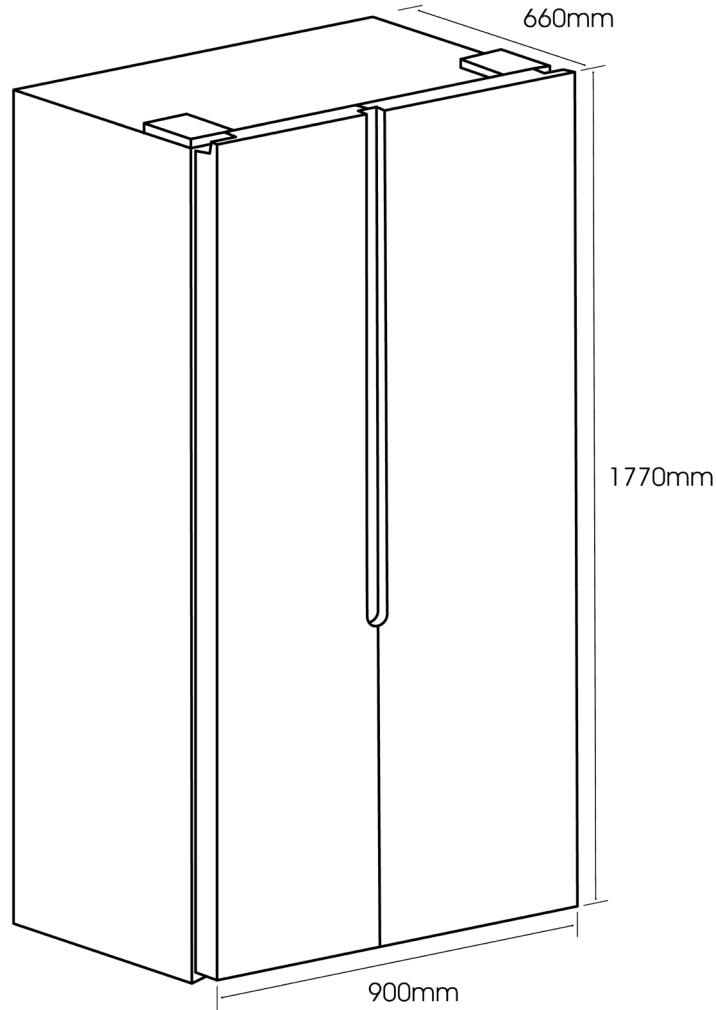

ESBS563S

563 Litre Side By Side Fridge

Euromaid

FEATURES	
Finish	Stainless Steel
Gross Capacity	563L
Net Capacity	521L
Display	LCD Display
Temperature Control	Electronic (External)
Modes	Smart, ECO, Super Cooling, Super Freezing
Defrost	Self-Defrost
Handle Type	Integrated
Interior Lighting	LED
Vegetable Crisper	Yes

FRIDGE	
Net Capacity	344L
Temperature Range	2°C to 8°C
Internal Shelves	4 x Glass (Non-Spill)
Door Shelves	4 x Full Width
Egg Tray	1

FREEZER	
Net Capacity	177L
Temperature Range	-22°C to -15°C
Internal Shelves	4 x Glass (Non-Spill)
Door Shelves	4 x Full Width
Storage Bin	1
Ice Cube Tray	1

ESBS563S

563 Litre Side By Side Fridge

Euromaid

SPECIFICATIONS

Electrical Connection	10A Plug
Power	220 – 240V / 50Hz
kWh per year	576
Energy Rating	2.5 Stars

DIMENSIONS (H x W x D)

Product Boxed (mm)	1862 x 972 x 770
Product Un-boxed (mm)	1770 x 900 x 660
Minimum Space Required* (mm)	1820 x 1000 x 700