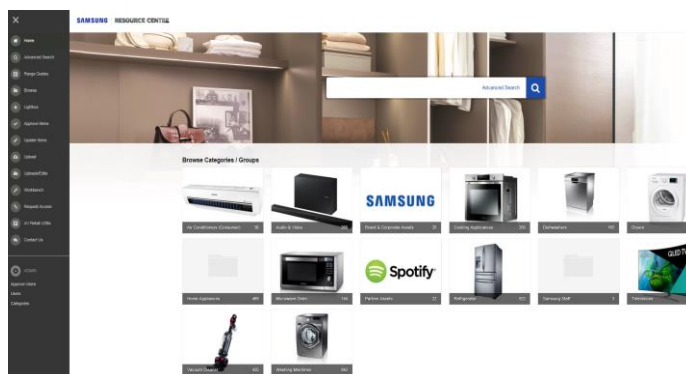

Resource Centre

Product Imagery and Assets Available from
Samsung Resource Centre
samsung-resources.com.au/asset-bank/action/viewHome