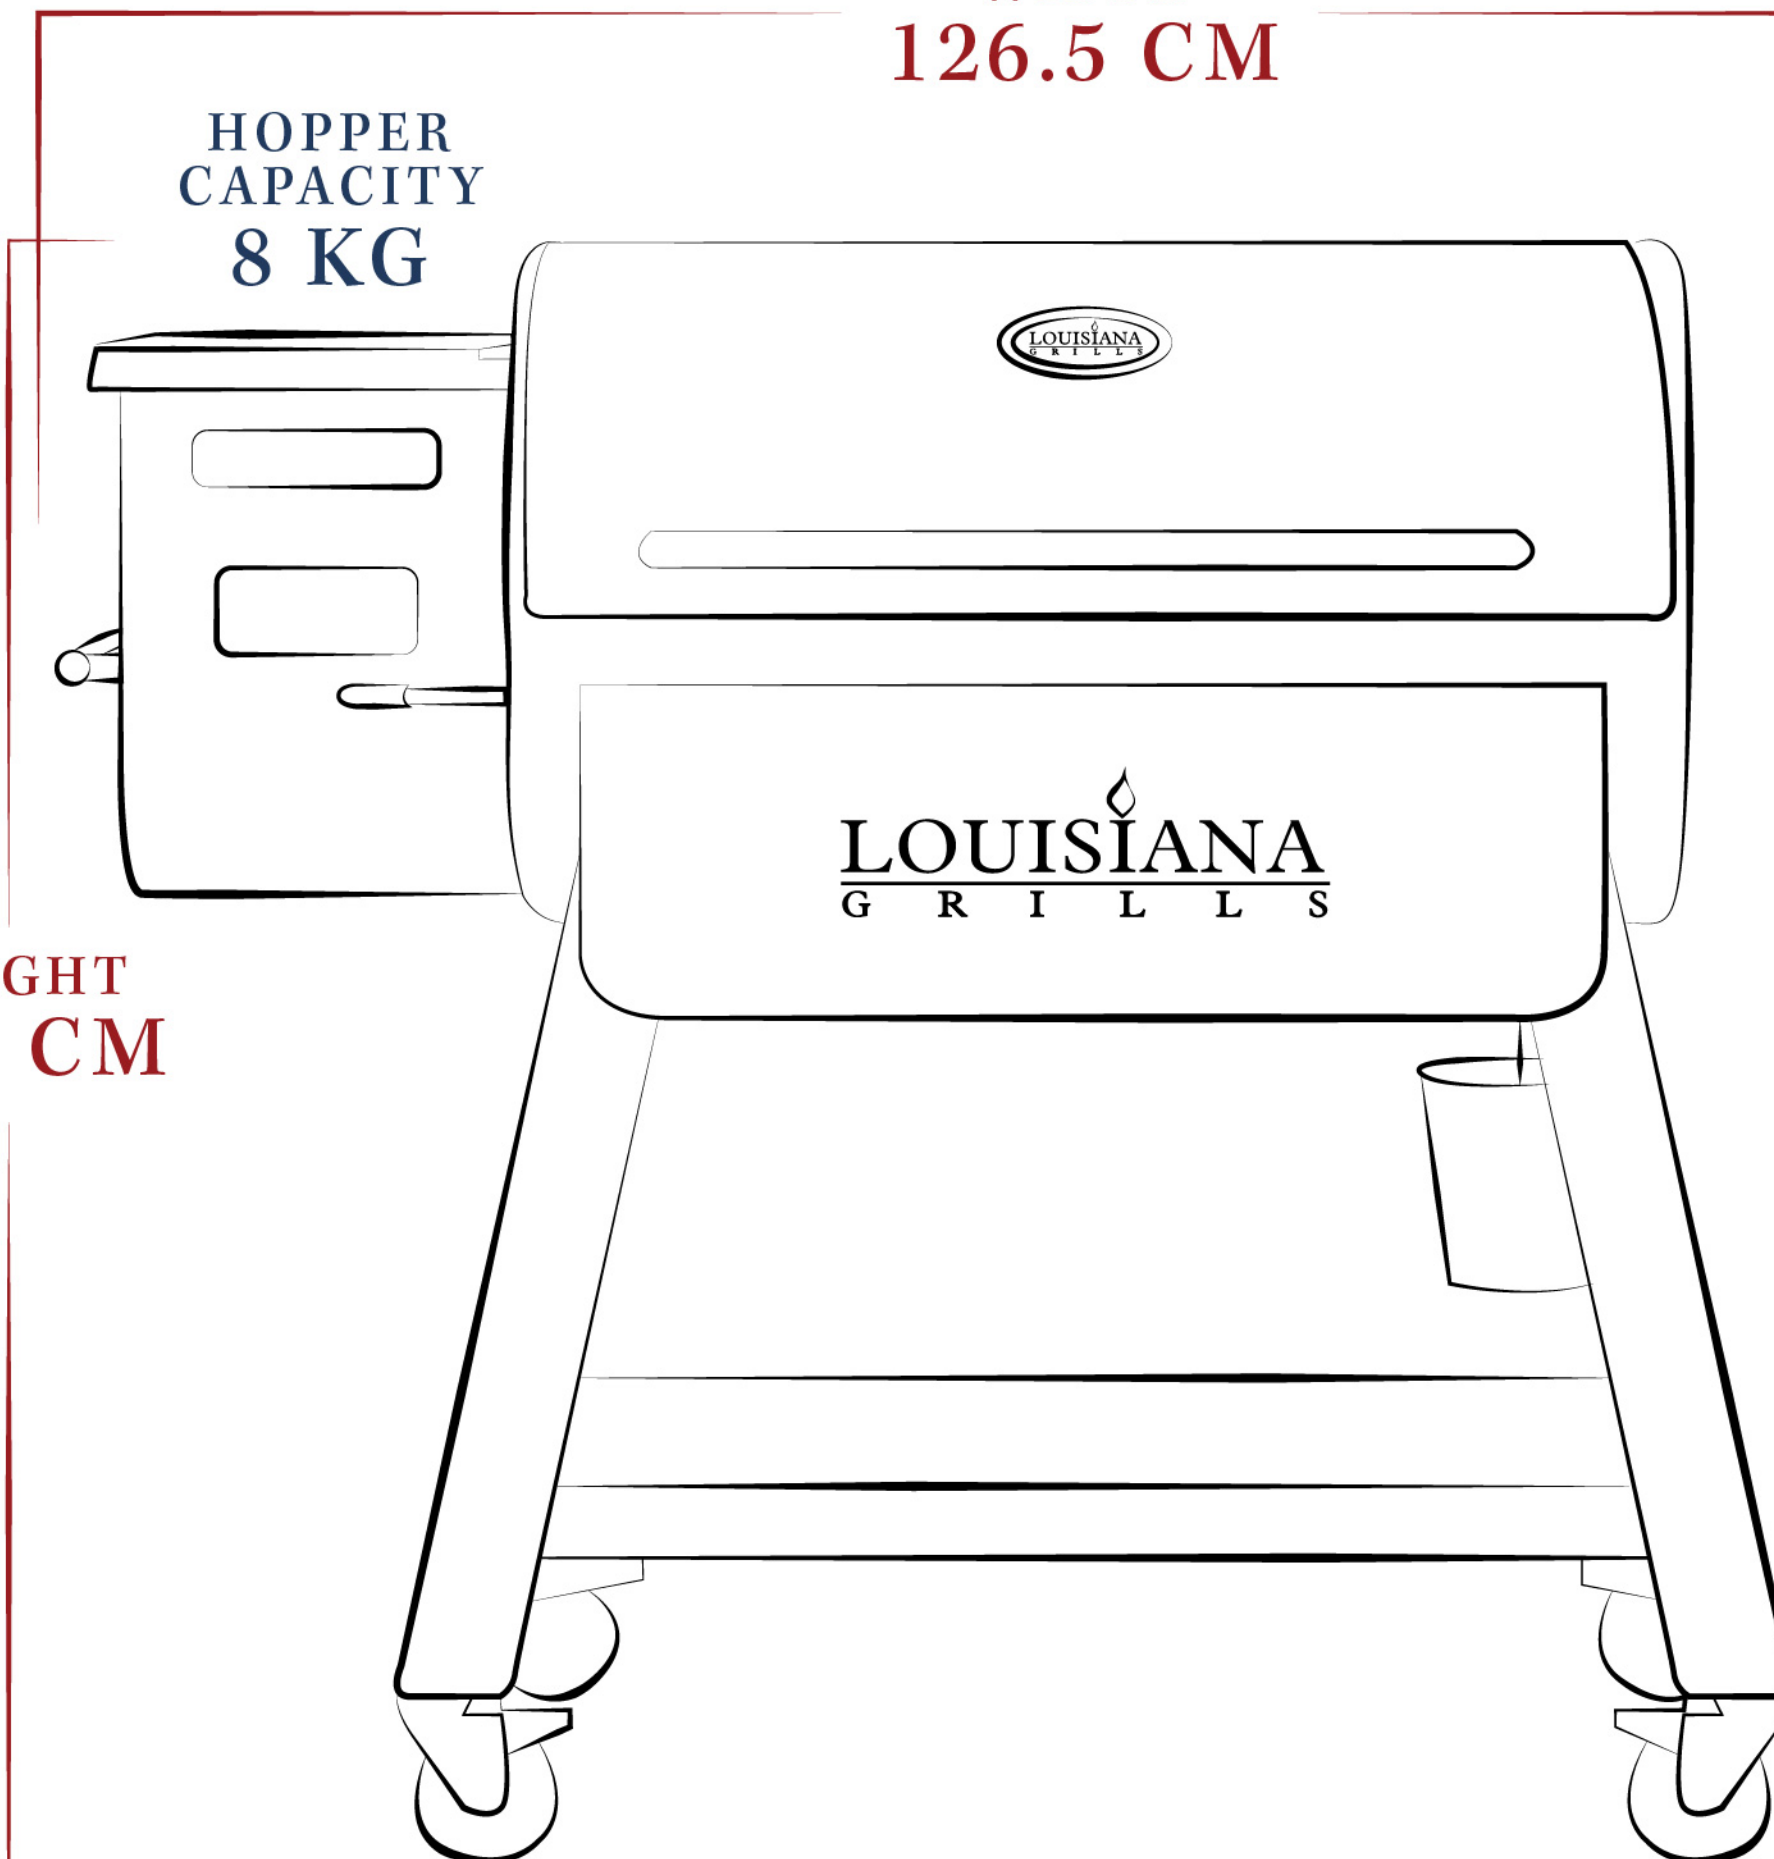

LG1000SL

WIDTH
126.5 CM

HOPPER
CAPACITY
8 KG

TOTAL
COOKING AREA
6,542 SQ. CM

2-TIERS

HEIGHT
116 CM

DEPTH
84 CM

WEIGHT
85.5 KG