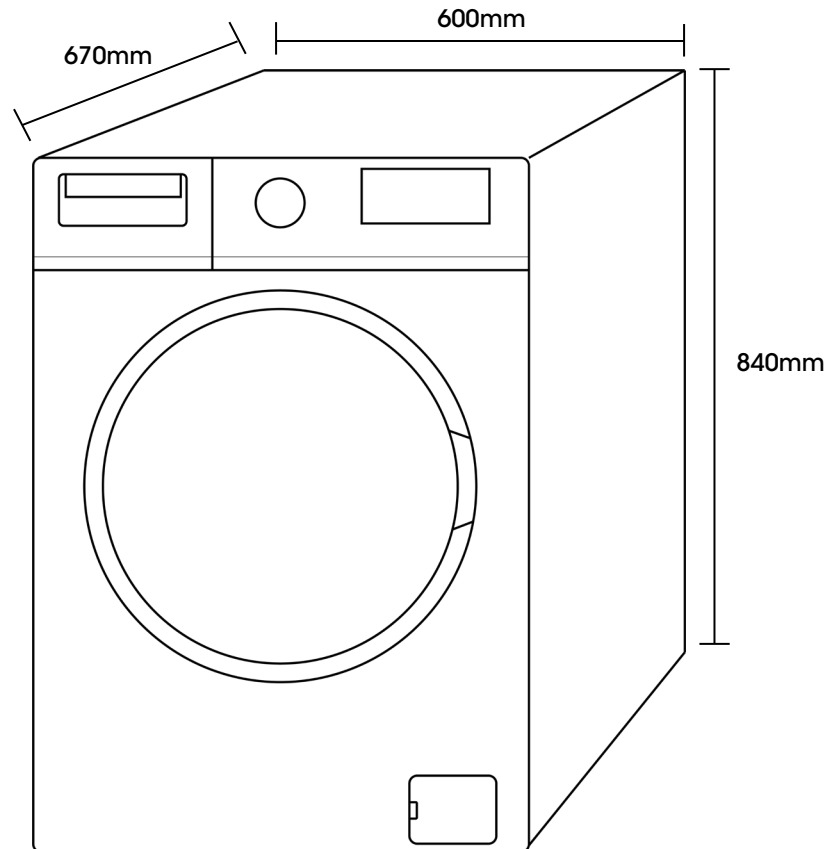

EFLP1000G

10kg Front Loader Washing Machine

Euromaid

SPECIFICATIONS

Electrical Connection	10A Plug
Power	220 – 240V / 50Hz
Power Cord Length	1.4 M
Inlet Hose Type	Cold Only
Inlet Hose Length	1.0 M
Outlet Hose Length	1.6 M
Energy Star Rating	4
kWh per year*	403
WELS Rating	4.5
Water Consumption**	86L

DIMENSIONS (W x D x H)

Product Boxed	650 x 685 x 880mm
Product Un-boxed	600 x 670 x 840mm

WEIGHT

Product Boxed	78kg
Product Un-boxed	77kg

WARRANTY

Product	2 Years Parts and Labour
Brushless Motor	10 Years Parts

*When using the Cotton Eco 40°C program seven times per week

**When using the Cotton Eco 40°C program