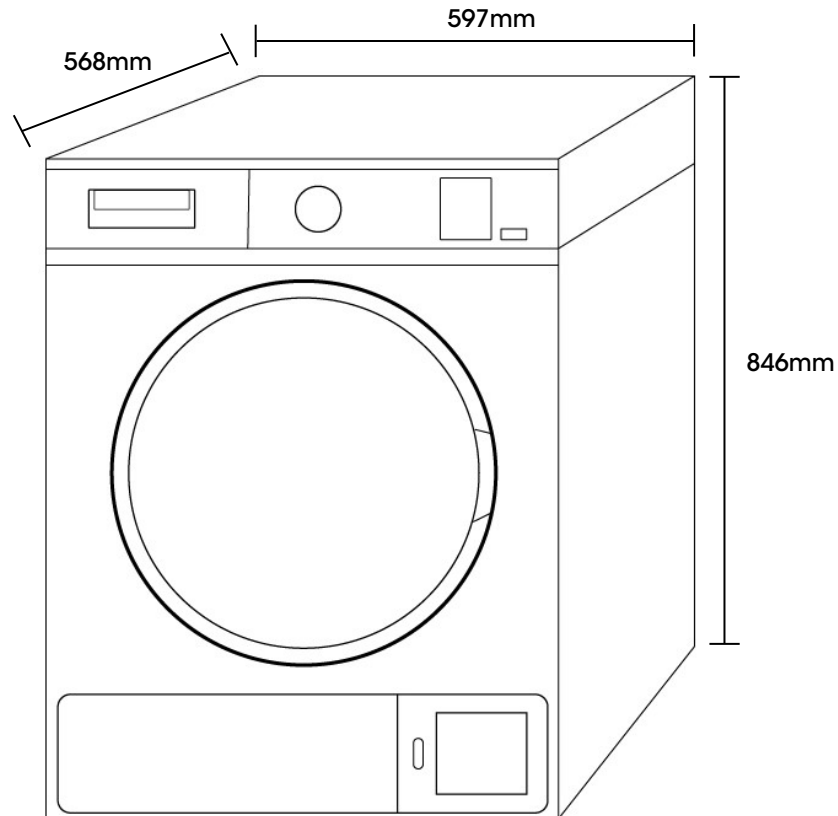

EHPD700W

7kg Heat Pump Dryer

Euromaid

SPECIFICATIONS

Electrical Connection	10A Plug
Power	220 - 240V / 50Hz
Power Cord Length	1.4 M
Energy Star Rating	6
kWh per year*	144

DIMENSIONS (W x D x H)

Product Boxed	650 x 585 x 880mm
Product Un-boxed	597 x 568 x 846mm