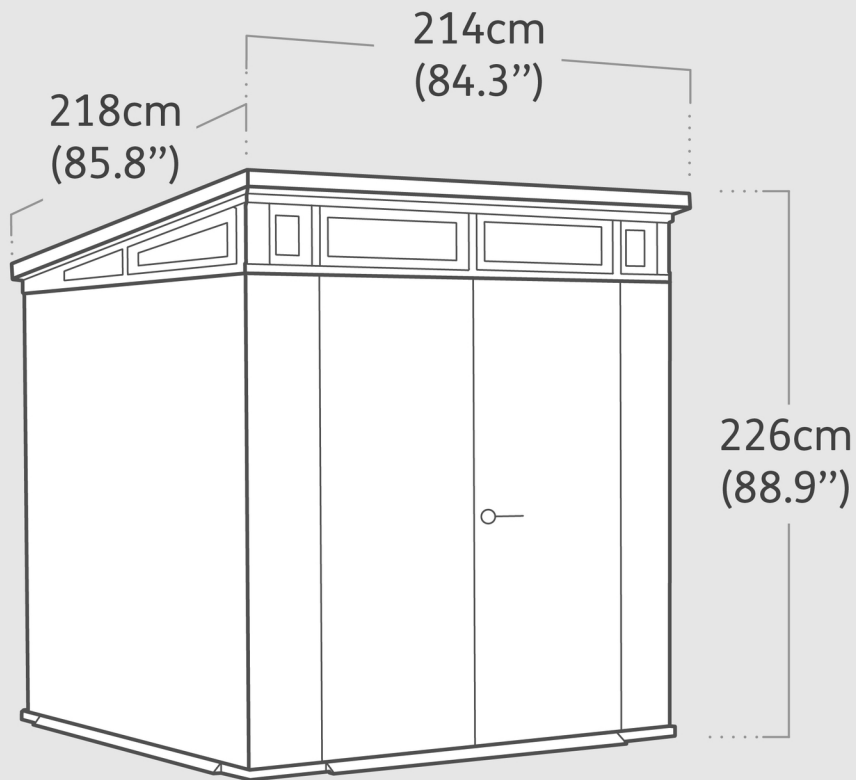

KETER

Artisan 7x7

Product Dimensions

Interior Dimensions (WxDxH) : 201x201x219.8 cm | 79.1"x79.1"x86.5"