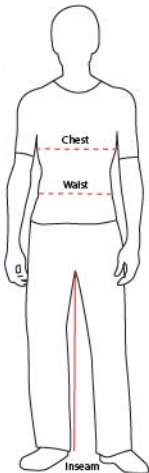

MENS STANDARD

Chest	97-107cm
Waist	76-86cm
Pant Inseam	84cm

MENS X-LARGE

Chest	107-117cm
Waist	91-106cm
Pant Inseam	84cm

* Approximate measurements only