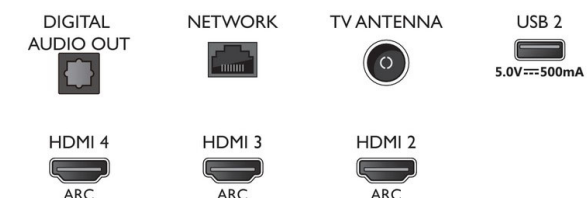

Smart TV

- SmartTV apps*: Netflix, YouTube

Connections

Side

Bottom

Issue date 2021-03-16

Version: 12.0.1

12 NC: 8670 001 71393
EAN: 87 18863 02638 0