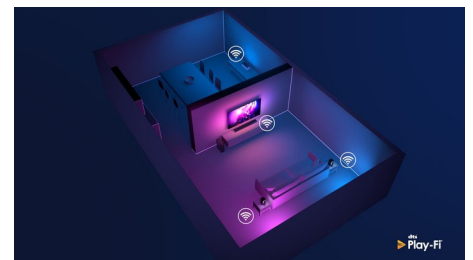

DTS Play-Fi

With DTS Play-Fi on your Philips TV you can connect to compatible speakers in any room. Got wireless speakers in the kitchen? Listen to the movie while you make a snack, or keep up with the sports commentary while you get everyone a drink.