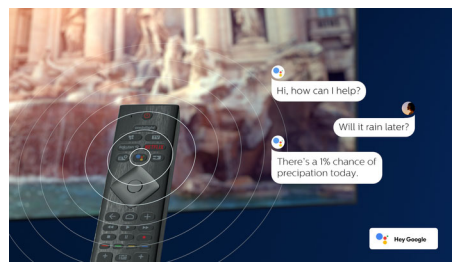

Voice assistant

Control your Philips Android TV with your voice. Want to play a game, watch Netflix, or find content and apps in the Google Play store? Just tell your TV. You can even command all Google Assistant-compatible smart home devices, like dimming the lights and setting the thermostat on movie night. Without leaving

the sofa. The days of searching for the TV remote are over. Now you can use your voice to control your Philips smart TV via Alexa-enabled devices, like Amazon Echo. Turn your TV on, change the channel, switch to your gaming console and more with Alexa.