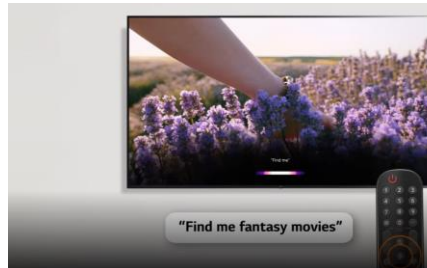

ThinQ AI and webOS 22

Need inspiration for movie night? LG ThinQ AI gives recommendations* based on your taste. Set up profiles for everyone at home so they can quickly dive back into their favourite TV series, and receive tailored news and sports updates.

*LG ThinQ account required. Internet connection and subscriptions required