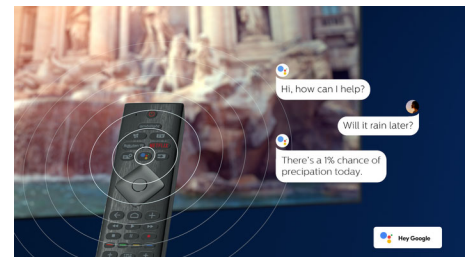

Simply smart. Android TV

Your Philips Android TV gives you the content you want-when you want it. You can customize the home screen to display your favorite apps, making it simple to start streaming the movies and shows you love. Or pick up where you left off.

AI voice control

Push a button on the remote to talk to the Google Assistant. Control the TV or Google Assistant-compatible smart home devices with your voice. Or ask Alexa to control the TV via Alexa-enabled devices.