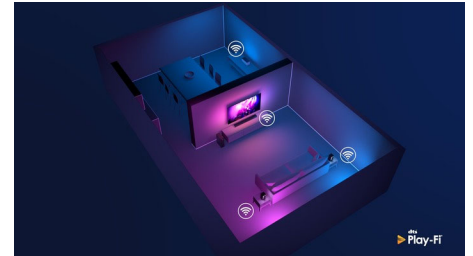

DTS Play-Fi compatible

With DTS Play-Fi on your Philips TV you can connect to compatible speakers in any room. Got wireless speakers in the kitchen? Listen to the movie while you make a snack or keep up with the sports commentary while you get everyone drinks.