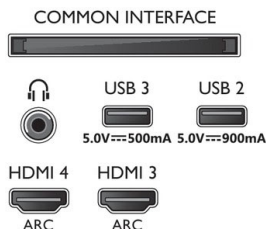

Dimensions

- Box dimensions (W x H x D): 1879.0 x 1106.0 x 190.0 mm
- Product weight: 37.3 kg
- Product weight (+stand): 38.2 kg
- Set dimensions (W x H x D): 1671.0 x 955.7 x 79.6 mm
- Set dimensions with stand (W x H x D): 1671.0 x 985.8/ 1025.8 x 350.1 mm
- Weight incl. Packaging: 47.4 kg
- VESA wall mount compatible: 600 x 300 mm

Accessories

- Included accessories: Legal and safety brochure, Power cord, Quick start guide, Remote Control, Table top stand
- Included batteries: 2 x AAA Batteries

Connections

Side

Bottom

Issue date 2021-06-07