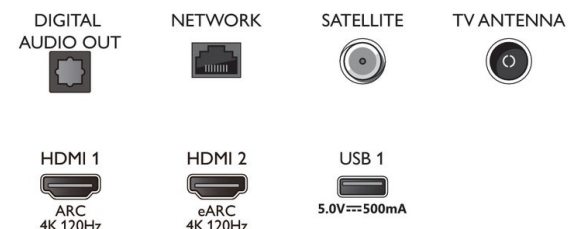

Dimensions

- Box dimensions (W x H x D): 1879.0 x 1106.0 x 190.0 mm
- Product weight: 37.3 kg
- Product weight (+stand): 38.2 kg
- Set dimensions (W x H x D): 1671.0 x 955.7 x 79.6 mm
- Set dimensions with stand (W x H x D): 1671.0 x 985.8/ 1025.8 x 350.1 mm
- Weight incl. Packaging: 47.4 kg
- VESA wall mount compatible: 600 x 300 mm

Accessories

- Included accessories: Legal and safety brochure, Power cord, Quick start guide, Remote Control, Table top stand
- Included batteries: 2 x AAA Batteries

Connections

Side

Bottom

Issue date 2021-06-07