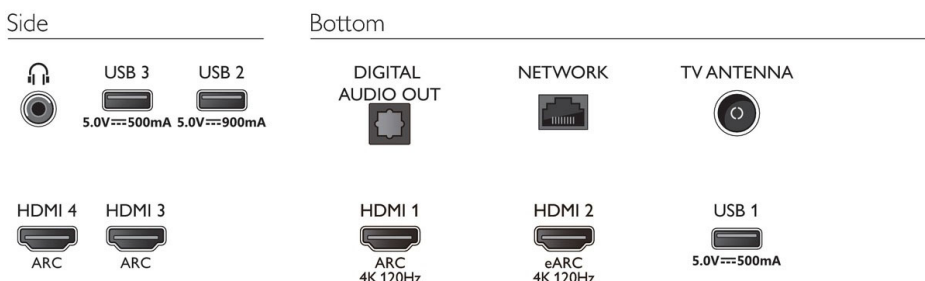

Multimedia Applications

- Video Playback Formats: Containers: AVI, MKV, H264/MPEG-4 AVC, MPEG-1, MPEG-2, MPEG-4, VP9, HEVC (H.265), AV1
- Subtitles Formats Support: .SRT, .SUB, .TXT, .SMI
- Music Playback Formats: AAC, MP3, WAV, WMA (v2 up to v9.2), WMA-PRO (v9 and v10)
- Picture Playback Formats: JPEG, BMP, GIF, PNG, 360 photo, HEIF

Power

- Mains power: AC 220 - 240 V 50/60Hz
- Standby power consumption: <0.5W
- Ambient temperature: 5 °C to 35 °C
- Power Saving Features: Auto switch-off timer, Light sensor, Picture mute (for radio), Eco mode

Sound

- Audio: Output power : 50 Watt (RMS), 2.1

Channel

- Codec: AC-4, Dolby Atmos, DTS-HD(M6), Dolby Digital MS12 V2.5
- Speaker configuration: 10Wx2 mid-high speaker, 30W sub-woofer
- Sound Enhancement: A.I. Sound, Clear Dialogue, Dolby Atmos, Dolby Bass Enhancement, Dolby Volume Leveler, Night mode, A.I. EQ, DTS Play-Fi, Mimi Sound Personalization

Dimensions

- VESA wall mount compatible: 300 x 300 mm
- Box dimensions (W x H x D): 1660.0 x 1002.0 x 170.0 mm
- Product weight: 27.9 kg
- Product weight (+stand): 28.3 kg
- Set dimensions (W x H x D): 1448.7 x 829.5 x 58.0 mm
- Set dimensions with stand (W x H x D): 1448.7 x 845.9 x 280.0 mm
- Weight incl. Packaging: 35.6 kg

Accessories

- Included Accessories: Legal and safety brochure, Power cord, Quick start guide (x1), Remote Control, Table top stand
- Included batteries: 2 x AAA Batteries

Connections

Issue date 2021-06-08

Version: 2.0.1

12 NC: 8670 001 79139
EAN: 87 18863 03125 4

© 2021 Koninklijke Philips N.V.
All Rights reserved.

Specifications are subject to change without notice.
Trademarks are the property of Koninklijke Philips N.V.
or their respective owners.

www.philips.com

* **Memory size (Flash) : 16G, the actual available disc space may differ (dependant on e.g. (pre-)installed apps, installed operating system, etc.)

* EPG and actual visibility (up to 8 days) is country and operator dependent.

* Android App offerings vary per country. For more details please visit your local Google Play Store.

* The TV supports DVB reception for 'Free to air' broadcast. Specific DVB operators may not be supported. An up to date list can be found in the FAQ section of the Philips support website. For some operators Conditional Access and subscription are required. Contact your operator for more information.

* Philips TV Remote app and related functionalities vary per TV model, operator, and country, as well as smart device model and OS. For more details please visit: www.philips.com/TVRemoteapp.

* Smart TV app offerings vary per TV model and country. For more details please visit: www.philips.com/smarttv.

* Amazon Prime is available in selected languages and countries.

* Google Assistant is available on Philips Android TVs running on Android O (8) or higher OS version. Google Assistant is available in selected languages and countries.

* Netflix subscription required. Subject to terms at <https://www.netflix.com>

* Image depicted on the website are non-contractual pictures. Please always refer to the actual TV that are sold in the retail or stores.