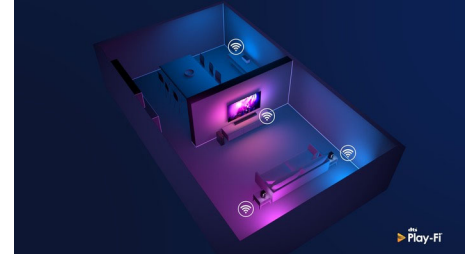

DTS Play-Fi compatible

With DTS Play-Fi on your Philips TV you can connect to compatible speakers in any room. Got wireless speakers in the kitchen? Listen to the movie while you make a snack or keep up with the sports commentary while you get everyone drinks.