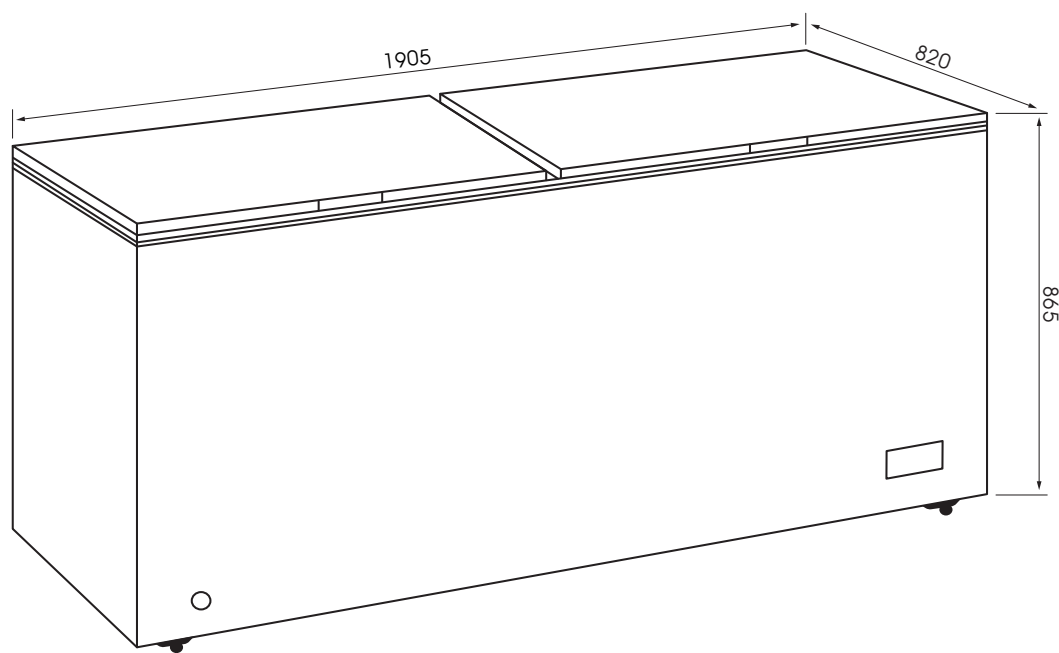

ECFR688W

688L Chest Freezer

Euromaid

FEATURES

Finish	White
Useable Volume	688L
Display	LED indicator
Temperature Control	Electronic (External)
Temperature Presets	5
Defrost	Manual
Internal Lighting	2 x LED
Drainage Hole	Front Bottom Left
Handle Type	External
Temperature Range	-15°C to -20°C
Accessories	2 x Storage Baskets

Scan for more info

ECFR688W

688L Chest Freezer

Euromaid

SPECIFICATIONS

Electrical Connection	10A Plug
Power	220 - 240V ~ / 50Hz
Energy Star Rating	3
Energy Consumption (kWh per year)	480

DIMENSIONS (W x D x H)

Carton (mm)	1954 x 888 x 885
Product (mm)	1905 x 820 x 865
Cut Out Required (mm)*	2005 x 870 x 1685

WEIGHT

Gross (kg)	81
Net (kg)	72

WARRANTY

Product	2 Years Parts and Labour
---------	--------------------------