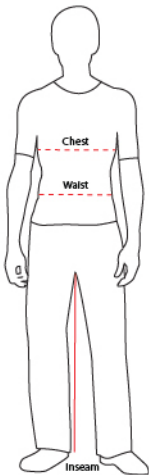

## MENS STANDARD

Chest	97-107cm
Waist	76-86cm
Pant Inseam	84cm

\* Approximate measurements only