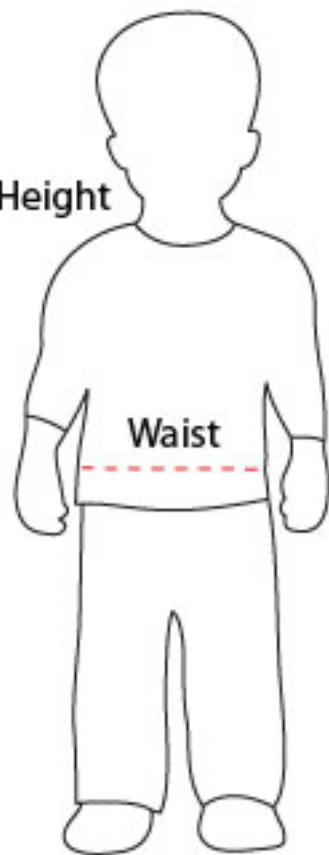

<b>CHILD SMALL</b>		3-4 YEARS	
Height	112-122cm	Waist	63-66cm
<b>CHILD MEDIUM</b>		5-7 YEARS	
Height	127-137cm	Waist	69-76cm
<b>CHILD LARGE</b>		8-10 YEARS	
Height	142-152cm	Waist	79-86cm

Height

\* Approximate measurements only