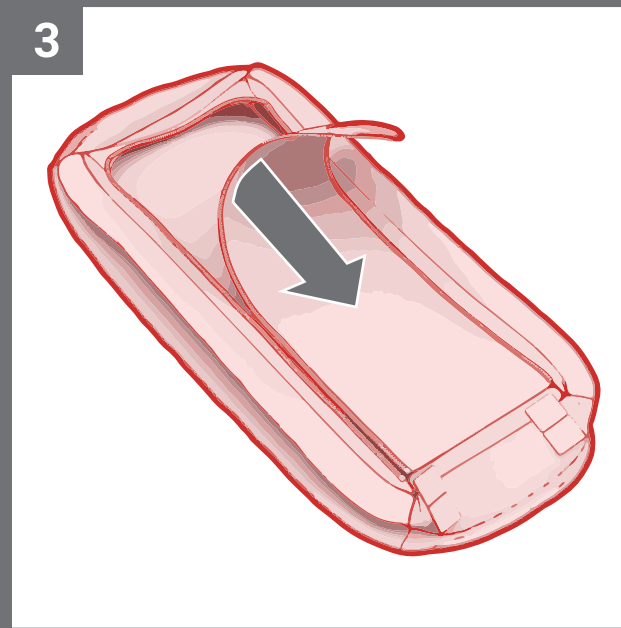

2021 All Rights Reserved® Property of Village Lighting Co. | 2021 Tous droits réservés® Propriété de Village Lighting Co. | 2021 Todos los derechos reservados® Propiedad de Village Lighting Co.