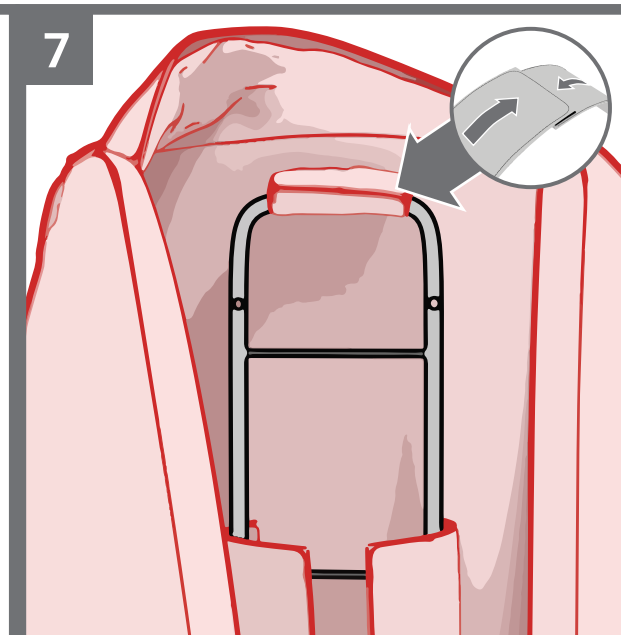

2021 All Rights Reserved® Property of Village Lighting Co. | 2021 Tous droits réservés® Propriété de Village Lighting Co. | 2021 Todos los derechos reservados® Propiedad de Village Lighting Co.