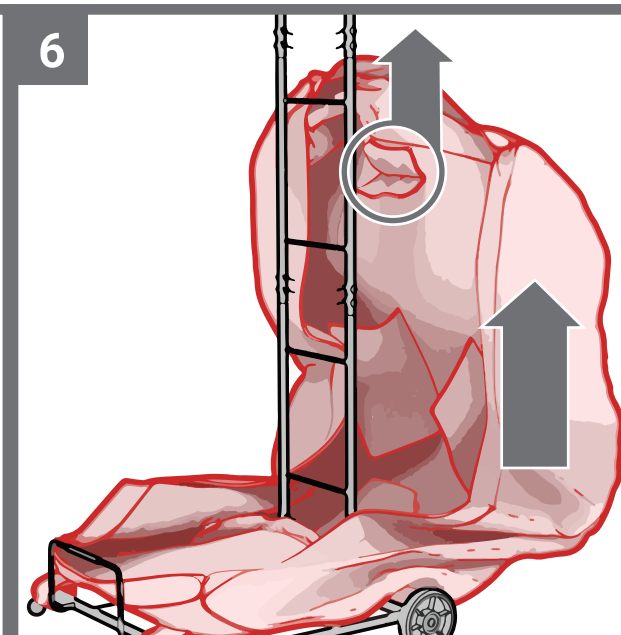

2021 All Rights Reserved® Property of Village Lighting Co. | 2021 Tous droits réservés® Propriété de Village Lighting Co. | 2021 Todos los derechos reservados® Propiedad de Village Lighting Co.