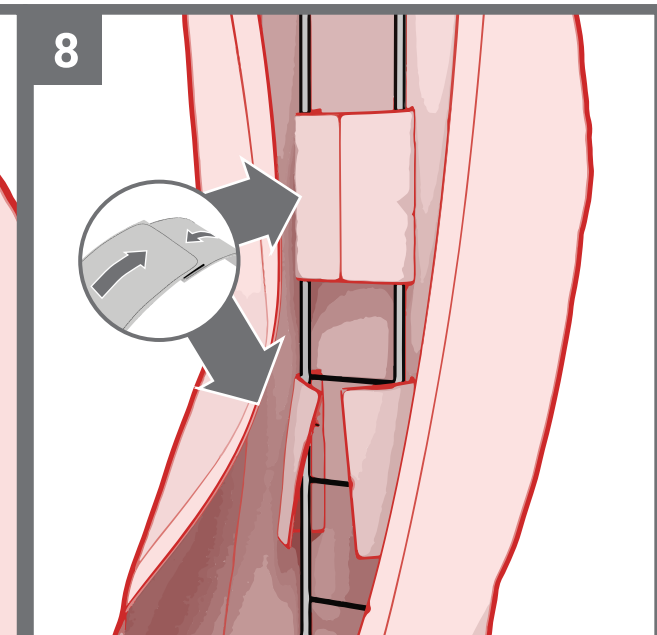

2021 All Rights Reserved® Property of Village Lighting Co. | 2021 Tous droits réservés® Propriété de Village Lighting Co. | 2021 Todos los derechos reservados® Propiedad de Village Lighting Co.