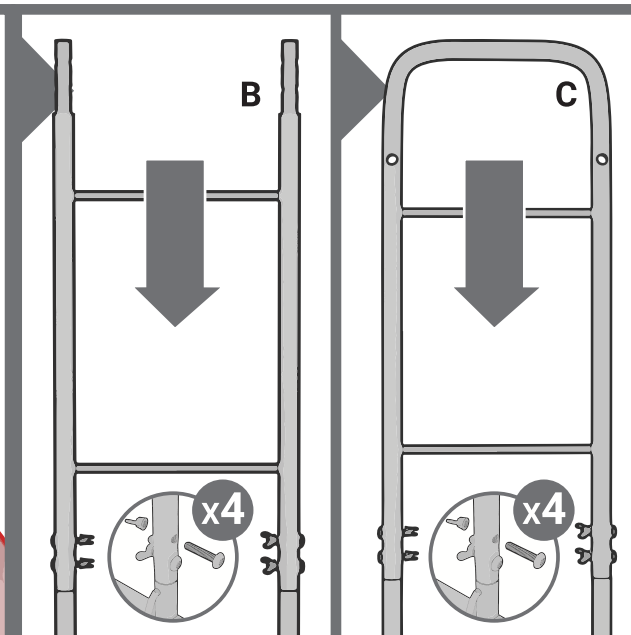

2021 All Rights Reserved® Property of Village Lighting Co. | 2021 Tous droits réservés® Propriété de Village Lighting Co. | 2021 Todos los derechos reservados® Propiedad de Village Lighting Co.