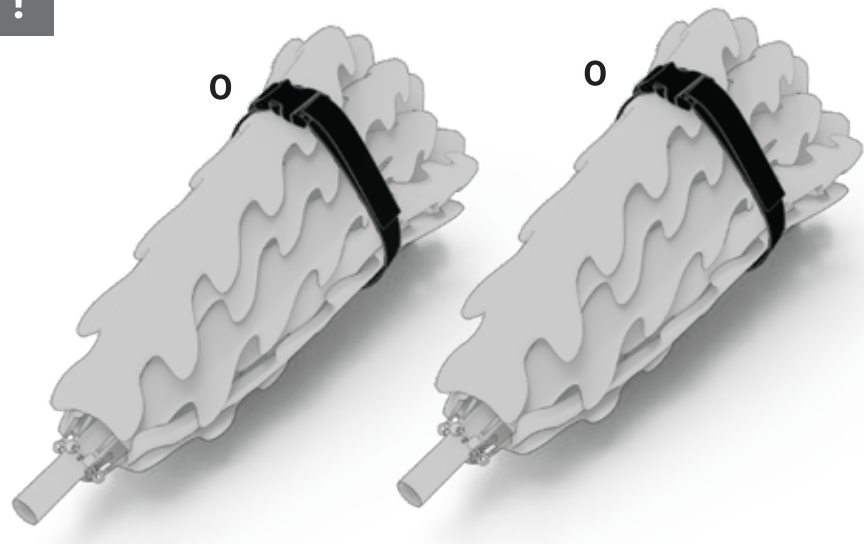

9

!

10

Distributed by:
Costco Wholesale Corporation
P.O. Box 34535
Seattle, WA 98124-1535
USA
1-800-774-2678
www.costco.com

Costco Wholesale Canada Ltd.*
415 W. Hunt Club Road
Ottawa, Ontario
K2E 1C5, Canada
1-800-463-3783
www.costco.ca
* faisant affaire au Québec sous
le nom les Entrepôts Costco

Importado por:
Importadora Primex S.A. de C.V.
Blvd. Magnocentro No. 4
San Fernando La Herradura
Huixquilucan, Estado de México
C.P. 52765
RFC: IPR-930907-S70
(55)-5246-5500
www.costco.com.mx

Costco Wholesale Australia Pty Ltd
17-21 Parramatta Road
Lidcombe NSW 2141
Australia
www.costco.com.au

Costco Wholesale UK Ltd /
Costco Online UK Ltd
Hartspring Lane
Watford, Herts
WD25 8JS
United Kingdom
01923 213113
www.costco.co.uk

Costco Wholesale Spain S.L.U.
Polígono Empresarial Los Gavilanes
C/ Agustín de Betancourt, 17
28906 Getafe (Madrid) España
NIF: B86509460
900 111 155
www.costco.es

Costco Wholesale Iceland ehf.
Kauptún 3-7, 210 Gardabaer
Iceland
www.costco.is

Costco France
1 avenue de Bréhat
91140 Villebon-sur-Yvette
France
01 80 45 01 10
www.costco.fr

Costco Wholesale Japan Ltd.
3-1-4 Ikegami-Shincho
Kawasaki-ku, Kawasaki-shi,
Kanagawa 210-0832 Japan
0570-200-800
www.costco.co.jp

Costco Wholesale Korea, Ltd.
40, Iljik-ro
Gwangmyeong-si
Gyeonggi-do, 14347, Korea
1899-9900
www.costco.co.kr

Costco Wholesale New Zealand Limited
2 Gunton Drive
Westgate
Auckland 0814
New Zealand

Costco (China) Investment Co., Ltd.
Room 1003, Block 2, 2388 Xiupu Road,
Pudong New Area, Shanghai
China 201315
+86-21-6257-7065

COPYRIGHT 2021 TREEKEEPER, LLC
WEST VALLEY, UT 84120 USA
INFO@SANTASBAGS.COM
PHONE: 801-972-5119
USA

Made in China | Fabriqué en Chine | Hecho en China
Tree not included | Arbre non compris | No se incluye árbol