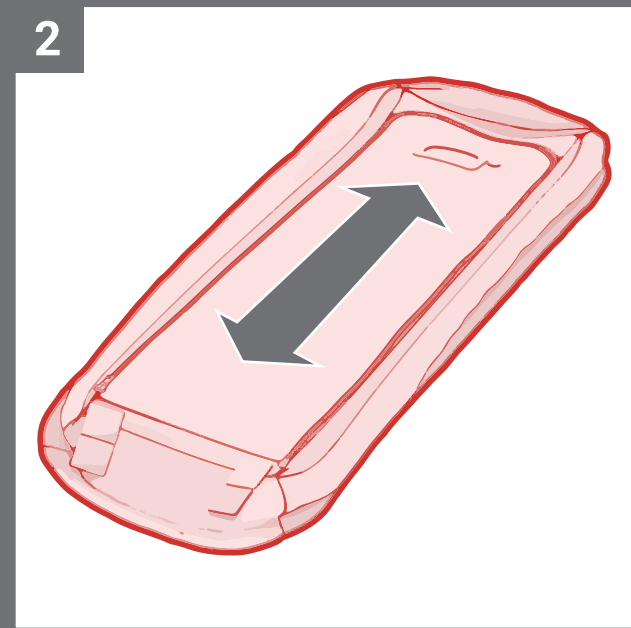

2021 All Rights Reserved® Property of Village Lighting Co. | 2021 Tous droits réservés® Propriété de Village Lighting Co. | 2021 Todos los derechos reservados® Propiedad de Village Lighting Co.