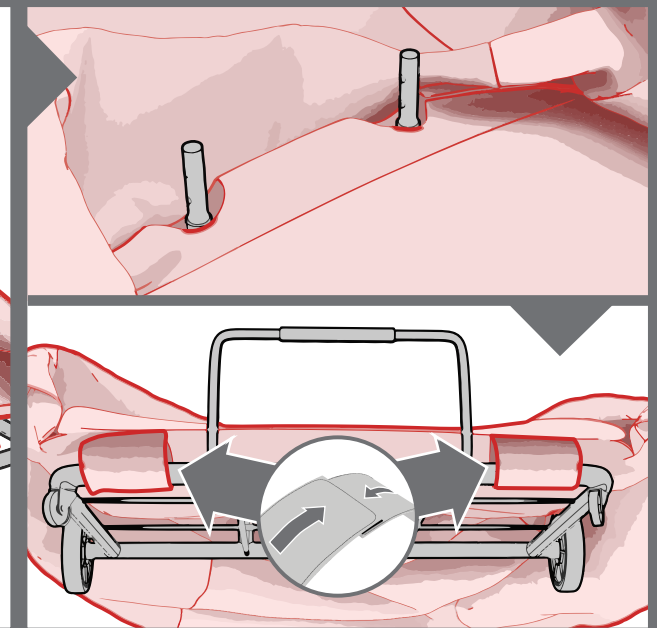

2021 All Rights Reserved® Property of Village Lighting Co. | 2021 Tous droits réservés® Propriété de Village Lighting Co. | 2021 Todos los derechos reservados® Propiedad de Village Lighting Co.