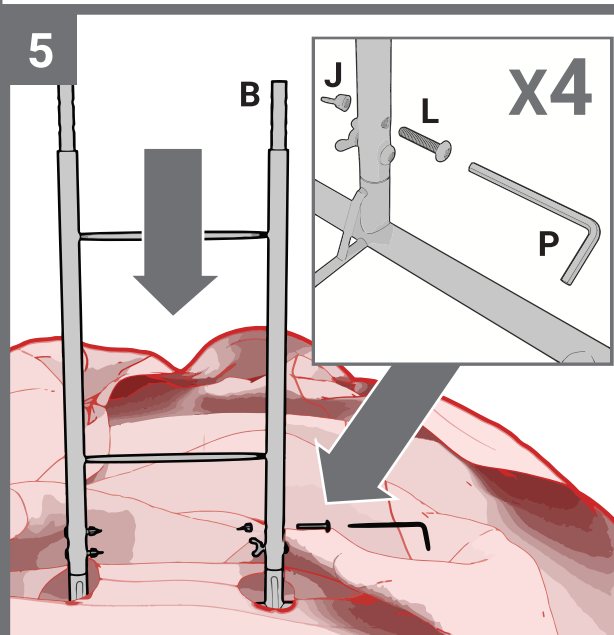

2021 All Rights Reserved® Property of Village Lighting Co. | 2021 Tous droits réservés® Propriété de Village Lighting Co. | 2021 Todos los derechos reservados® Propiedad de Village Lighting Co.