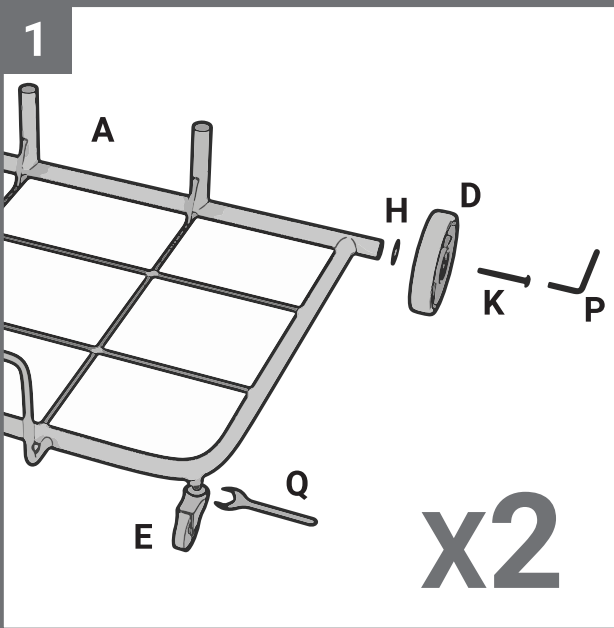

2021 All Rights Reserved® Property of Village Lighting Co. | 2021 Tous droits réservés® Propriété de Village Lighting Co. | 2021 Todos los derechos reservados® Propiedad de Village Lighting Co.