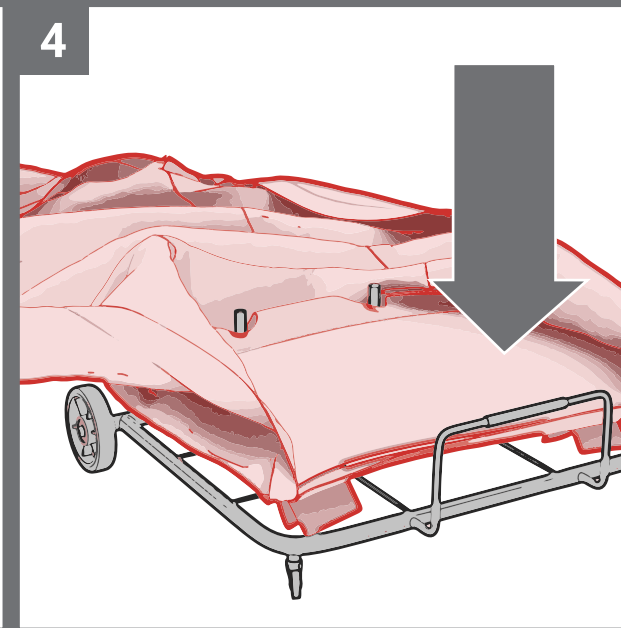

2021 All Rights Reserved® Property of Village Lighting Co. | 2021 Tous droits réservés® Propriété de Village Lighting Co. | 2021 Todos los derechos reservados® Propiedad de Village Lighting Co.