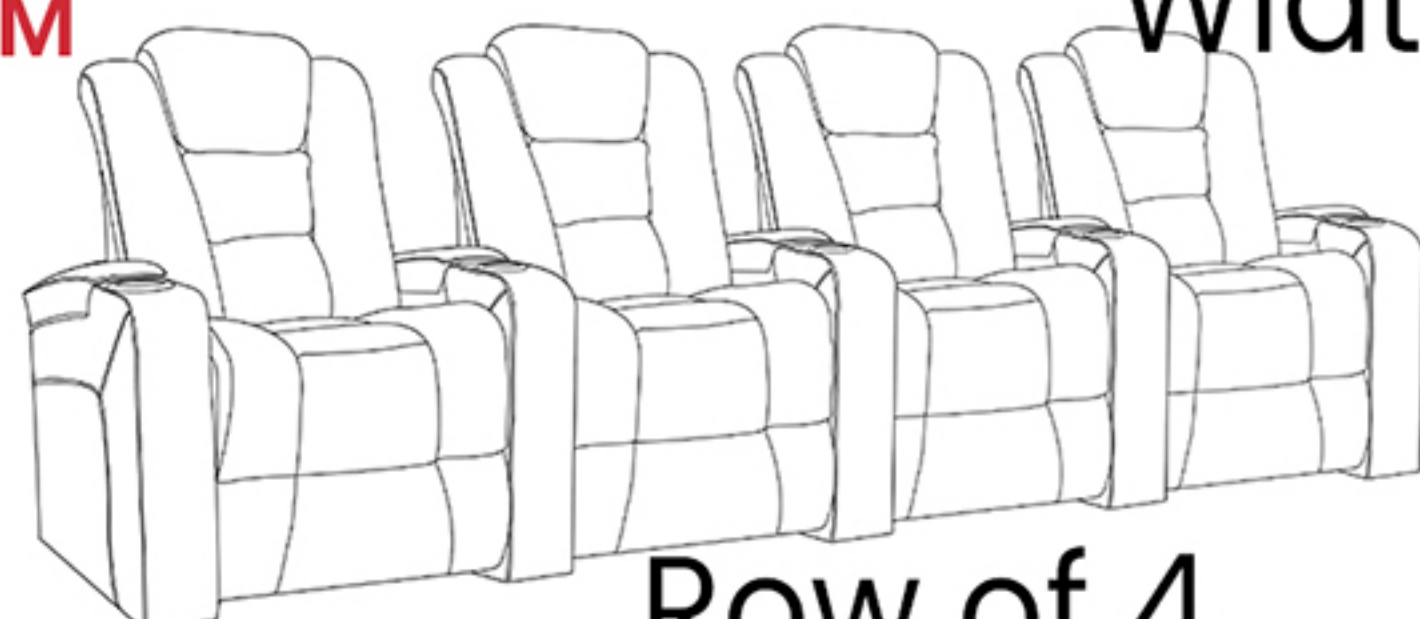

Top Grain Italian Leather

Top grain 11000 Leather

Motorized Headrest

Comfort your neck

Hidden Storage

Best place for the remotes

Sleek LED Cup Holder

Find your drink in the dark

Built-in Accessory holder

Removable optional accessories

USB Charger

Conveniently charge your devices

Ambient Base Lighting

Find your seat in the dark

Wall Distance required for full recline: **13cm**

Minimum Door Width **67cm**

Popular Configurations

Row of 2
Width **171cm**

Loveseat
Width **155cm**

Row of 3
Width **249cm**

Row of 4
Width **326cm**

Row of 4 Center
Loveseat Width **310cm**