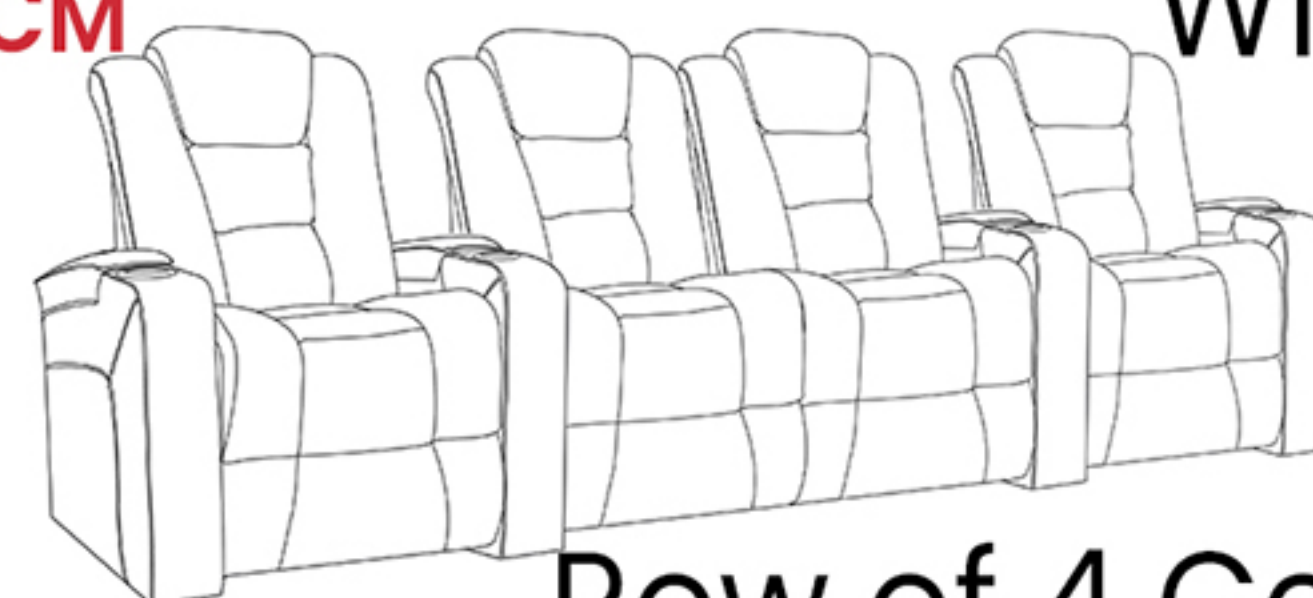

Top Grain Italian Leather

Top grain 11000 Leather

Motorized Headrest

Comfort your neck

Hidden Storage

Best place for the remotes

Sleek LED Cup Holder

Find your drink in the dark

Built-in Accessory holder

Removable optional accessories

USB Charger

Conveniently charge your devices

Ambient Base Lighting

Find your seat in the dark

Wall Distance required for full recline: **13cm**

Minimum Door Width **67cm**

Popular Configurations

Row of 2
Width **171cm**

Loveseat
Width **155cm**

Row of 3
Width **249cm**

Row of 4
Width **326cm**

Row of 4 Center
Loveseat Width **310cm**