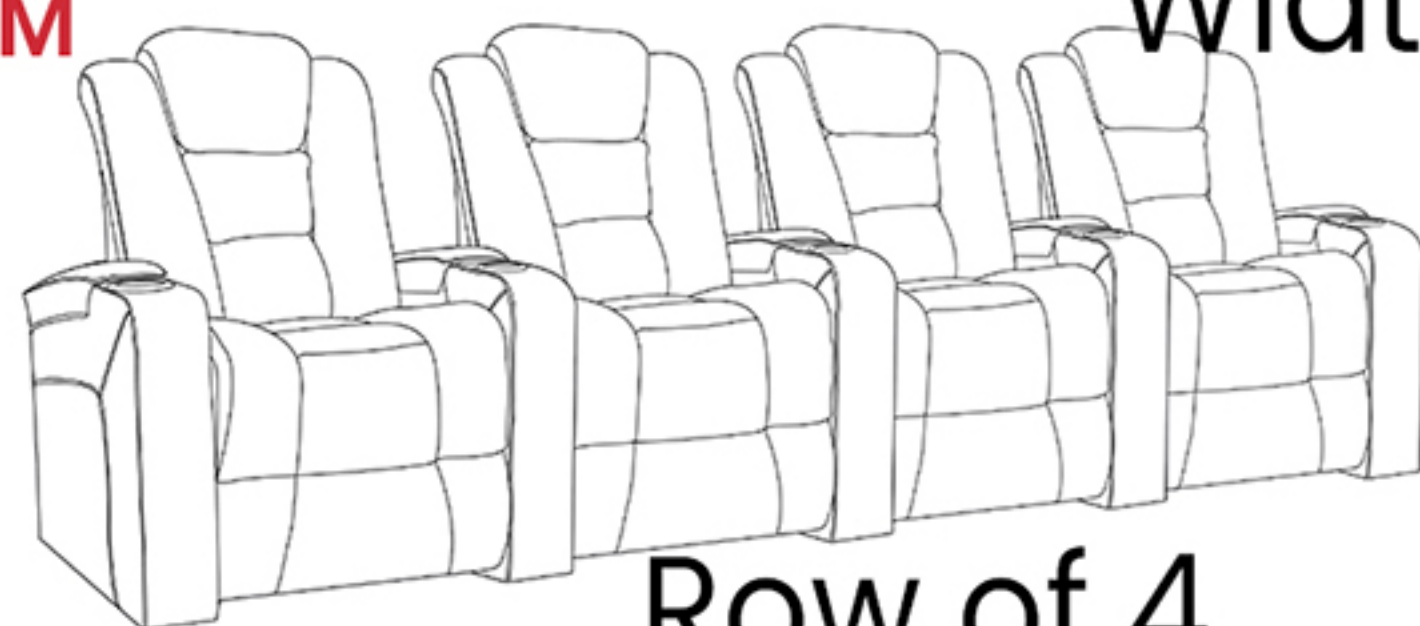

Top Grain Italian Leather

Top grain 11000 Leather

Motorized Headrest

Comfort your neck

Hidden Storage

Best place for the remotes

Sleek LED Cup Holder

Find your drink in the dark

Built-in Accessory holder

Removable optional accessories

USB Charger

Conveniently charge your devices

Ambient Base Lighting

Find your seat in the dark

Wall Distance required for full recline: **13cm**

Minimum Door Width **67cm**

Popular Configurations

Row of 2
Width **171cm**

Loveseat
Width **155cm**

Row of 3
Width **249cm**

Row of 4
Width **326cm**

Row of 4 Center
Loveseat Width **310cm**