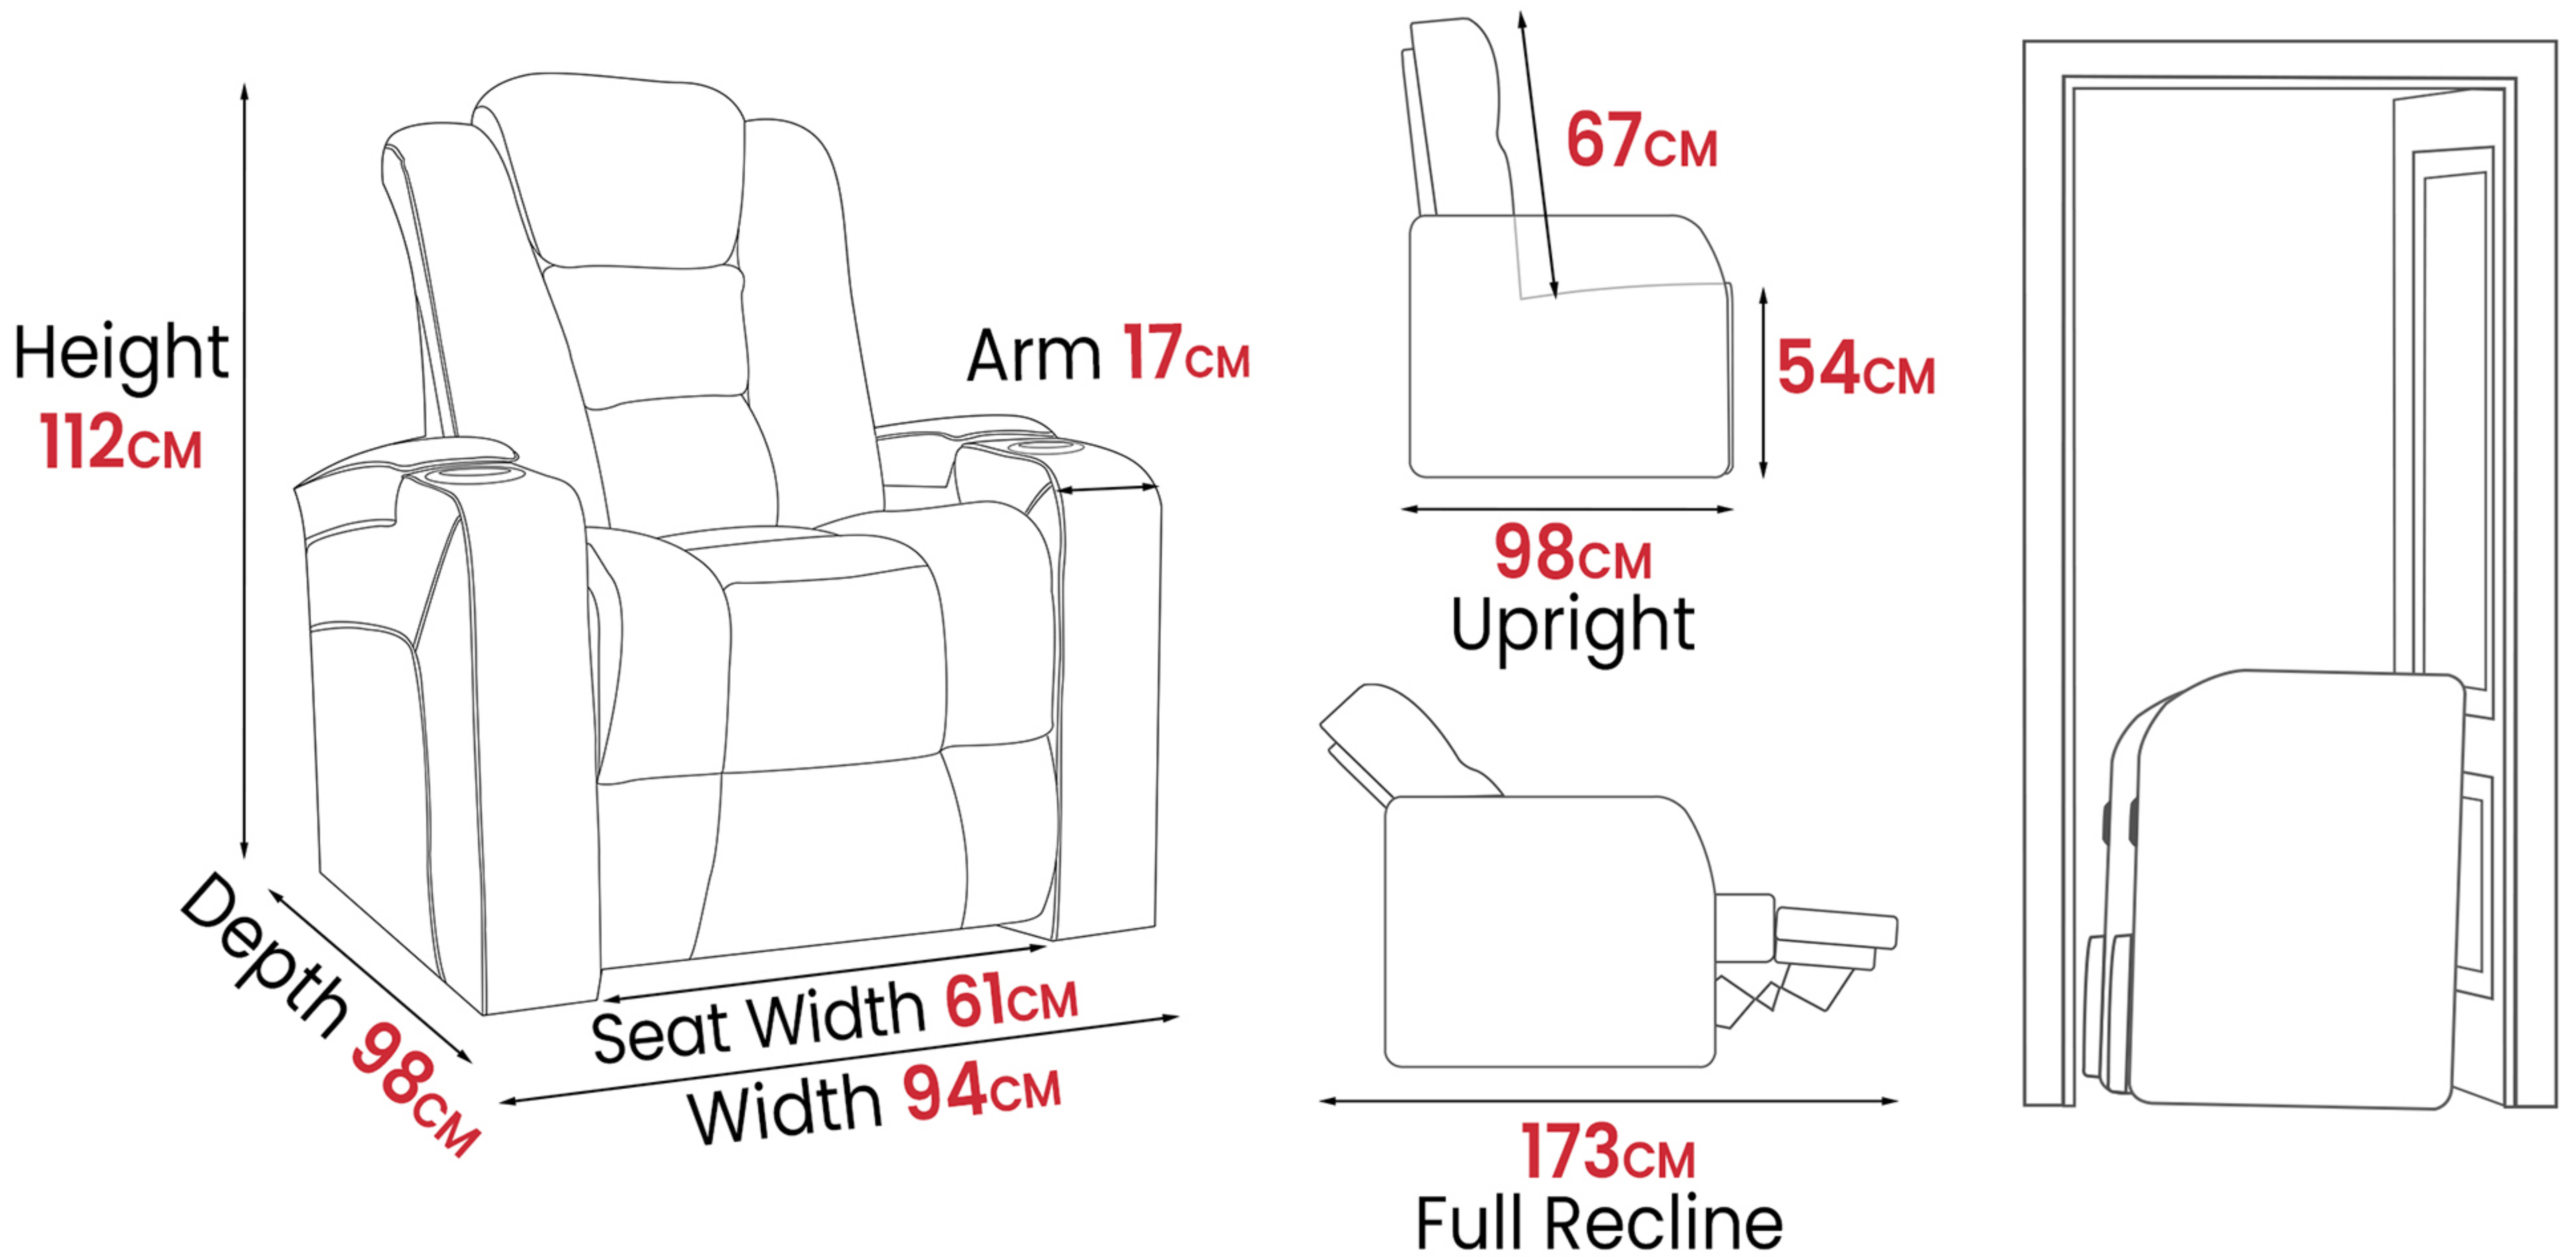

Top Grain Italian Leather

Top grain 11000 Leather

Motorized Headrest

Comfort your neck

Hidden Storage

Best place for the remotes

Sleek LED Cup Holder

Find your drink in the dark

Built-in Accessory holder

Removable optional accessories

USB Charger

Conveniently charge your devices

Ambient Base Lighting

Find your seat in the dark

Wall Distance required for full recline: **13cm**

Minimum Door Width **67cm**

Popular Configurations

Row of 2
Width **171cm**

Loveseat
Width **155cm**

Row of 3
Width **249cm**

Row of 4
Width **326cm**

Row of 4 Center
Loveseat Width **310cm**