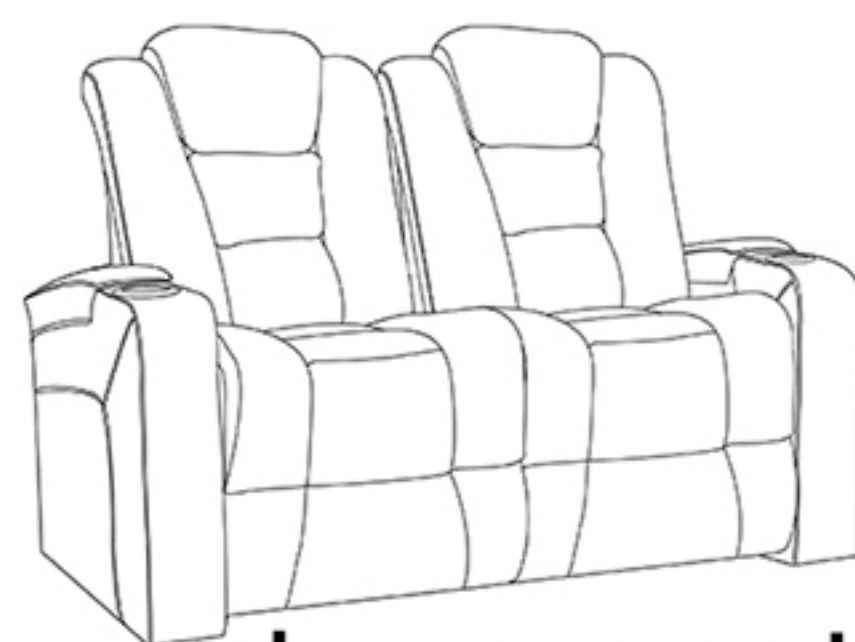

Top Grain Italian Leather

Top grain 11000 Leather

Motorized Headrest

Comfort your neck

Hidden Storage

Best place for the remotes

Sleek LED Cup Holder

Find your drink in the dark

Built-in Accessory holder

Removable optional accessories

USB Charger

Conveniently charge your devices

Ambient Base Lighting

Find your seat in the dark

Wall Distance required for full recline: **13cm**

Minimum Door Width **67cm**

Popular Configurations

Row of 2
Width **171cm**

Loveseat
Width **155cm**

Row of 3
Width **249cm**

Row of 4
Width **326cm**

Row of 4 Center
Loveseat Width **310cm**