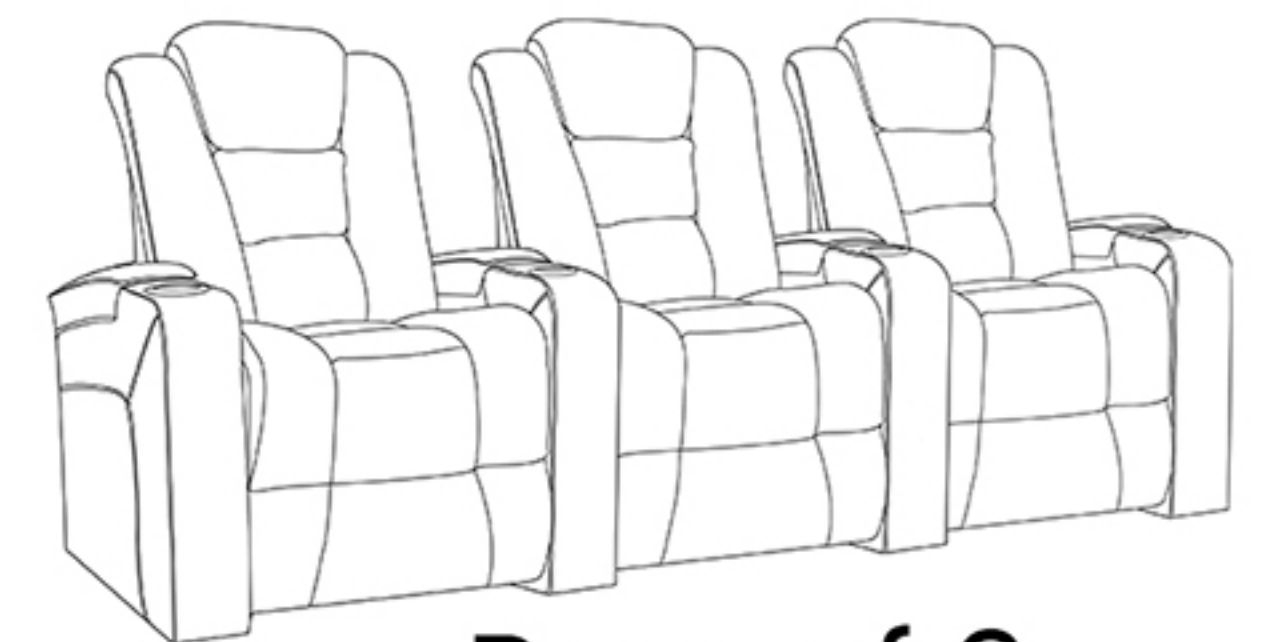

Top Grain Italian Leather

Top grain 11000 Leather

Motorized Headrest

Comfort your neck

Hidden Storage

Best place for the remotes

Sleek LED Cup Holder

Find your drink in the dark

Built-in Accessory holder

Removable optional accessories

USB Charger

Conveniently charge your devices

Ambient Base Lighting

Find your seat in the dark

Wall Distance required for full recline: **13cm**

Minimum Door Width **67cm**

Popular Configurations

Row of 2
Width **171cm**

Loveseat
Width **155cm**

Row of 3
Width **249cm**

Row of 4
Width **326cm**

Row of 4 Center
Loveseat Width **310cm**