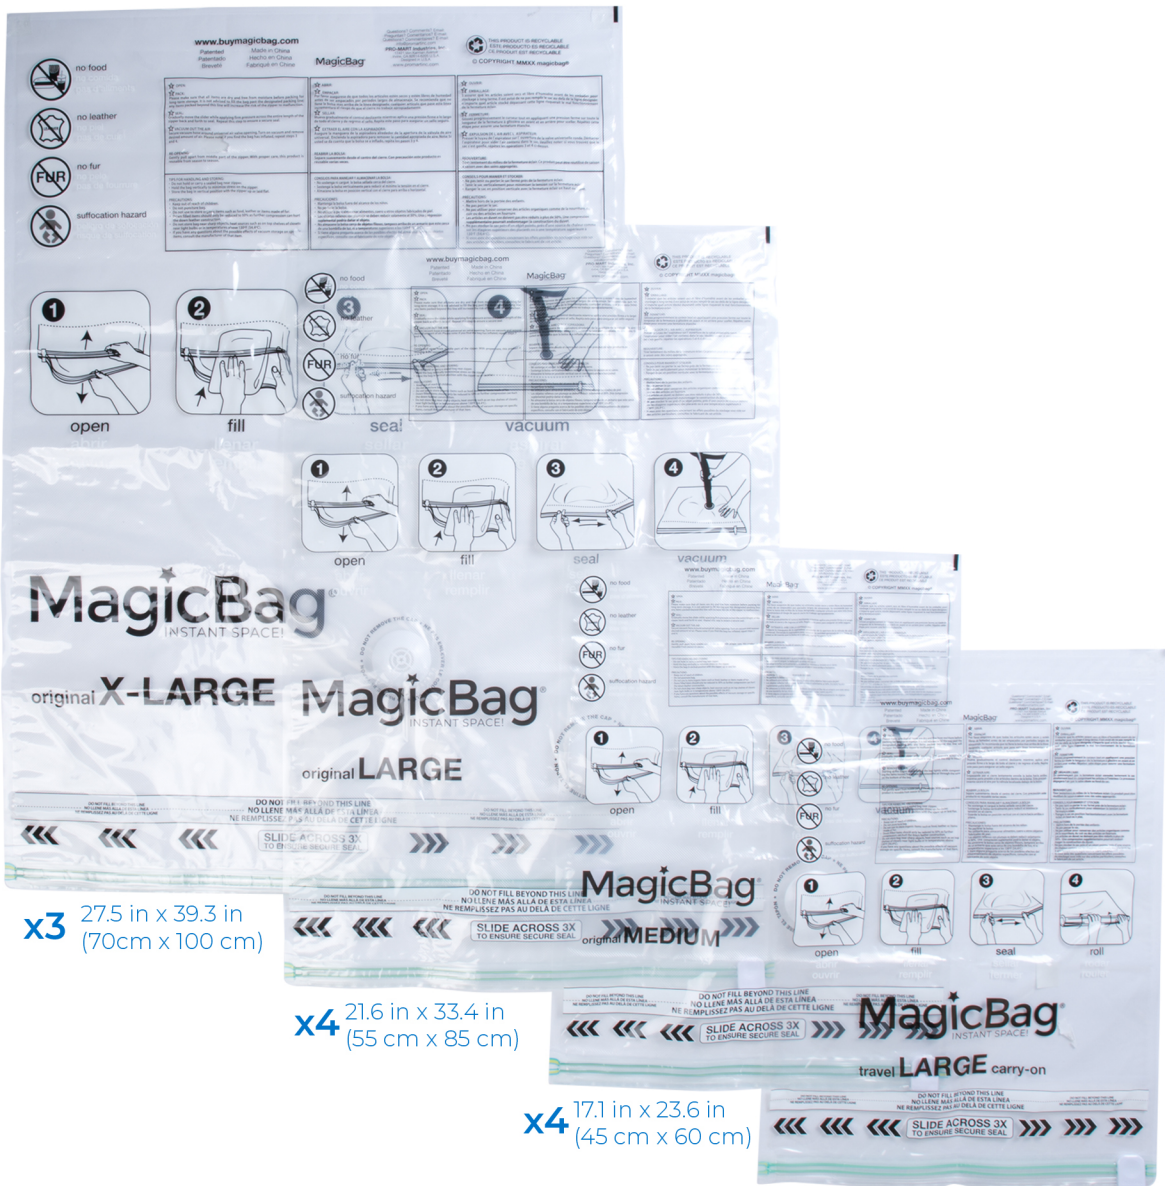

How to Use

PACK

ZIP & SEAL

VACUUM DIRECTLY ON VALVE

AIRTIGHT

REUSABLE

WATER PROOF***

PROTECTS AGAINST

WATER

DIRT

ODORS

magic bag®
instant space!
Original X-LARGE

new
supersonic valve™

DO NOT FILL BEYOND THIS LINE
NO LLENE MAS ALLA DE ESTA LINEA
NE REMPLISSEZ PAS AU DELA DE CETTE LIGNE

PATENTED
TECHNOLOGY

x3 27.5 in x 39.3 in
(70cm x 100 cm)

x4 21.6 in x 33.4 in
(55 cm x 85 cm)

x4 17.1 in x 23.6 in
(45 cm x 60 cm)

x4 17.1 in x 23.6 in
(45 cm x 60 cm)