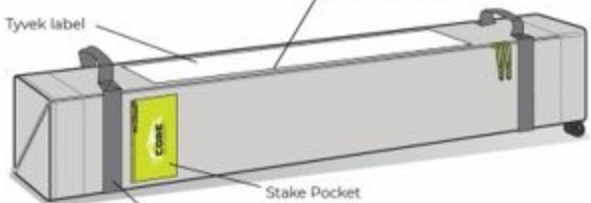

Hooks on elastic loops around base of mesh screen

Full length zipper

Tyvek label

Compression Strap

Stake Pocket