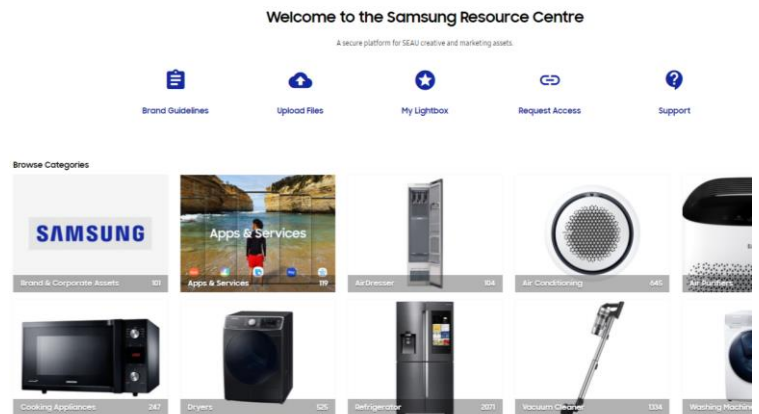

Resource Centre

Product Imagery and Assets available from Samsung Resource Centre: samsung-resources.com.au/asset-bank/action/viewHome