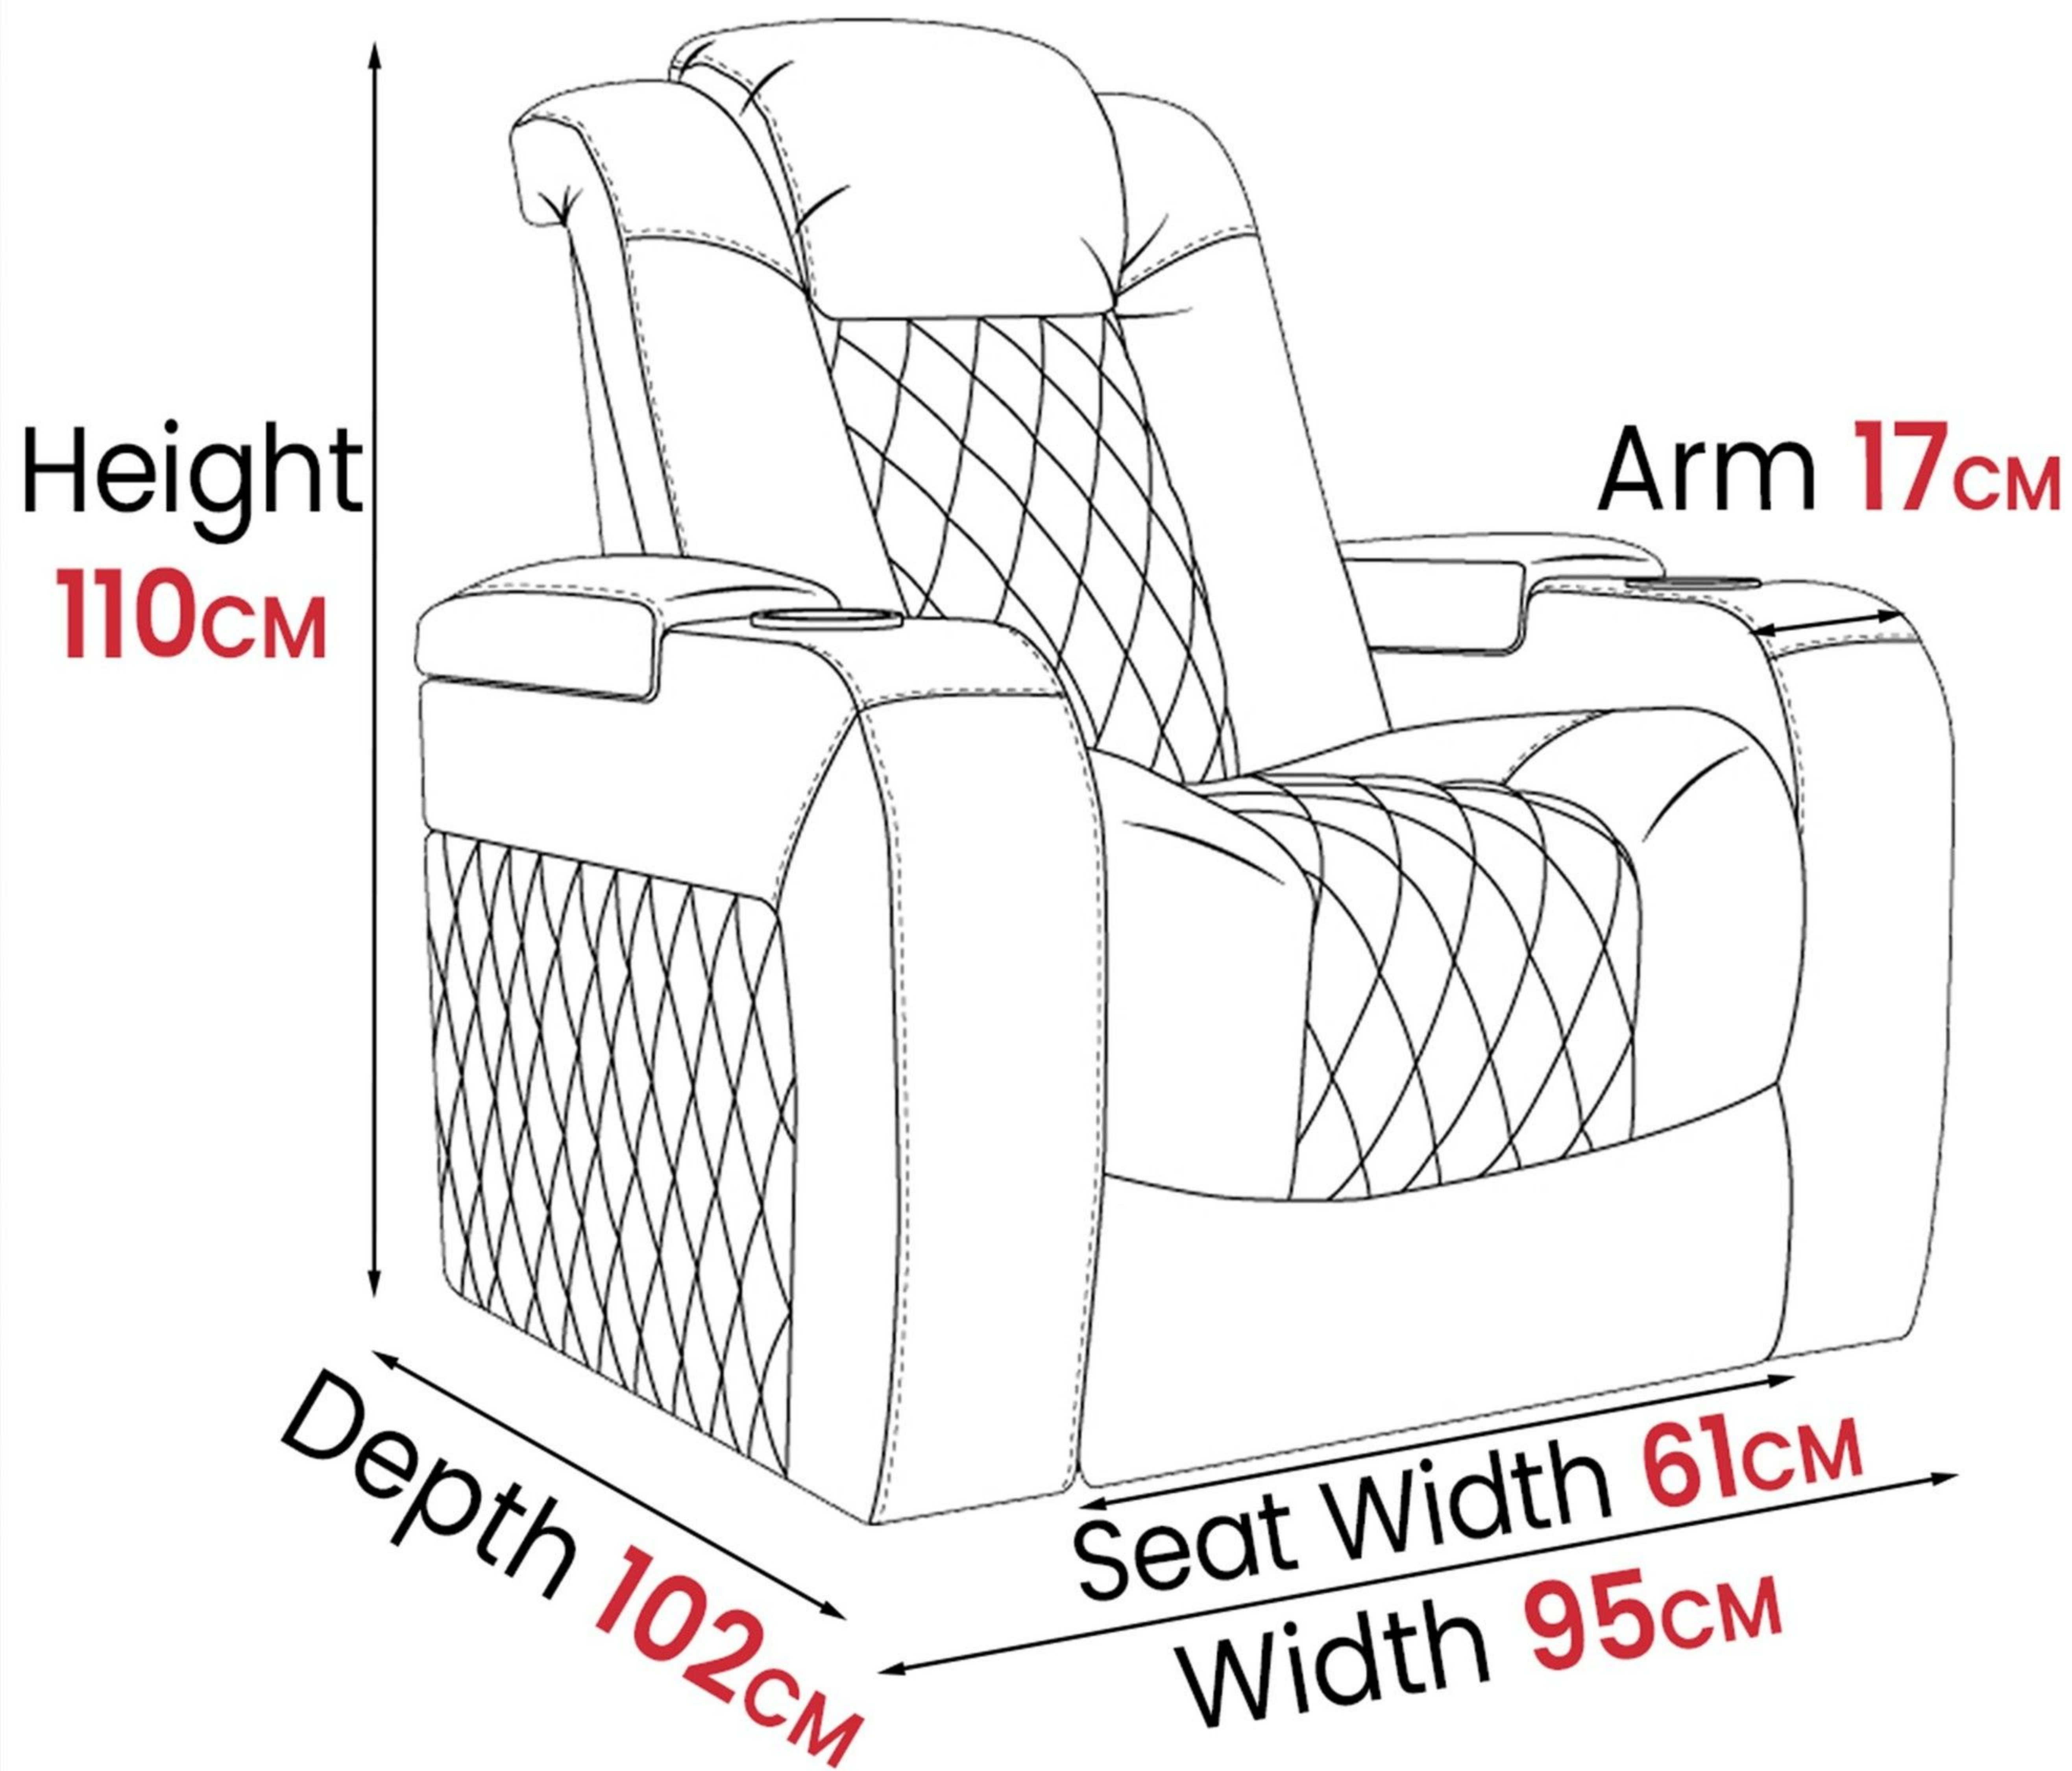

Wall Distance required for full recline: **13cm**

Minimum Door Width **66cm**

Row of 2
Width **173cm**

Row of 3
Width **251cm**

Row of 4
Width **330cm**

Row of 4 Center
Loveseat Width **312cm**