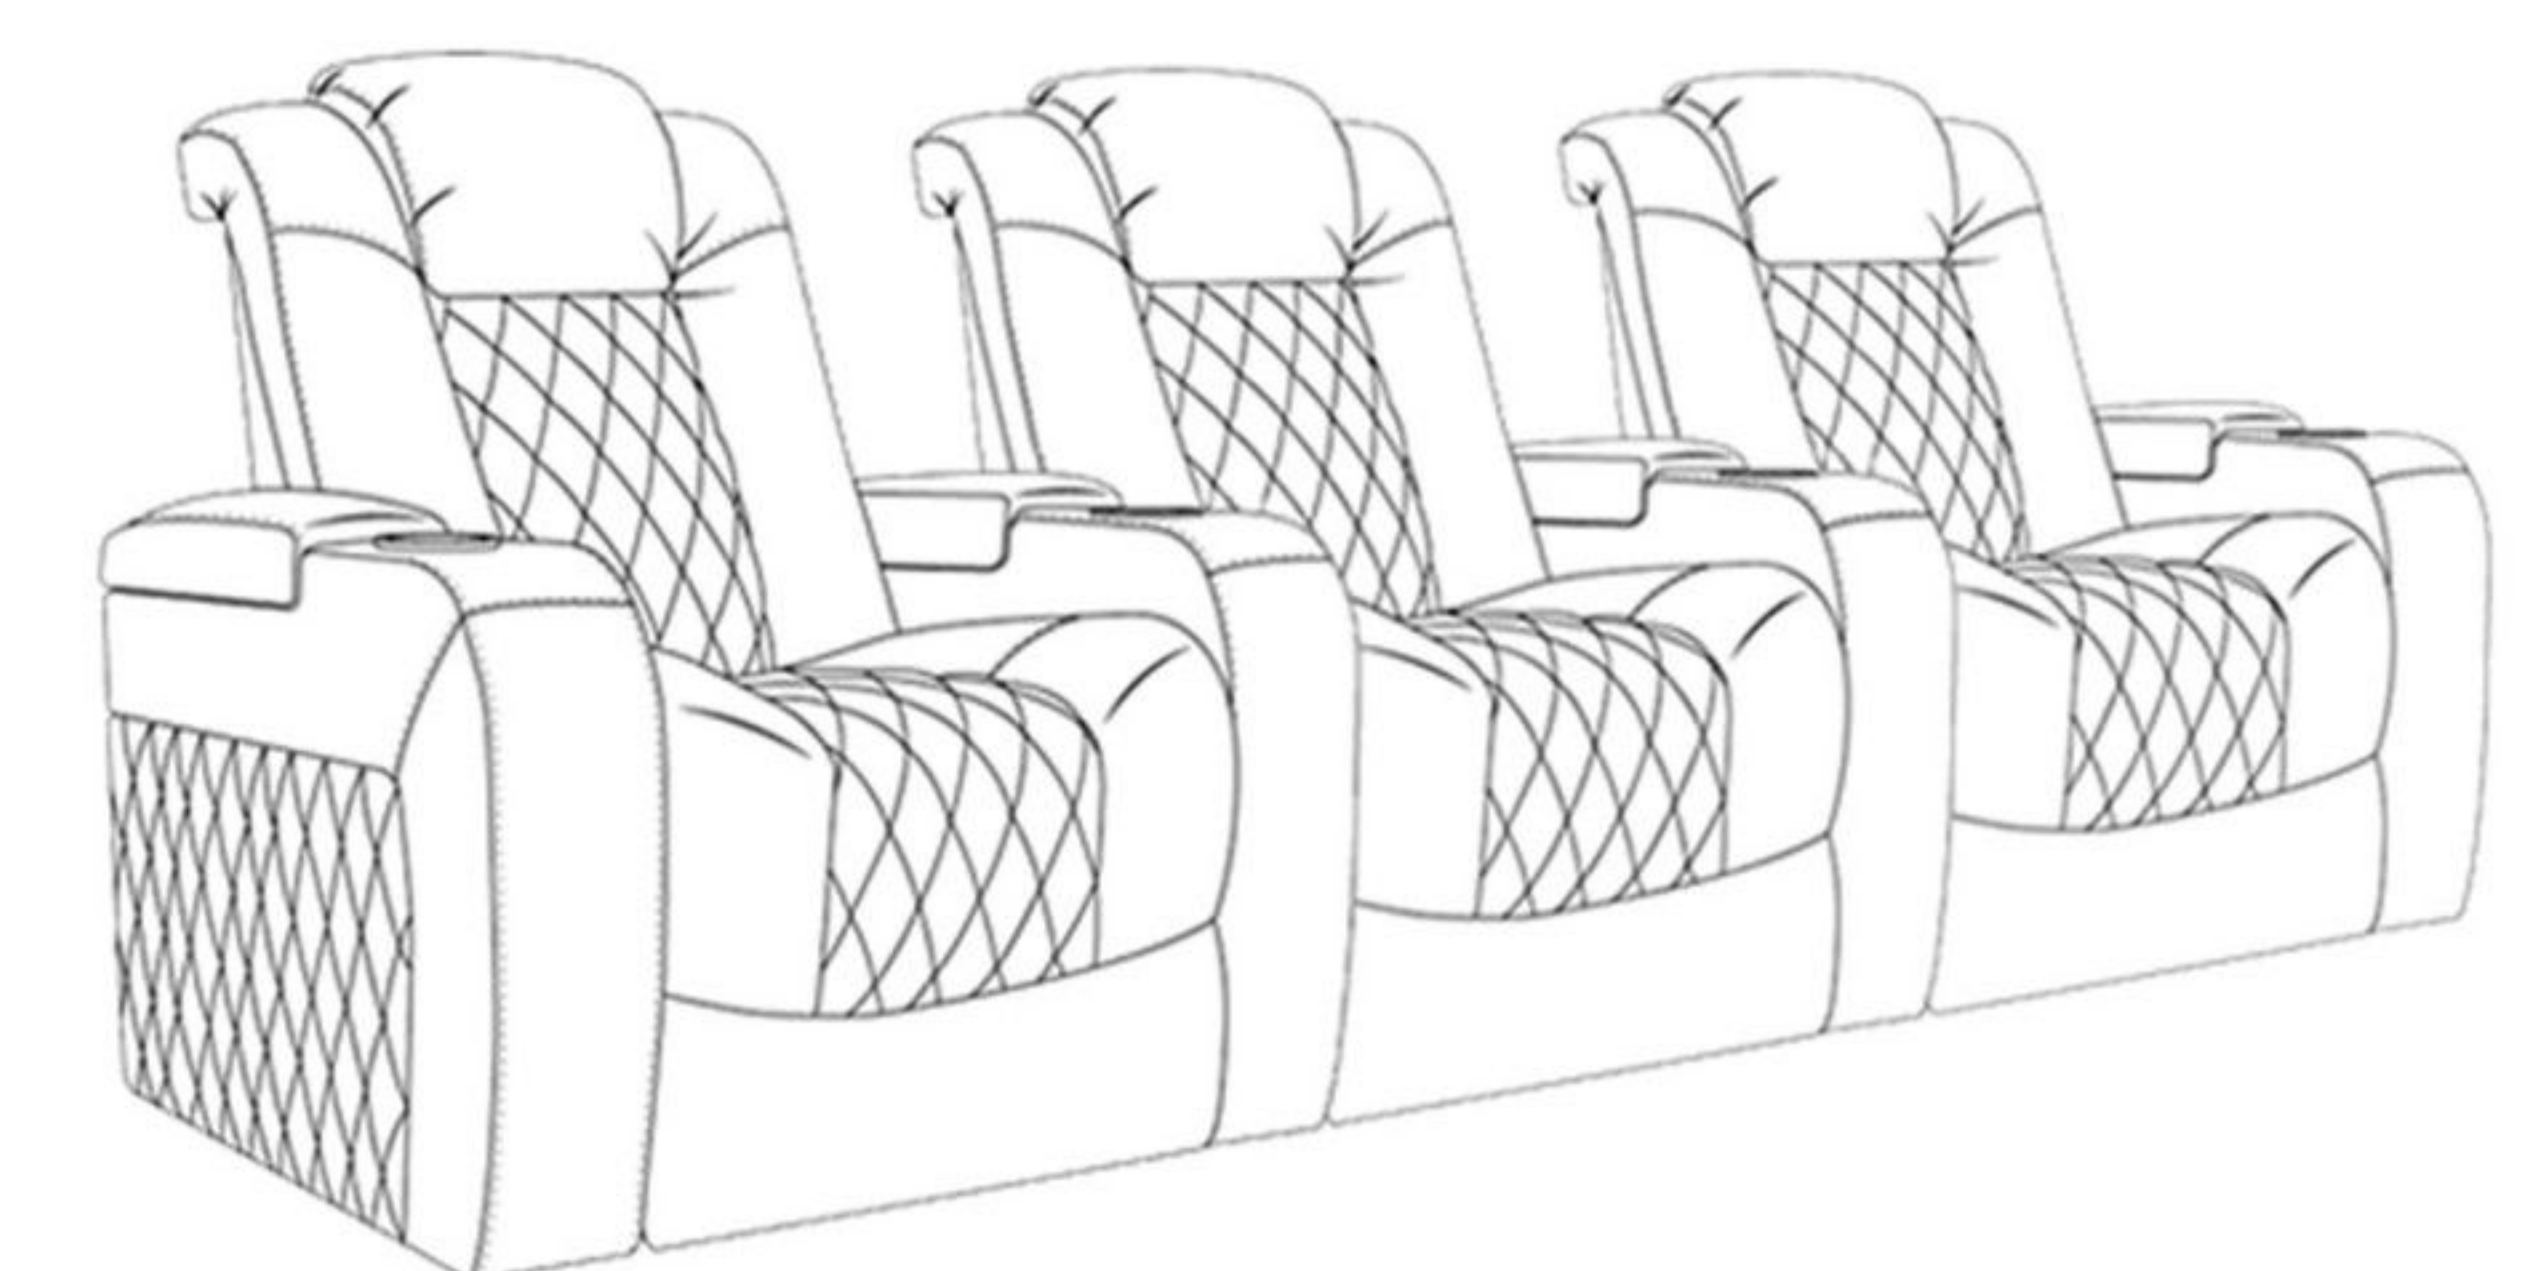

Wall Distance required for full recline: **13cm**

Minimum Door Width **66cm**

Row of 2
Width **173cm**

Row of 3
Width **251cm**

Row of 4
Width **330cm**

Row of 4 Center
Loveseat Width **312cm**