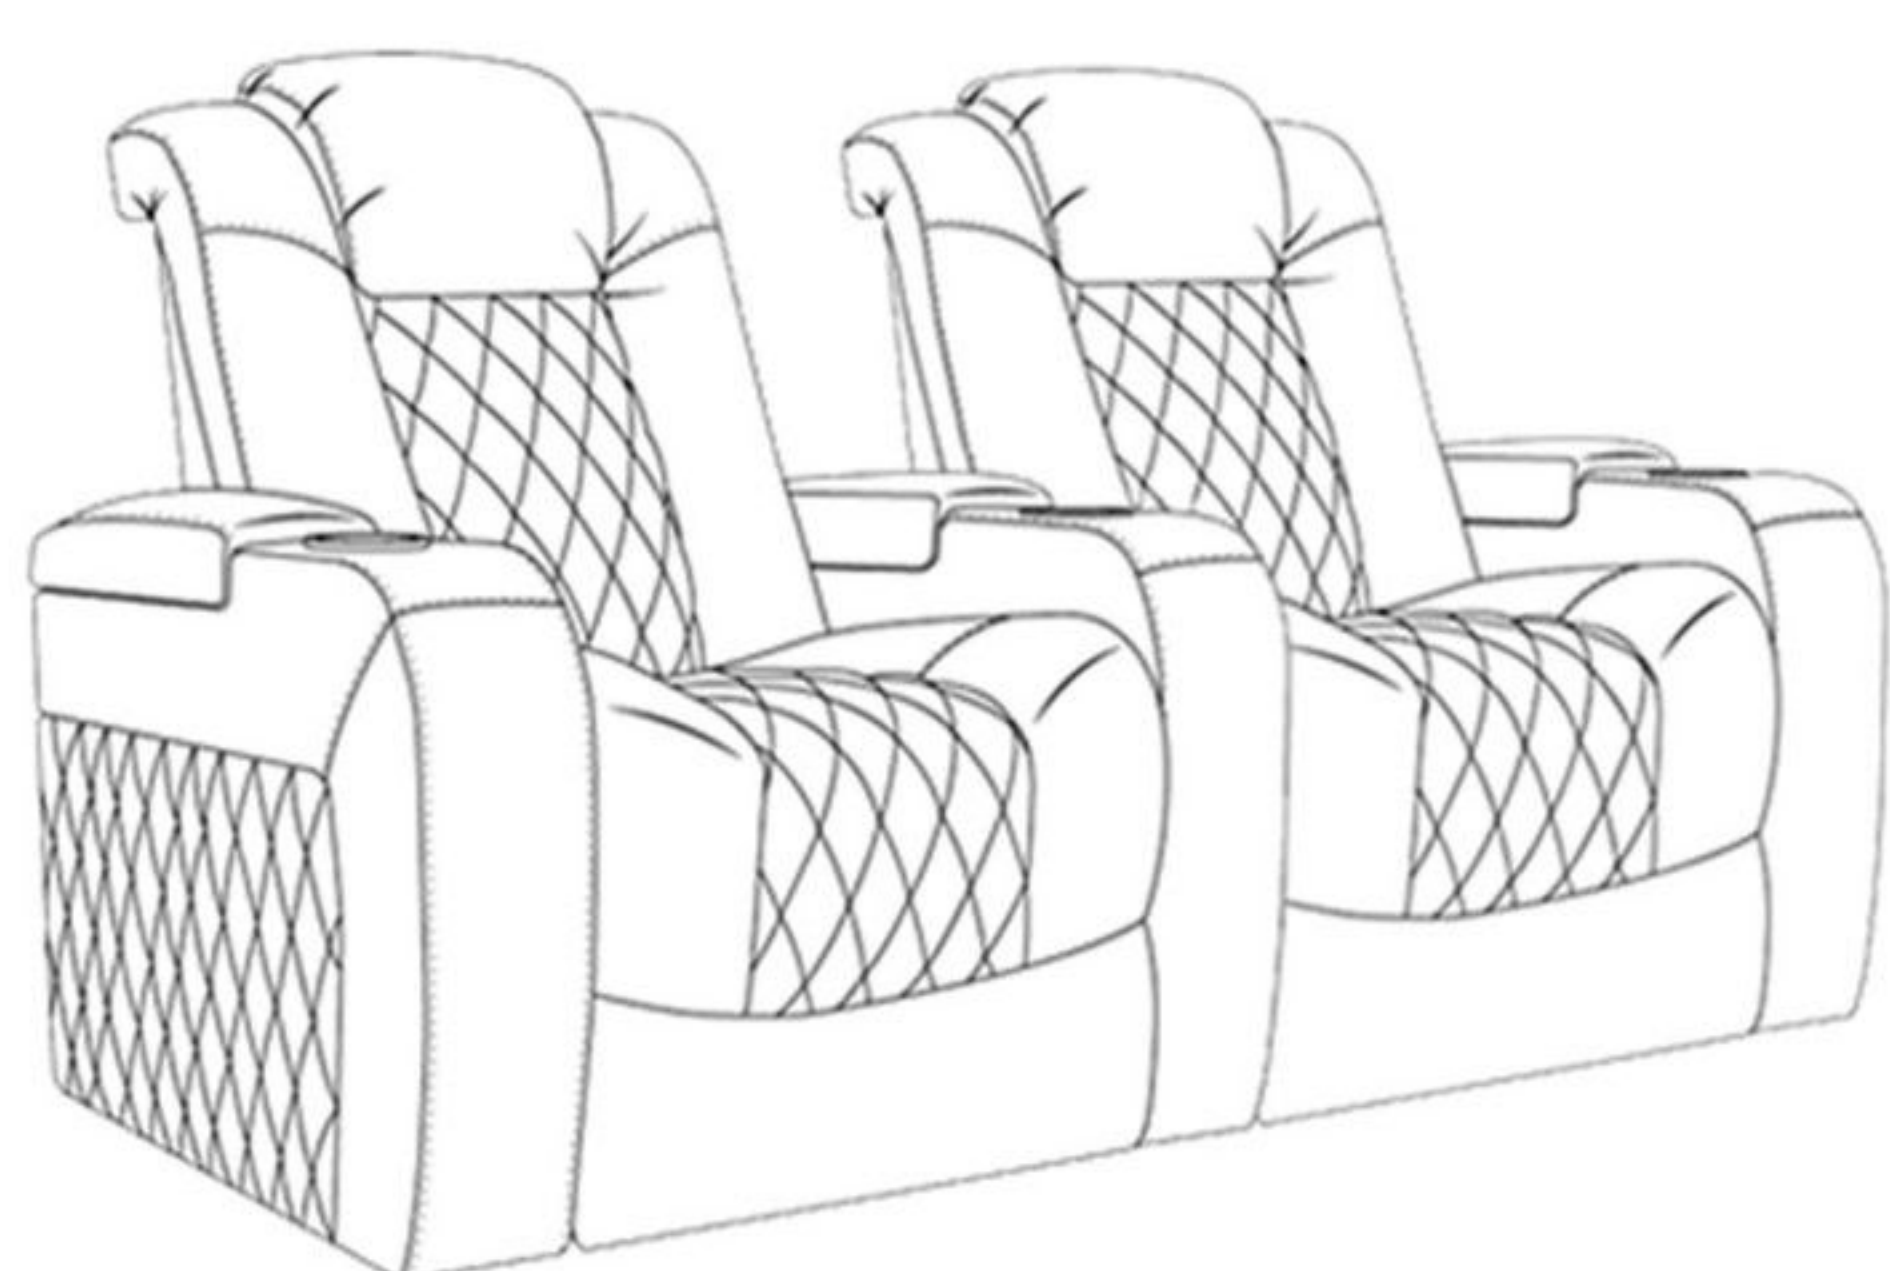

Wall Distance required for full recline: **13cm**

Minimum Door Width **66cm**

Row of 2
Width **173cm**

Row of 3
Width **251cm**

Row of 4
Width **330cm**

Row of 4 Center
Loveseat Width **312cm**