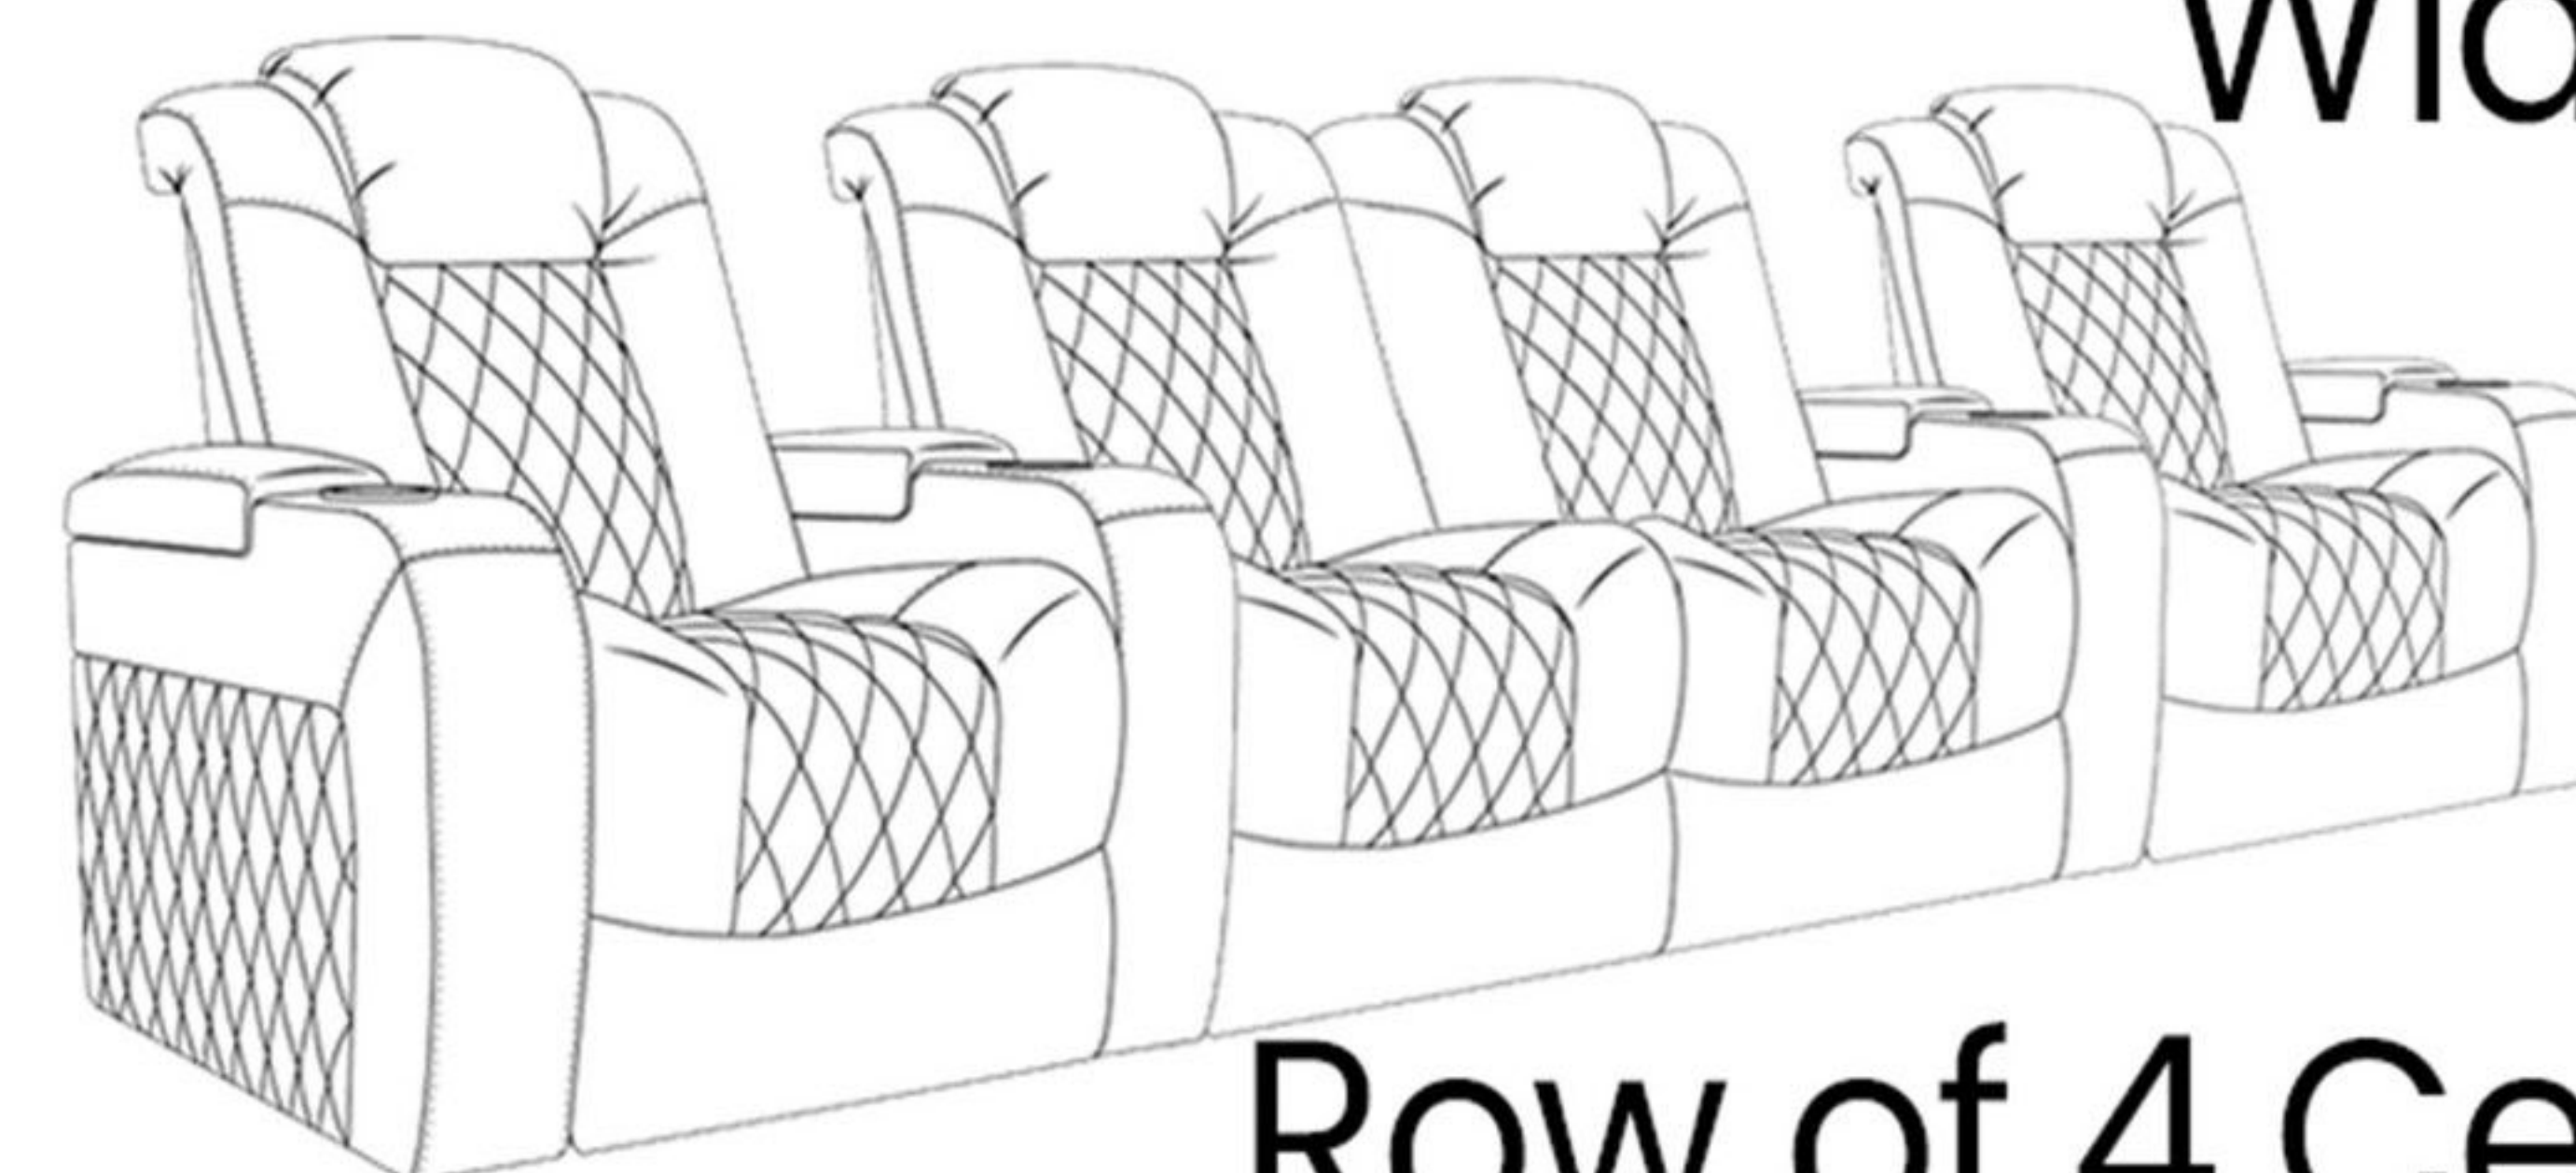

Wall Distance required for full recline: **13cm**

Minimum Door Width **66cm**

Row of 2
Width **173cm**

Row of 3
Width **251cm**

Row of 4
Width **330cm**

Row of 4 Center
Loveseat Width **312cm**