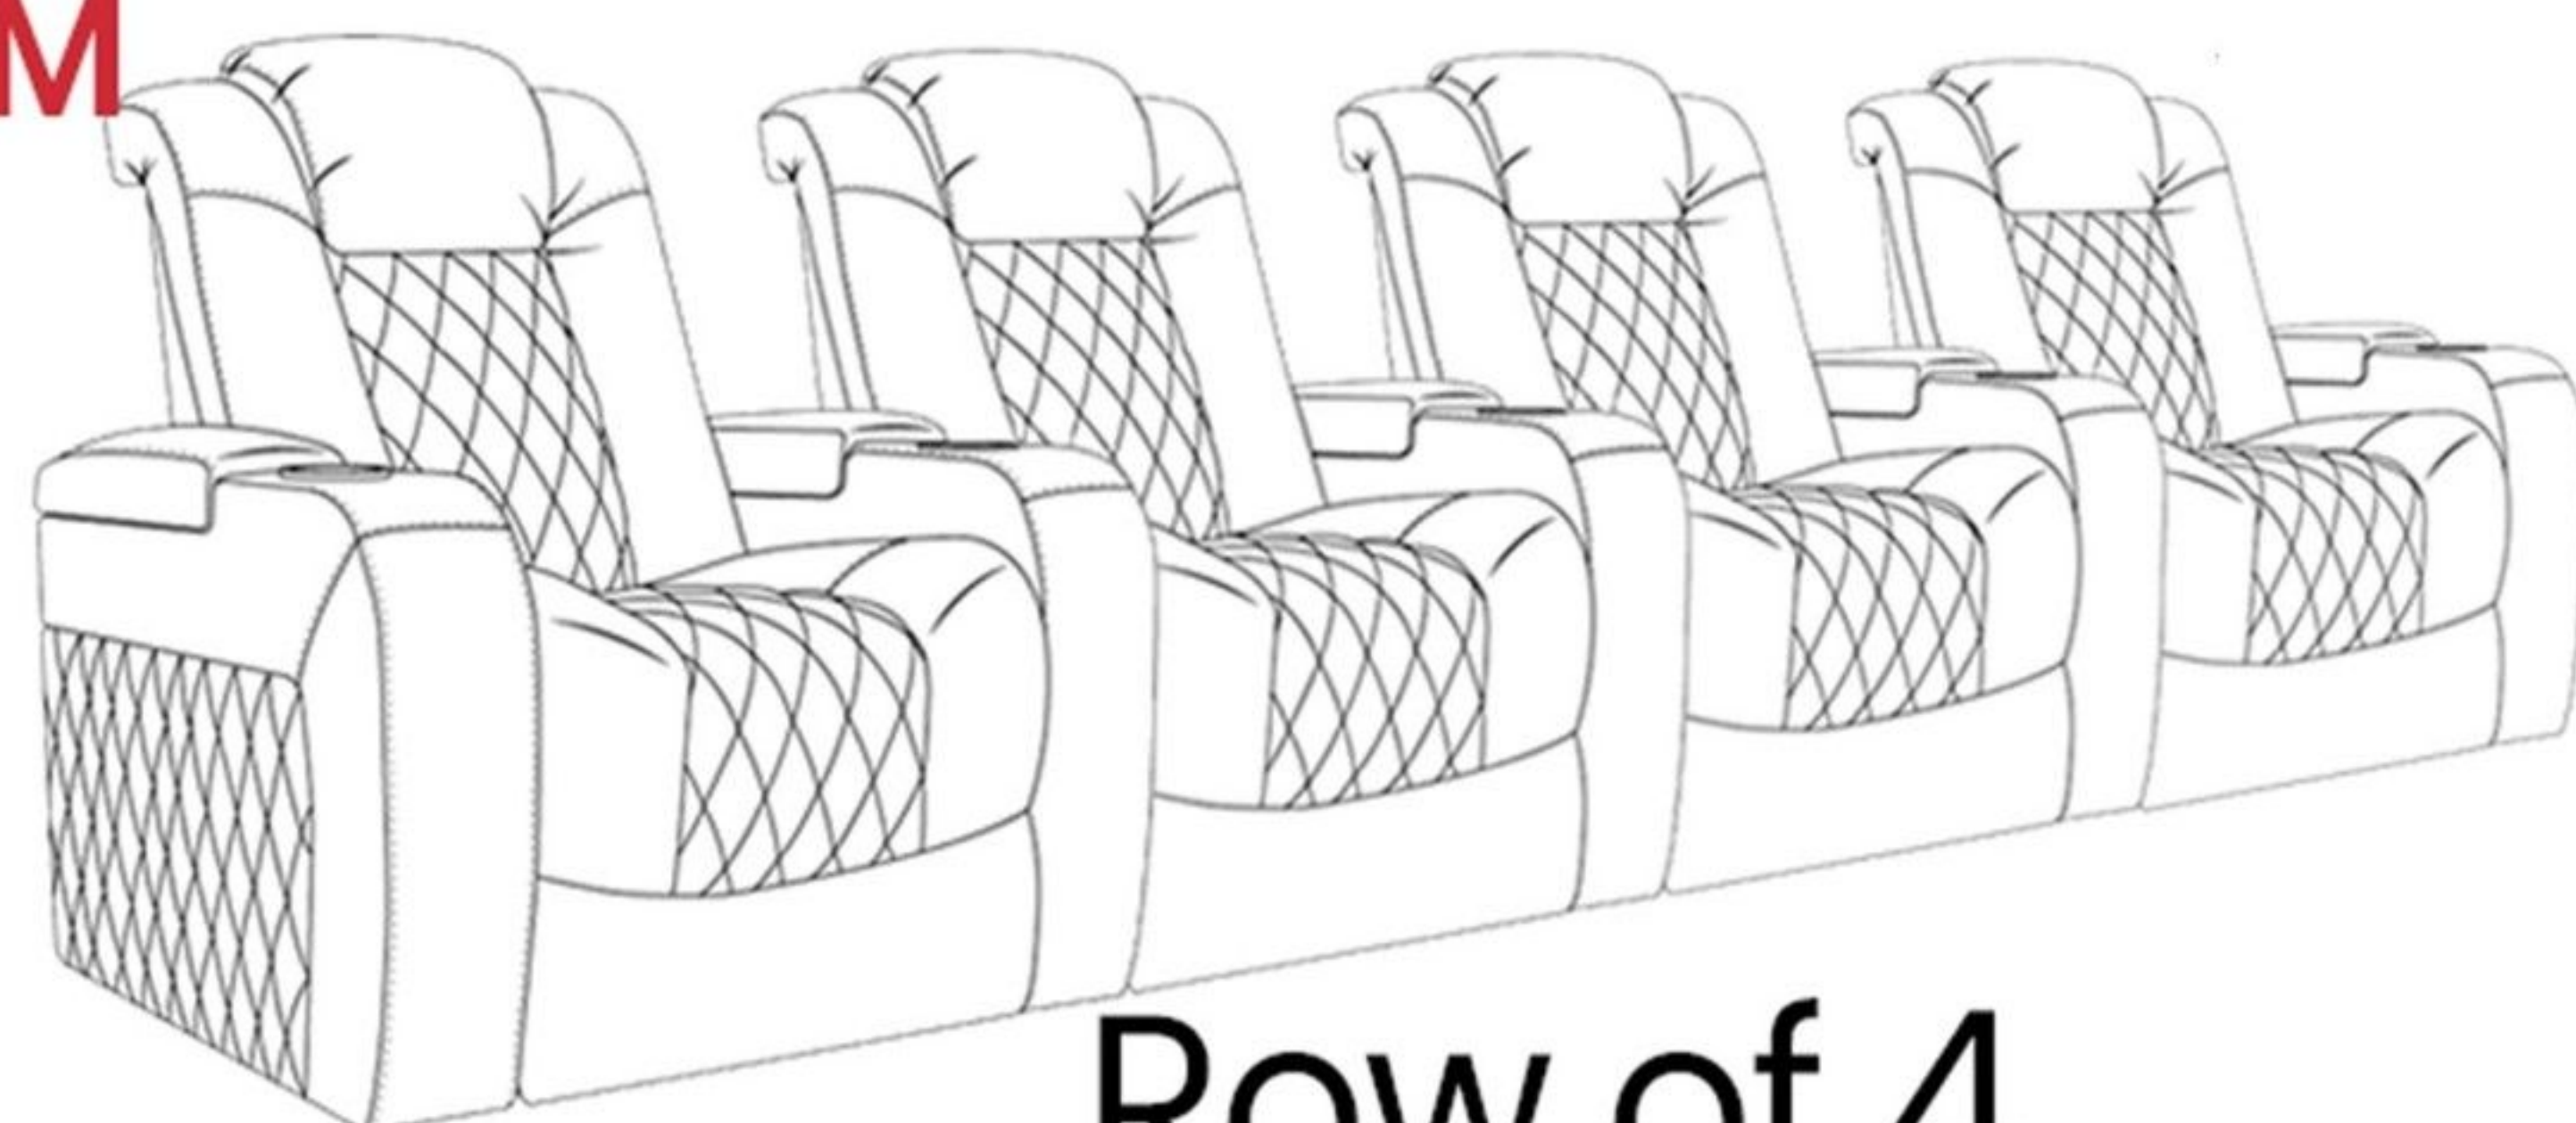

Wall Distance required for full recline: **13cm**

Minimum Door Width **66cm**

Row of 2
Width **173cm**

Row of 3
Width **251cm**

Row of 4
Width **330cm**

Row of 4 Center
Loveseat Width **312cm**