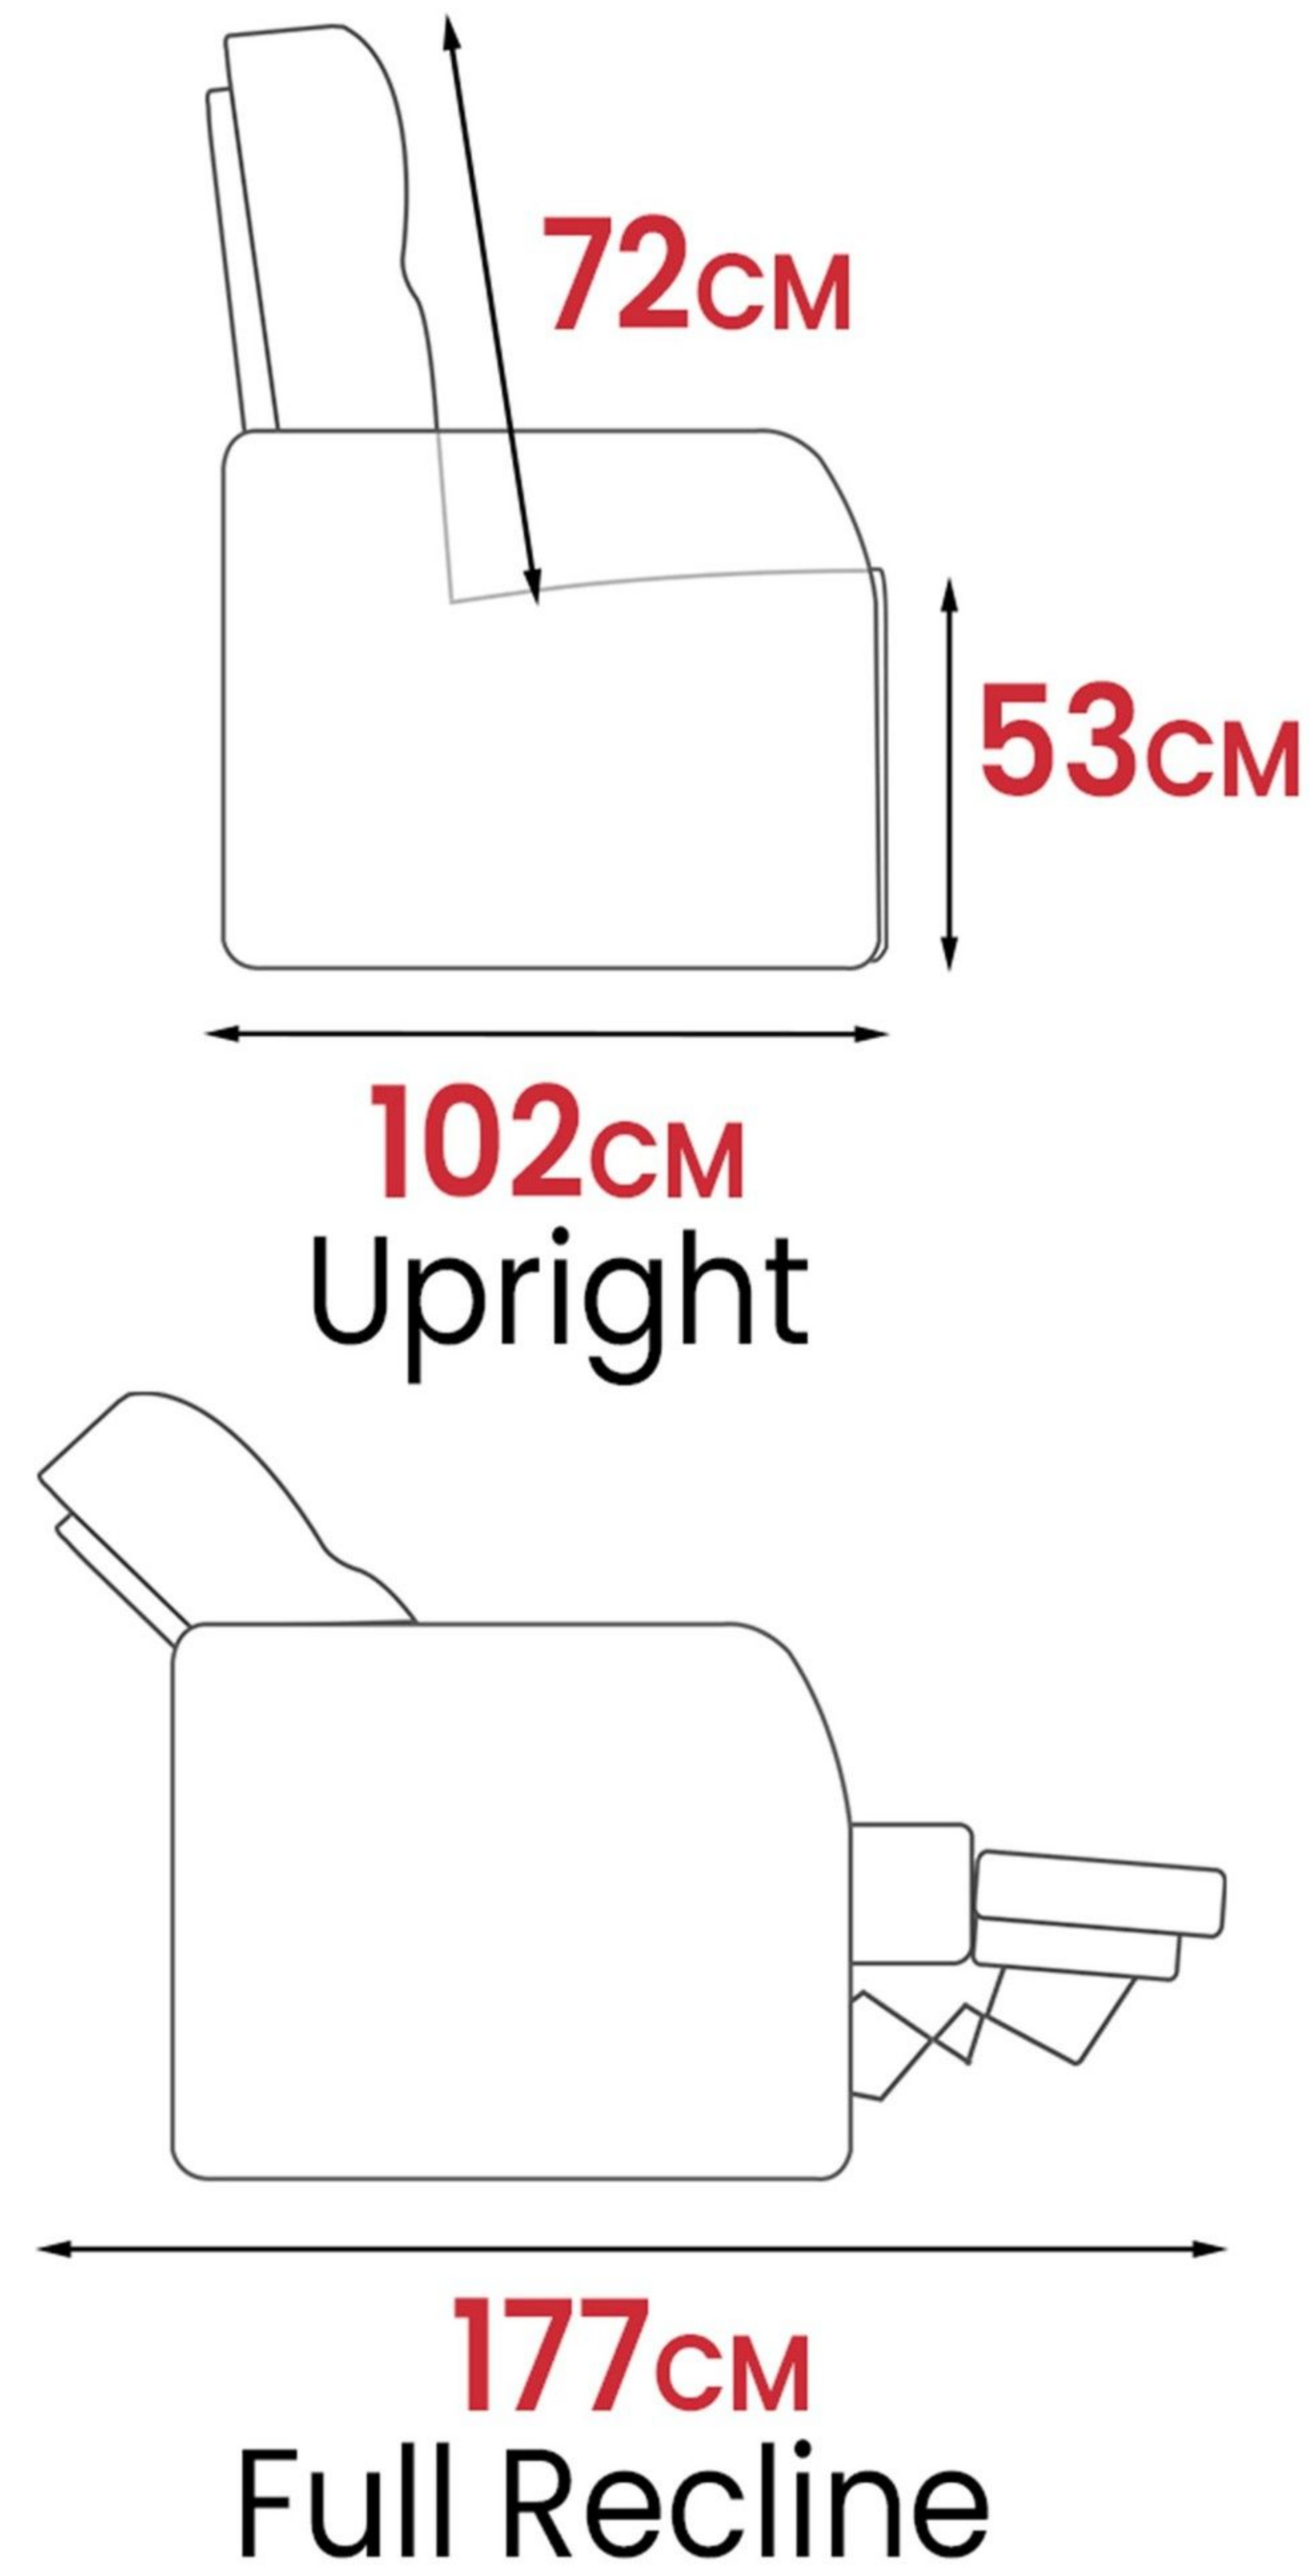

Wall Distance required for full recline: **13cm**

Minimum Door Width **66cm**

Row of 2
Width **173cm**

Row of 3
Width **251cm**

Row of 4
Width **330cm**

Row of 4 Center
Loveseat Width **312cm**