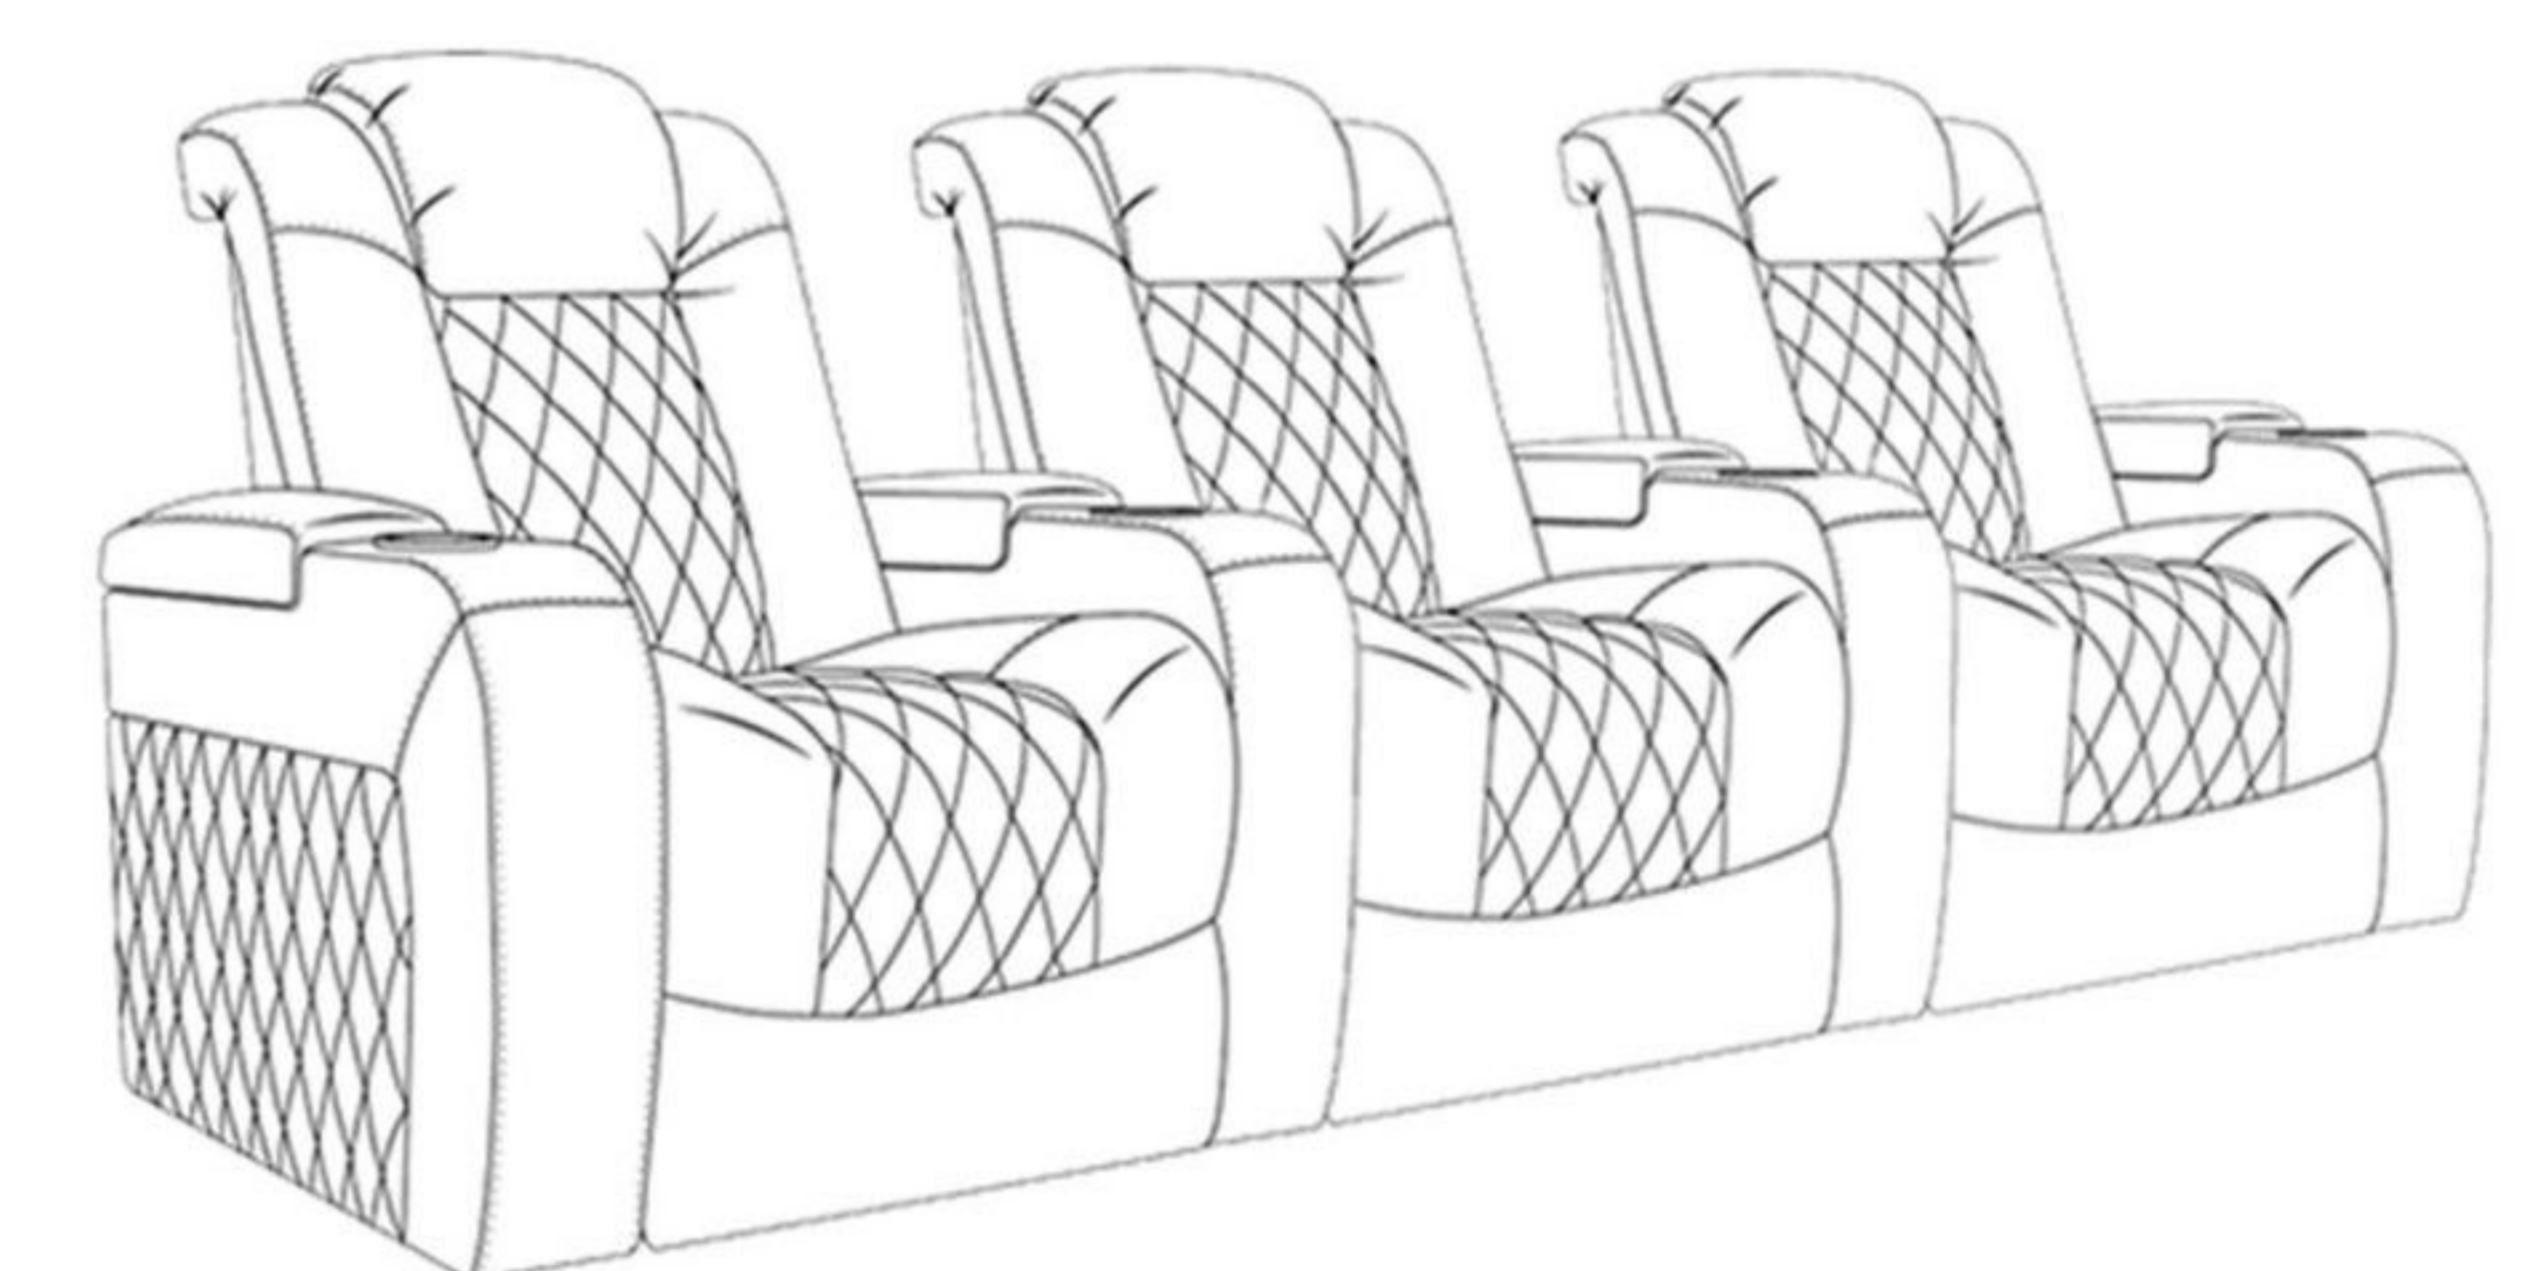

Wall Distance required for full recline: **13cm**

Minimum Door Width **66cm**

Row of 2
Width **173cm**

Row of 3
Width **251cm**

Row of 4
Width **330cm**

Row of 4 Center
Loveseat Width **312cm**