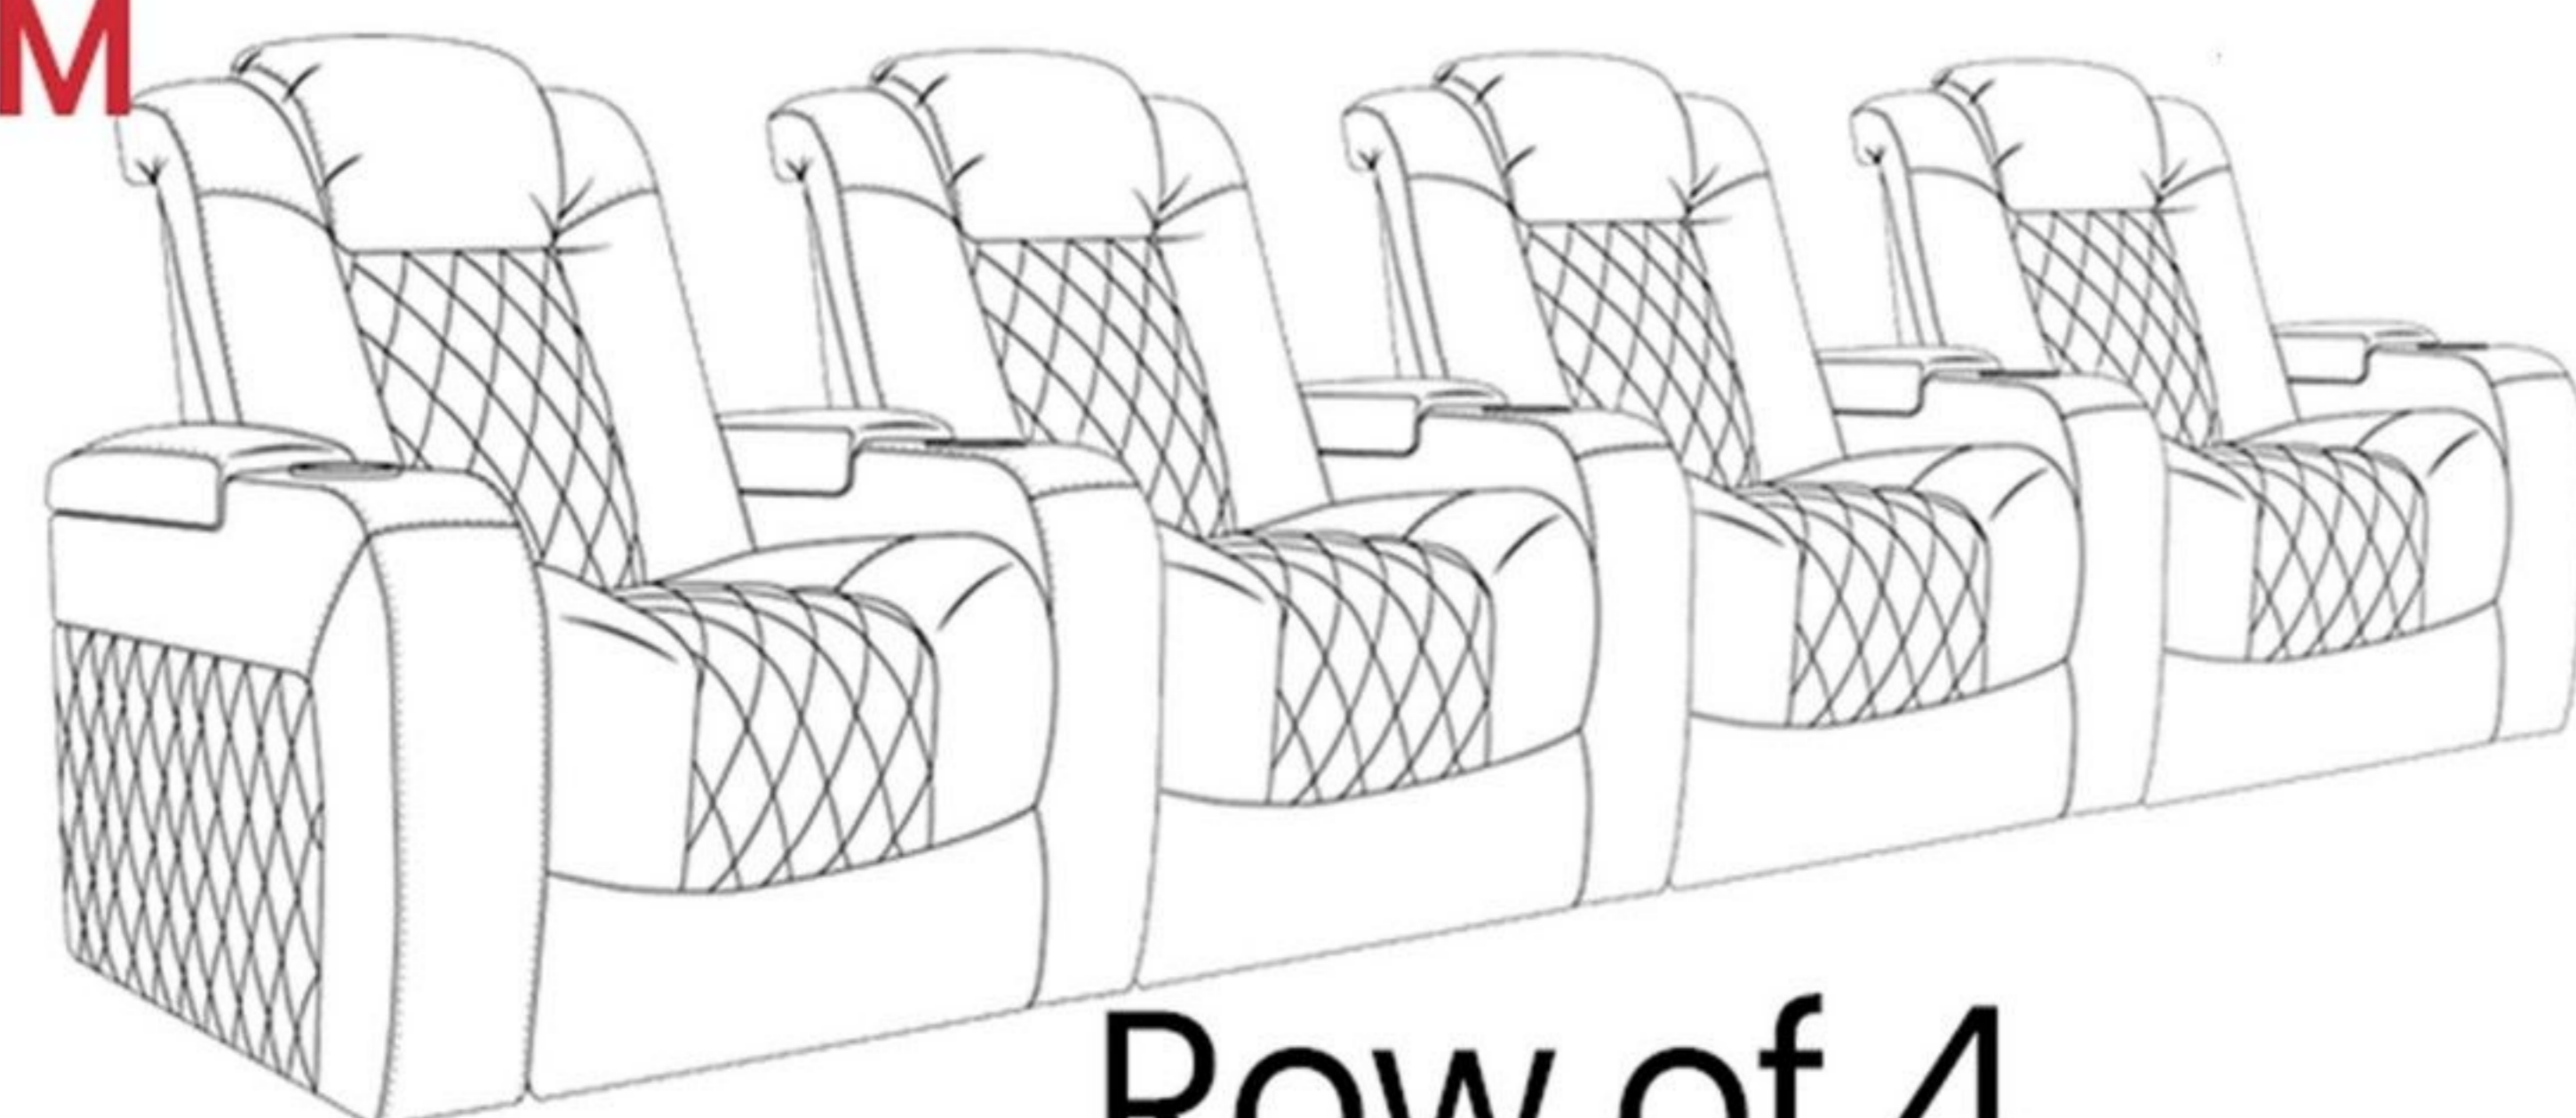

Wall Distance required for full recline: **13cm**

Minimum Door Width **66cm**

Row of 2
Width **173cm**

Row of 3
Width **251cm**

Row of 4
Width **330cm**

Row of 4 Center
Loveseat Width **312cm**