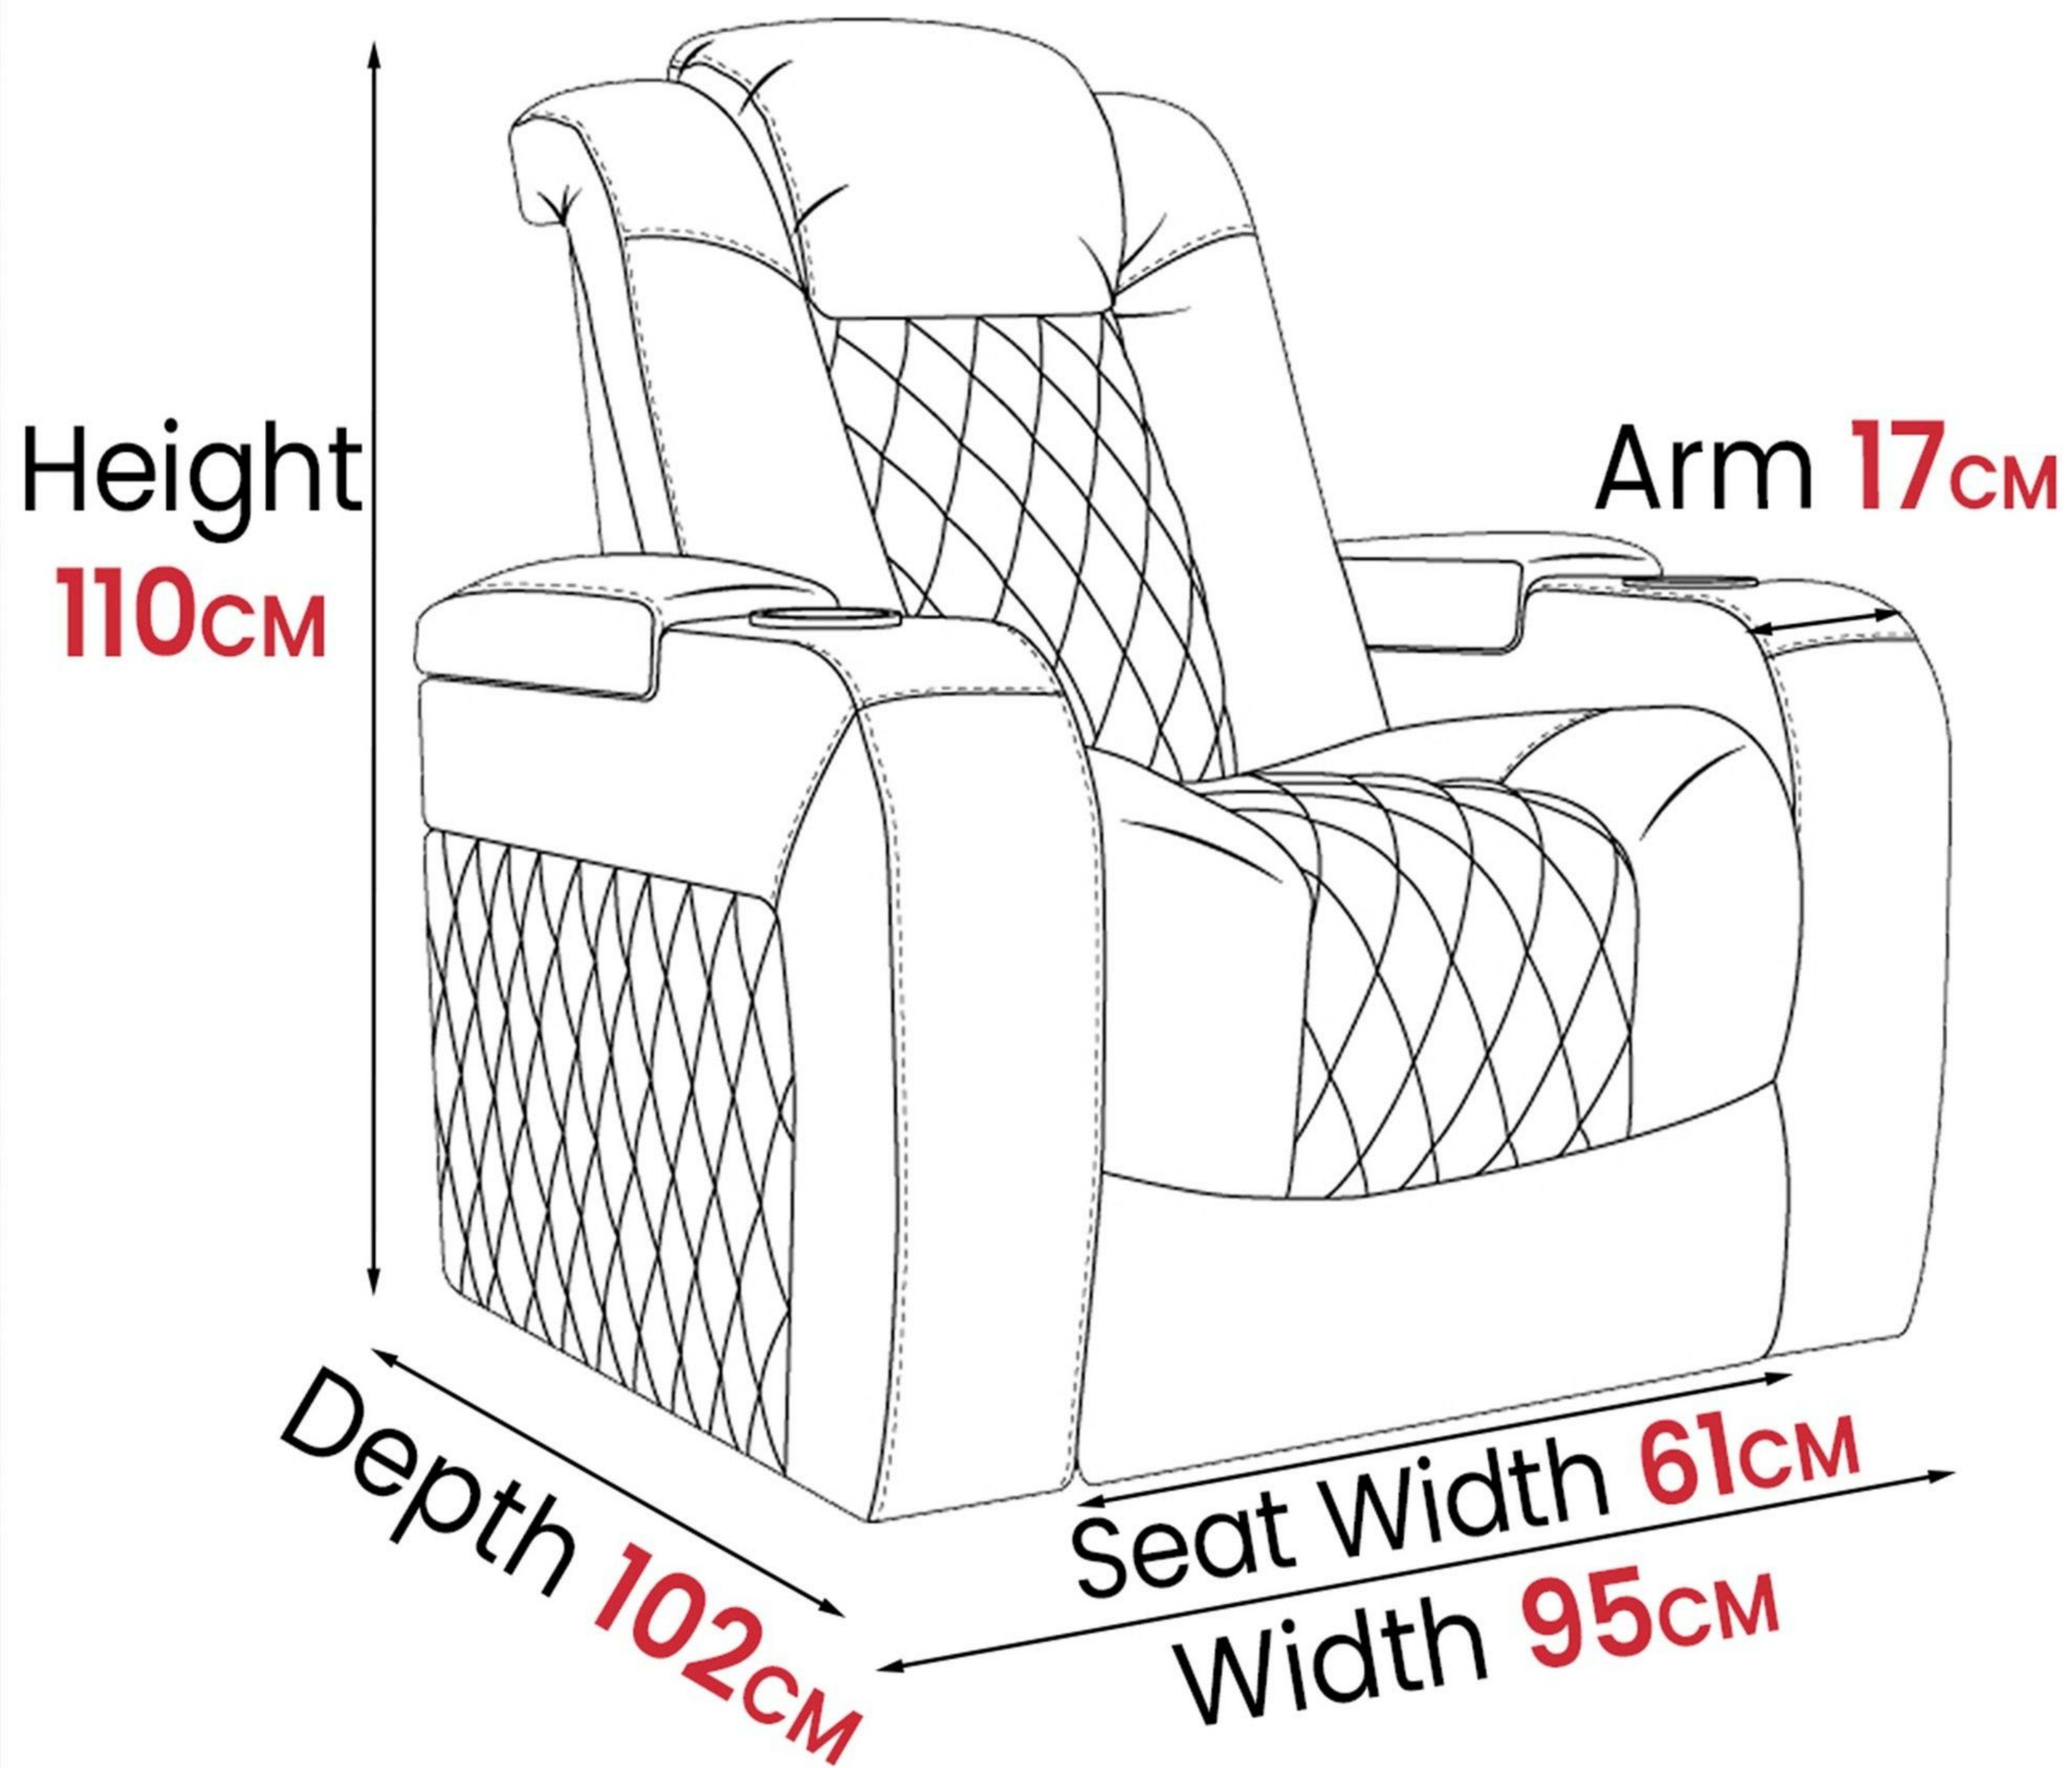

Wall Distance required for full recline: **13cm**

Minimum Door Width **66cm**

Row of 2
Width **173cm**

Row of 3
Width **251cm**

Row of 4
Width **330cm**

Row of 4 Center
Loveseat Width **312cm**