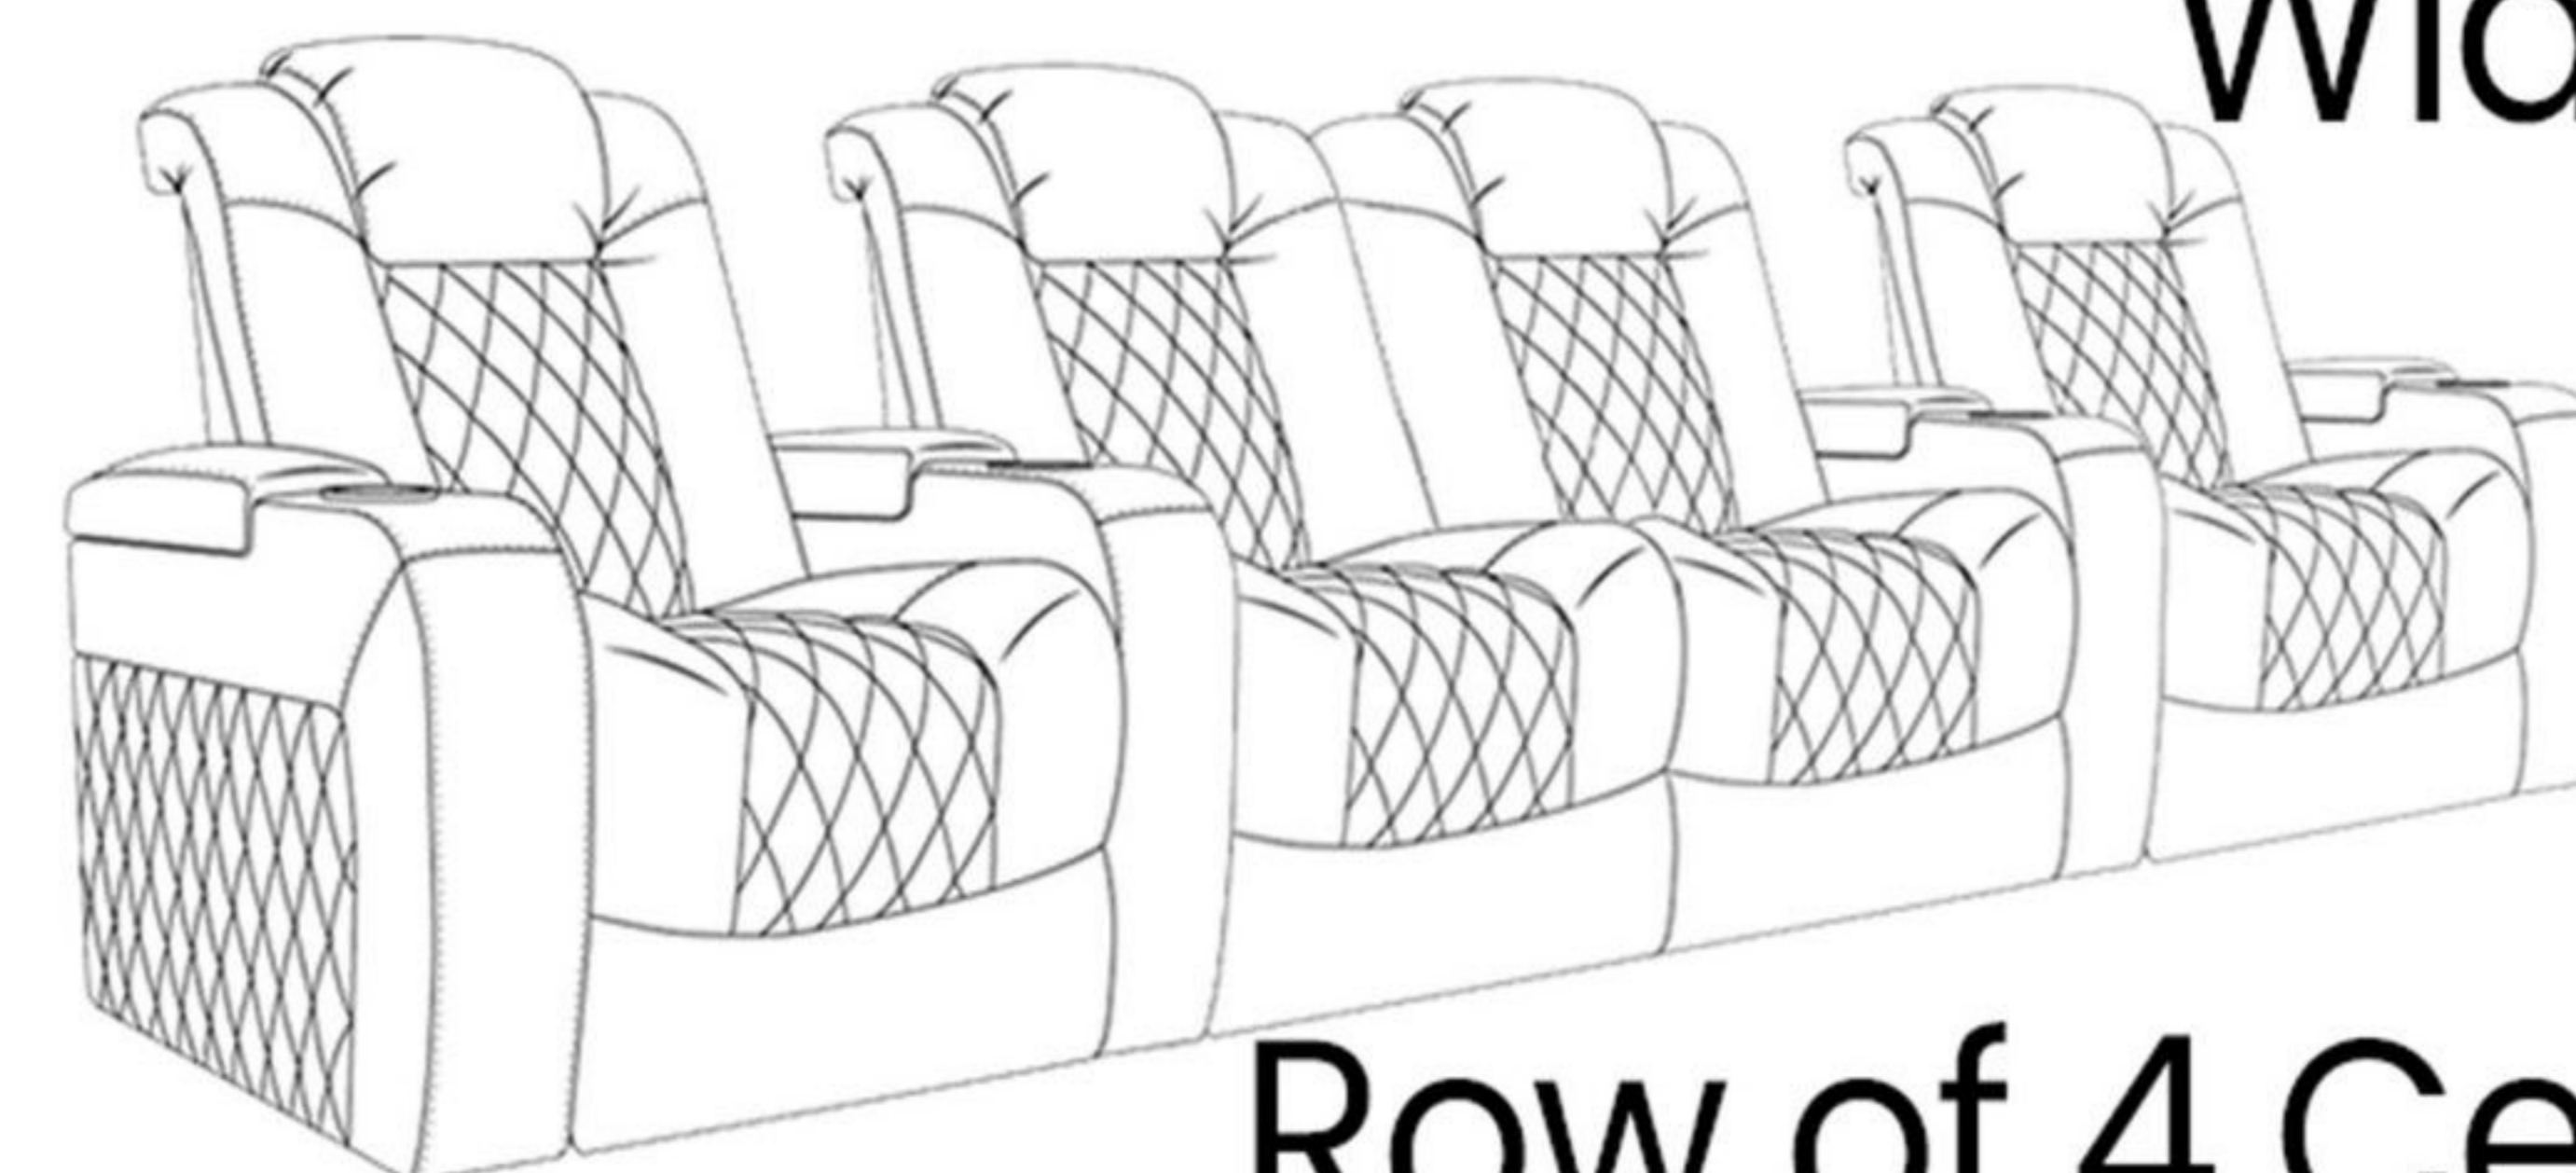

Wall Distance required for full recline: **13cm**

Minimum Door Width **66cm**

Row of 2
Width **173cm**

Row of 3
Width **251cm**

Row of 4
Width **330cm**

Row of 4 Center
Loveseat Width **312cm**