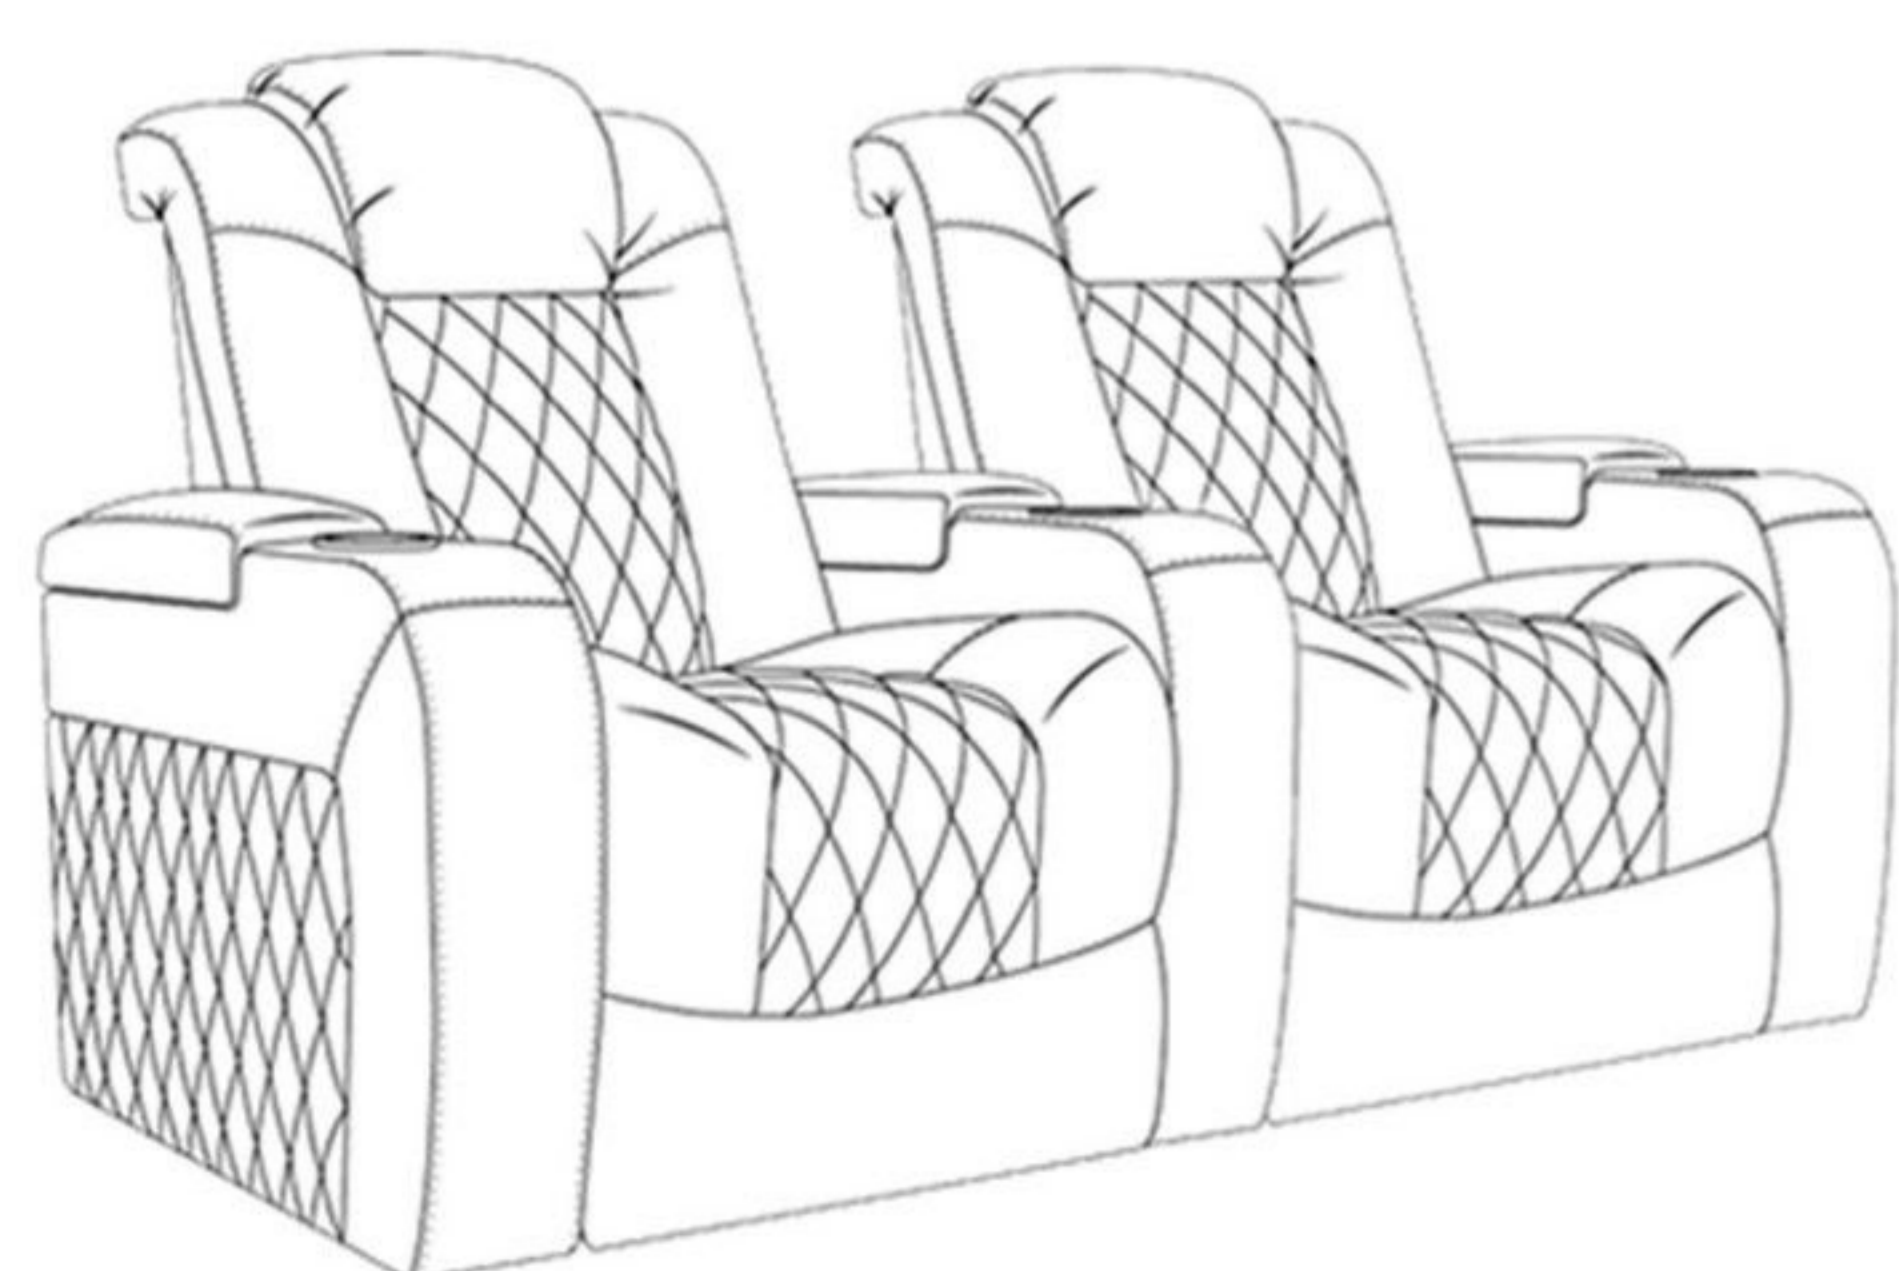

Wall Distance required for full recline: **13cm**

Minimum Door Width **66cm**

Row of 2
Width **173cm**

Row of 3
Width **251cm**

Row of 4
Width **330cm**

Row of 4 Center
Loveseat Width **312cm**