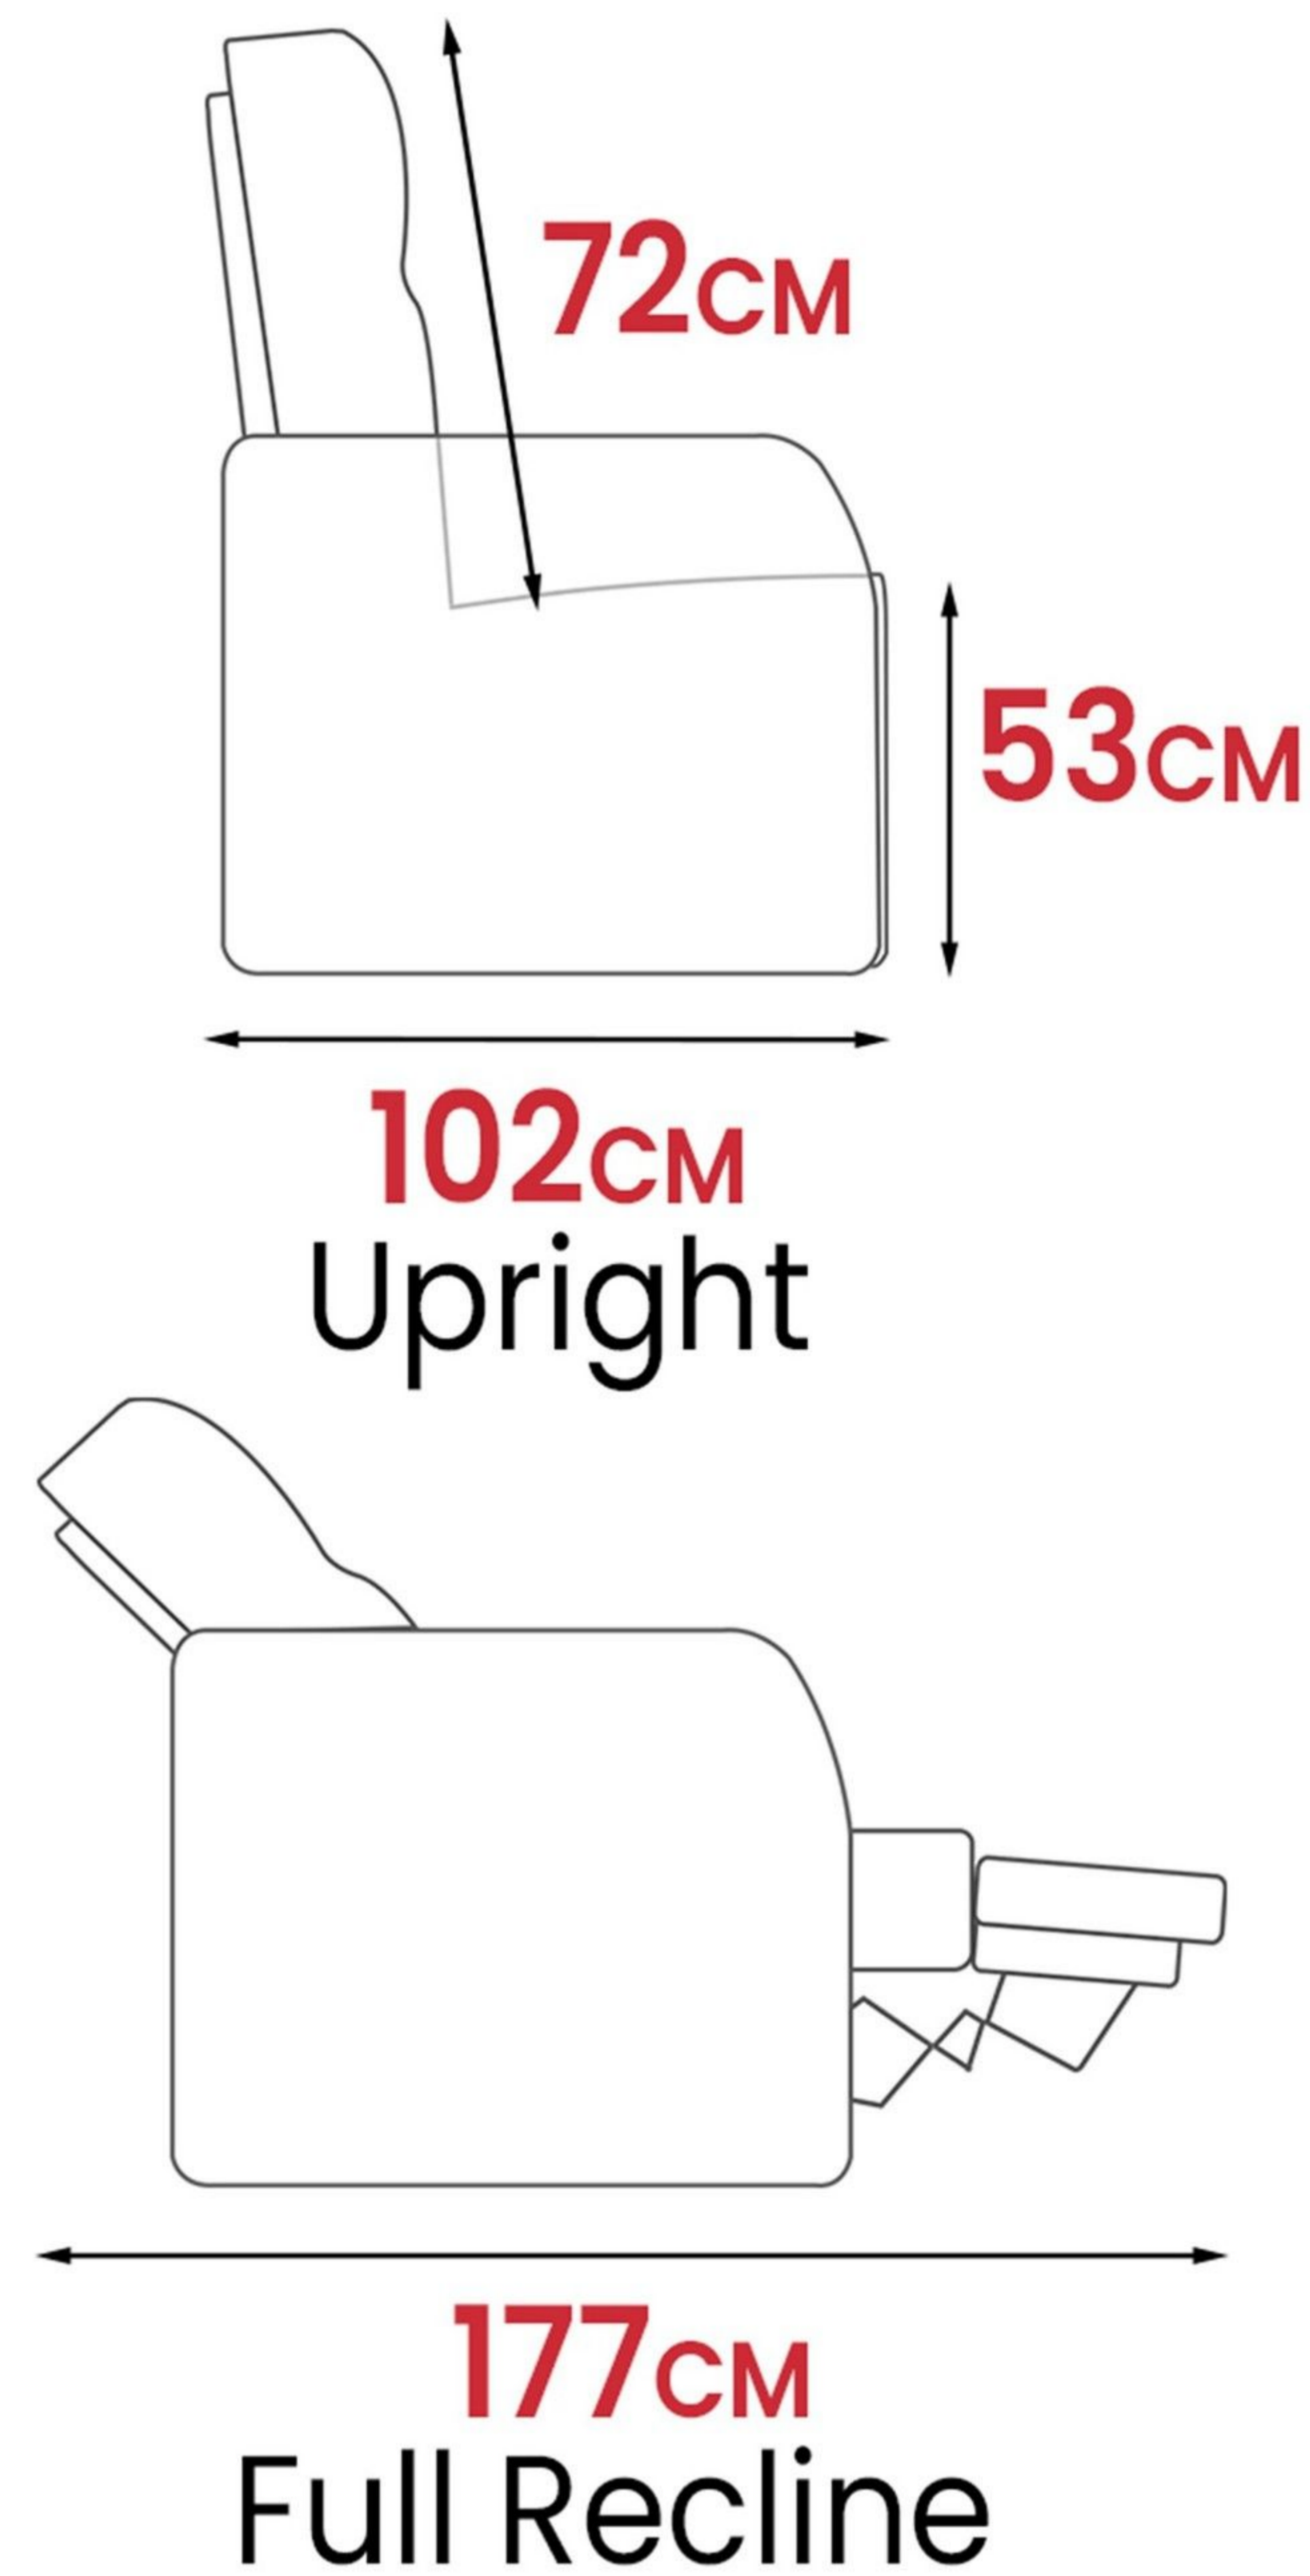

Wall Distance required for full recline: **13cm**

Minimum Door Width **66cm**

Row of 2
Width **173cm**

Row of 3
Width **251cm**

Row of 4
Width **330cm**

Row of 4 Center
Loveseat Width **312cm**