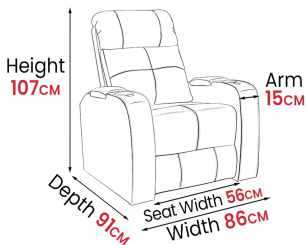

 *Valencia*

Dimensions

Verona Power Head Rest

Wall Distance required for full recline: **13cm**

Minimum Door Width **62cm**

Popular Configurations

Row of 2
Width **157cm**

Row of 4
Width **300cm**

Loveseat
Width **142cm**

Row of 4 Center
Loveseat Width **284cm**

Row of 3
Width **229cm**