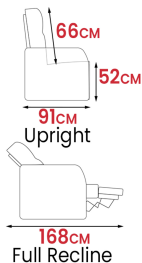

 *Valencia*

Dimensions

Verona Power Head Rest

Wall Distance required for full recline: **13cm**

Minimum Door Width **62cm**

Popular Configurations

Row of 2
Width **157cm**

Row of 4
Width **300cm**

Loveseat
Width **142cm**

Row of 4 Center
Loveseat Width **284cm**

Row of 3
Width **229cm**