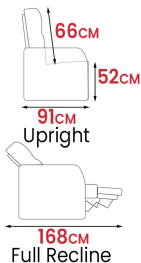

Valencia

Dimensions

Verona Power Head Rest

Wall Distance required for full recline: **13cm**

Minimum Door Width **62cm**

Popular Configurations

Row of 2  
Width **157cm**

Row of 4  
Width **300cm**

Loveseat  
Width **142cm**

Row of 4 Center  
Loveseat Width **284cm**

Row of 3  
Width **229cm**