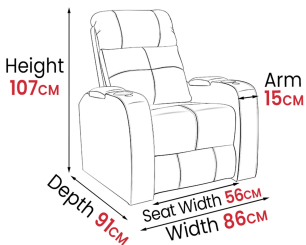

Valencia

Dimensions

Verona Power Head Rest

Wall Distance required for full recline: **13cm**

Minimum Door Width **62cm**

Popular Configurations

Row of 2  
Width **157cm**

Row of 4  
Width **300cm**

Loveseat  
Width **142cm**

Row of 4 Center  
Loveseat Width **284cm**

Row of 3  
Width **229cm**