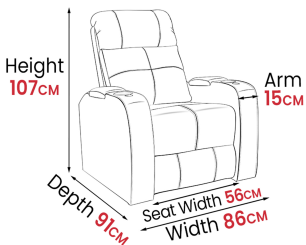

 Valencia

Dimensions

Verona Power Head Rest

Wall Distance required for full recline: **13cm**

Minimum Door Width **62cm**

Popular Configurations

Row of 2  
Width **157cm**

Row of 4  
Width **300cm**

Loveseat  
Width **142cm**

Row of 4 Center  
Loveseat Width **284cm**

Row of 3  
Width **229cm**