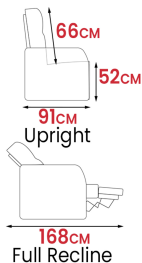

 Valencia

Dimensions

Verona Power Head Rest

Wall Distance required for full recline: **13cm**

Minimum Door Width **62cm**

Popular Configurations

Row of 2  
Width **157cm**

Row of 4  
Width **300cm**

Loveseat  
Width **142cm**

Row of 4 Center  
Loveseat Width **284cm**

Row of 3  
Width **229cm**