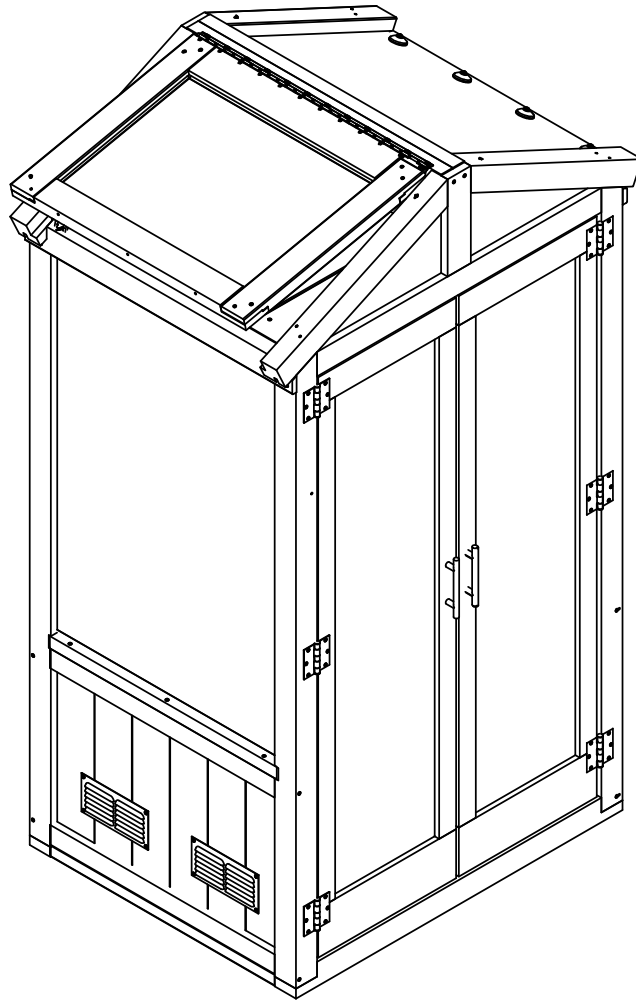

1.9 m
6.2 ft
6.2 pi

.79 m
2.6 ft
2.6 pi

1.09 m
3.6 ft
3.6 pi

YM12857 - Urban Greenhouse

YM12857 - Urban Greenhouse

YM12857 - Urban Greenhouse

Peak Height:
6' 2.8" (1.90m)

Roof Dimensions:
3' 7.1" (1.09m) x 2' 7.4" (0.80m)

Outside Post Dimensions:
3' 2.5" (0.98m) x 2' 7.4" (0.80m)

Ground to Bottom of Rafter:
5' 3.0" (1.60m)

Ground to Roof (Inside):
6' 1.1" (1.85m)

**Door H59.25" x W16.25" (1.51m x
0.42m)**

**Upper Shelf (2): L36.3" x W11" x H6"
L0.92m x W0.28m x H0.15m**

**Lower Shelf (2): L13" x W13 x H0.6"
L0.34m x W0.34m x H0.02m**