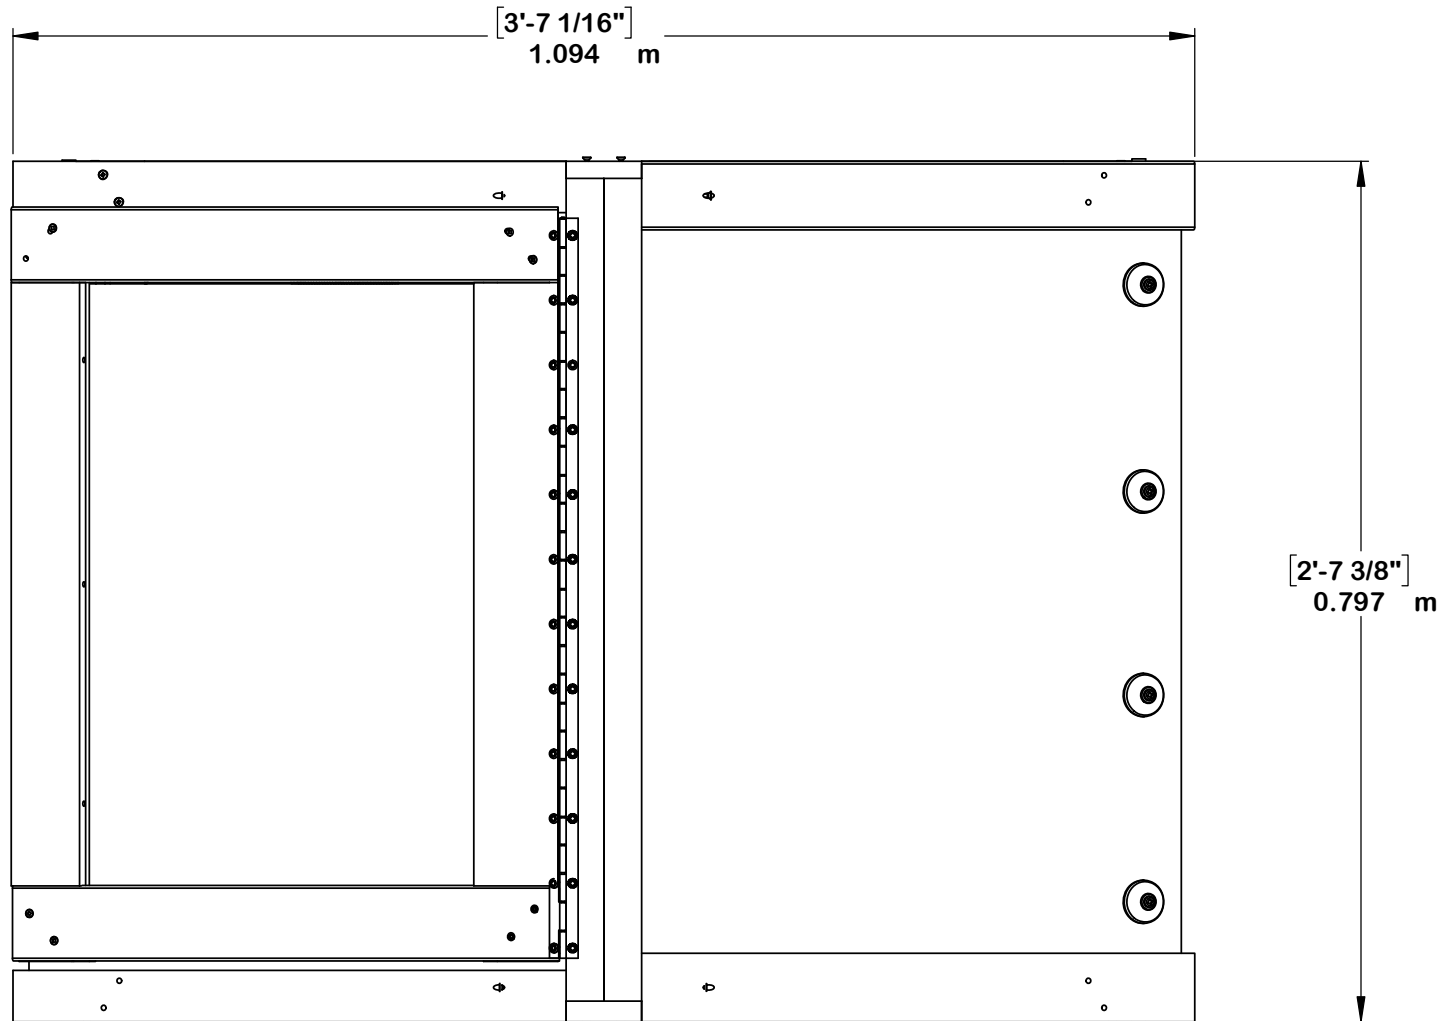

1.9 m
6.2 ft
6.2 pi

.79 m
2.6 ft
2.6 pi

1.09 m
3.6 ft
3.6 pi

YM12857 - Urban Greenhouse

YM12857 - Urban Greenhouse

YM12857 - Urban Greenhouse

Peak Height:
6' 2.8" (1.90m)

Roof Dimensions:
3' 7.1" (1.09m) x 2' 7.4" (0.80m)

Outside Post Dimensions:
3' 2.5" (0.98m) x 2' 7.4" (0.80m)

Ground to Bottom of Rafter:
5' 3.0" (1.60m)

Ground to Roof (Inside):
6' 1.1" (1.85m)

**Door H59.25" x W16.25" (1.51m x
0.42m)**

**Upper Shelf (2): L36.3" x W11" x H6"
L0.92m x W0.28m x H0.15m**

**Lower Shelf (2): L13" x W13 x H0.6"
L0.34m x W0.34m x H0.02m**