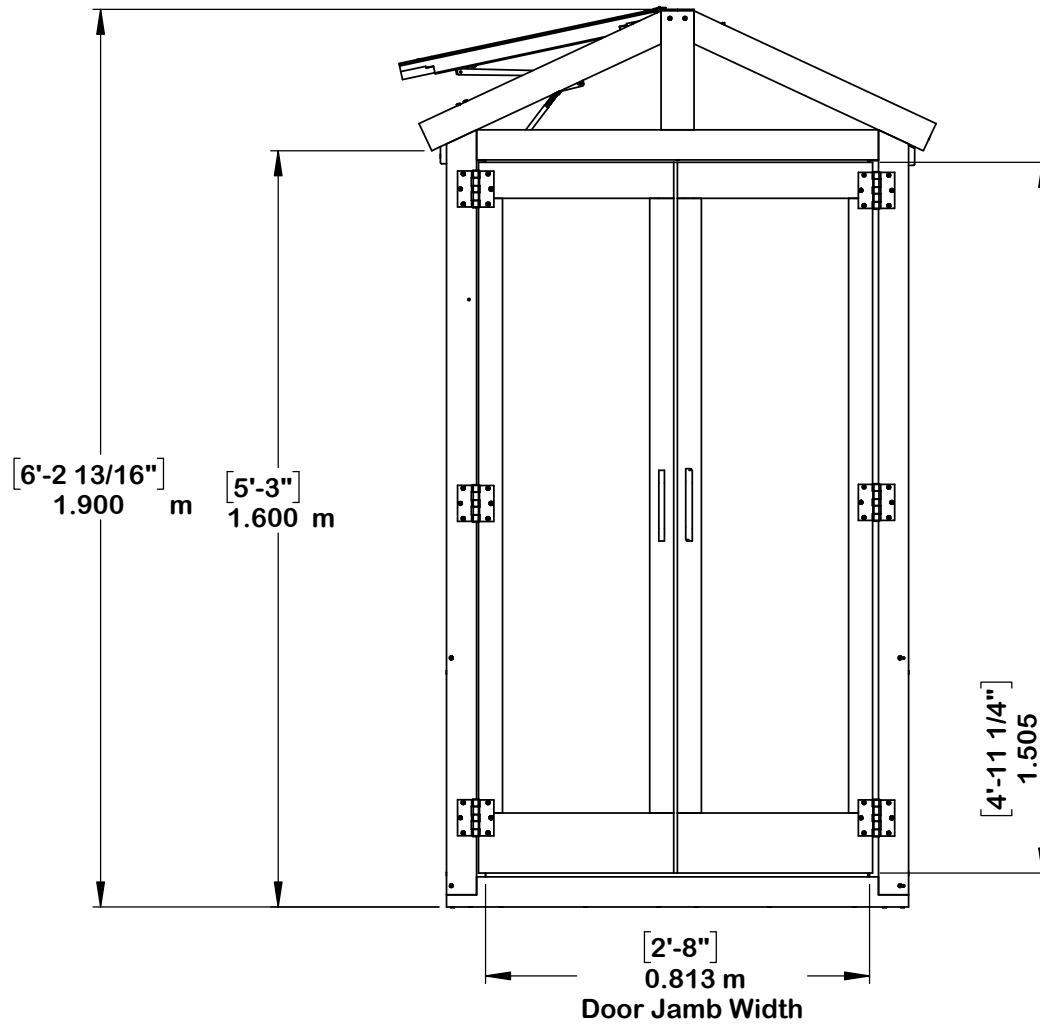

1.9 m
6.2 ft
6.2 pi

.79 m
2.6 ft
2.6 pi

1.09 m
3.6 ft
3.6 pi

YM12857 - Urban Greenhouse

YM12857 - Urban Greenhouse

YM12857 - Urban Greenhouse

Peak Height:
6' 2.8" (1.90m)

Roof Dimensions:
3' 7.1" (1.09m) x 2' 7.4" (0.80m)

Outside Post Dimensions:
3' 2.5" (0.98m) x 2' 7.4" (0.80m)

Ground to Bottom of Rafter:
5' 3.0" (1.60m)

Ground to Roof (Inside):
6' 1.1" (1.85m)

**Door H59.25" x W16.25" (1.51m x
0.42m)**

**Upper Shelf (2): L36.3" x W11" x H6"
L0.92m x W0.28m x H0.15m**

**Lower Shelf (2): L13" x W13 x H0.6"
L0.34m x W0.34m x H0.02m**