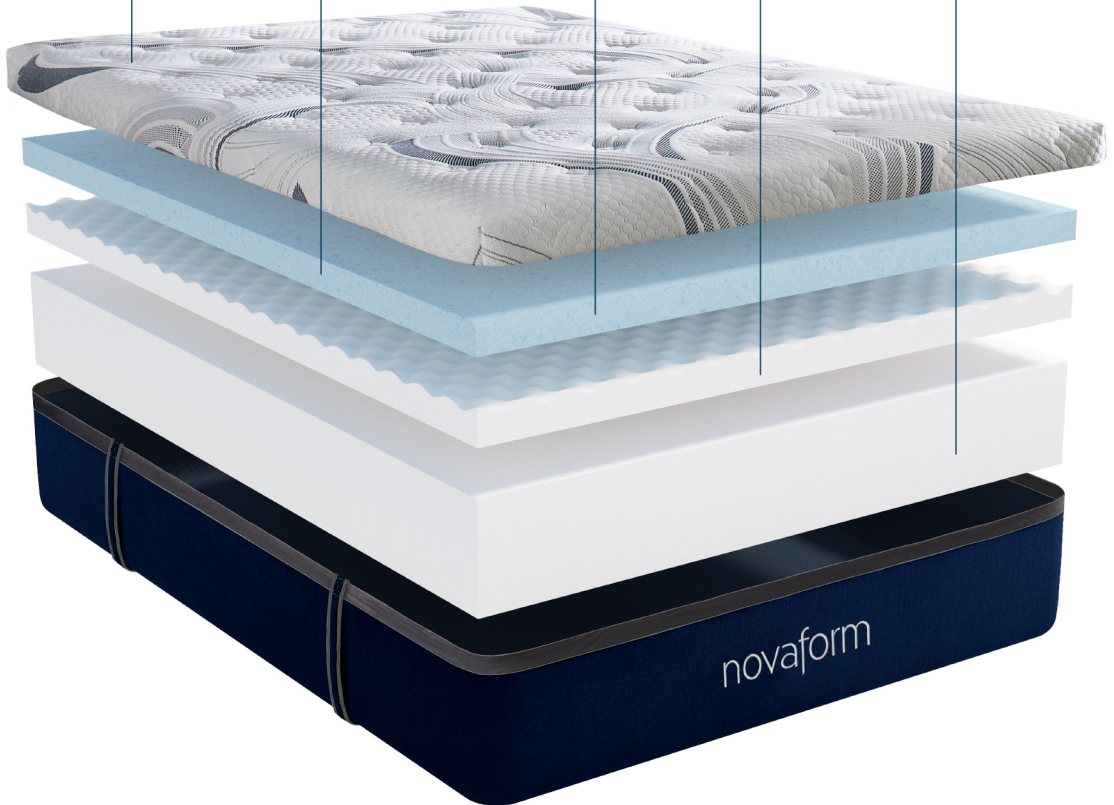

TRIPLE ACTION *cooling*

Plush cover with an upgraded cool-to-touch fiber blend

Phase Change Gel for an ideal sleep temperature

All-night cooling EVENcor GelMax™ Memory Foam

Total body support and alignment

Durable base foam

novaform