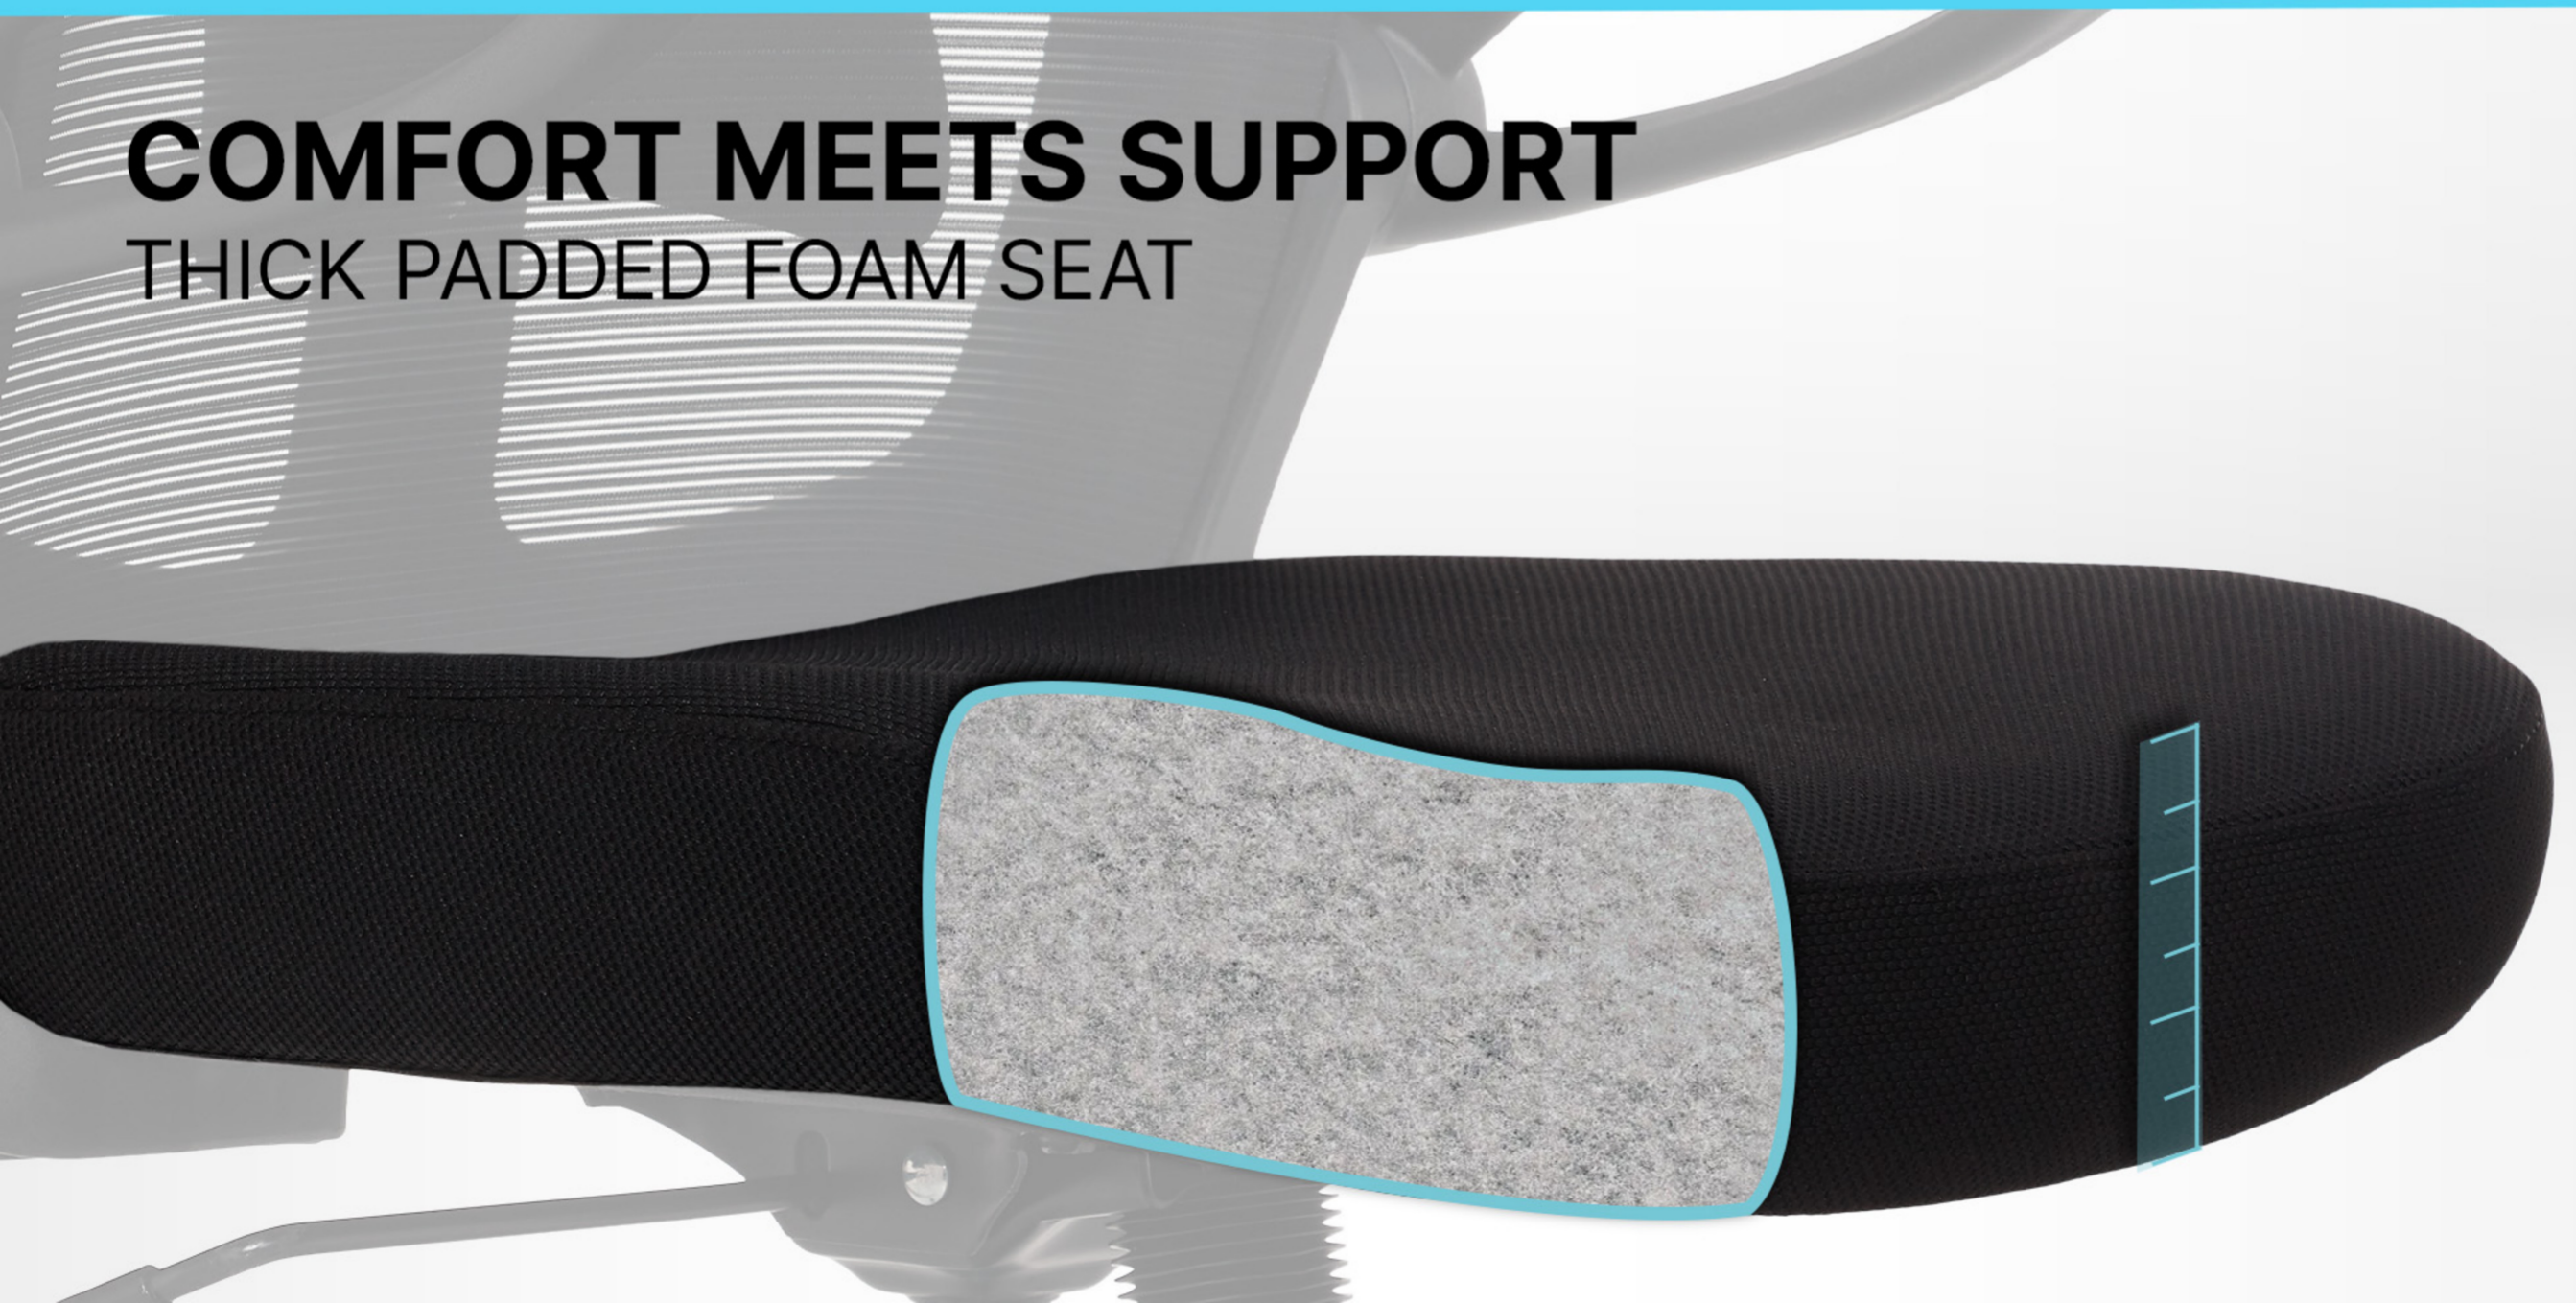

66.6 cm
26.2 in
26,2 po

68.6 cm
27 in
27 po

47 cm
18.5 in
18,5 po

52.1 cm
20.5 in
20,5 po

42.5 cm
16.7 in
16,7 po

94 cm
37 in
37 po

103.5 cm
40.7 in
40,7 po

CUSTOM COMFORT
HEIGHT ADJUSTABLE LUMBAR

COMPACT DESIGN
FLIP BACK ARMS SAVE SPACE

ADJUSTABLE COMFORT

HEIGHT & TILT ADJUSTABLE

COOL & COMFORTABLE
BREATHABLE SUPPORT MESH

COMFORT MEETS SUPPORT
THICK PADDED FOAM SEAT

SIT WITH CONFIDENCE
SUPPORTS UP TO 275 LBS

360° OF MOVEMENT

SWIVEL CASTERS GLIDE
OVER MOST CARPETS