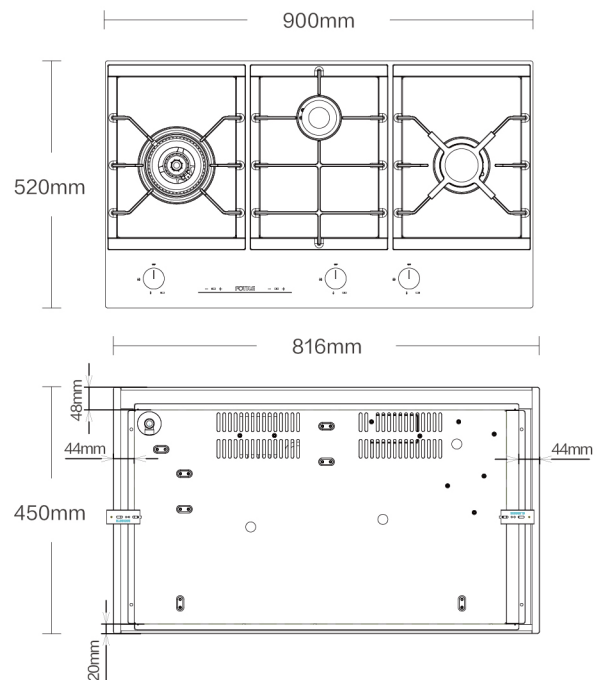

GLG90305

FOTILE COOKTOP

Specification

Burner Number:	3
Gas Type:	LPG/NG
Gas Pressure(Pa):	1000(NG)/2750(LPG)
Heating Load (NG, MJ/h):	L:23 R: 14.5 M: 6.5
Fast Ignition:	Y
Flame Failure Device (FFD):	Y
Intelligent Timing:	Y,0-180mins
Panel Material:	Tempered Glass
Pan Support:	Cast Iron
Size(mm) (W×D):	900*520
Cut Out Size(mm)(W×D):	816*460