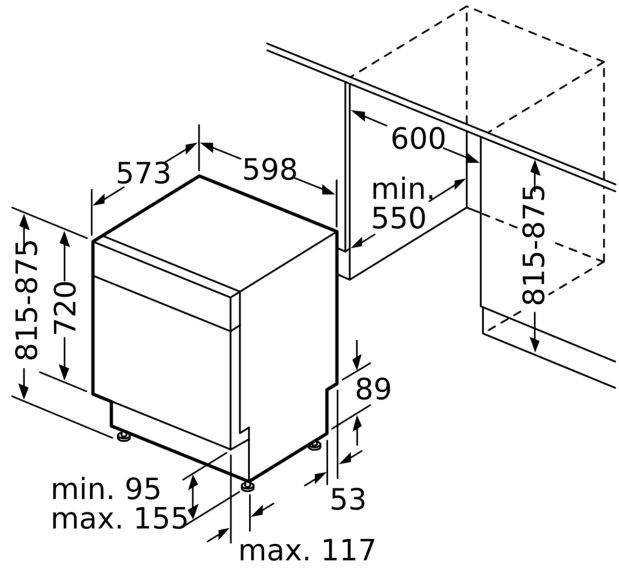

Maximum number of place settings: ..... 15  
 Water consumption in litres per cycle of the eco programme: ... 12.2 l  
 Built-in / Free-standing: ..... Built-in  
 Height of removable worktop: ..... 0 mm  
 Dimensions of the product (HxWxD): ..... 815 x 598 x 573 mm  
 Min. required niche size for installation (HxWxD): .... 815-875 x 600 x 550 mm  
 Depth with open door 90 degree: ..... 1150 mm  
 Adjustable feet: ..... Yes - all from front  
 Maximum adjustability feet: ..... 60 mm  
 Adjustable plinth: ..... Adjustable plinth  
 Net weight: ..... 38.1 kg  
 Gross weight: ..... 40.0 kg  
 Connection rating: ..... 2400 W  
 Fuse protection: ..... 10 A  
 Voltage: ..... 220-240 V  
 Frequency: ..... 50; 60 Hz  
 Length electrical supply cord: ..... 175.0 cm  
 Plug type: ..... AU plug  
 Length inlet hose: ..... 165 cm  
 Length outlet hose: ..... 190 cm  
 EAN code: ..... 4242005288229  
 Installation typology: ..... Built-under

#### Product Dimensions (H x W x D)

- Height 815-875 mm x Width 598 mm x Depth 573 mm

**Series 6, built-under dishwasher, 60 cm, Stainless steel  
SMP66MX04A**

measurements in mm

⌚ socket  
( ) values with extension kit

measurements in m