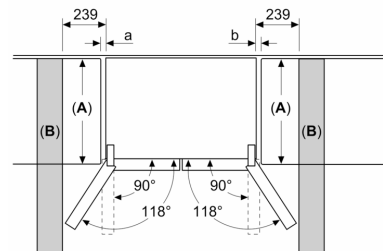

**Series 6, French Door Bottom
freezer, multi door, 183 x 90.5 cm,
Stainless steel (with anti-fingerprint)
KFN96APEAA**

Measurements in mm

A: Front is adjustable 1830–1847 mm, with front levelling feet fully extended

Measurements in mm

A: Front is adjustable 1830–1847 mm, with front levelling feet fully extended

B: Add 25 mm for fixed spacers on back

Measurements in mm

Measurements in mm

A	a	b
≤ 600	0	0
600 < A ≤ 650	45	45
650 < A ≤ 700	60	60
> 700	239	239

A: Kitchen cabinet or worktop depth

B: Wall
Drawers can be pulled and taken out with door open to 90°