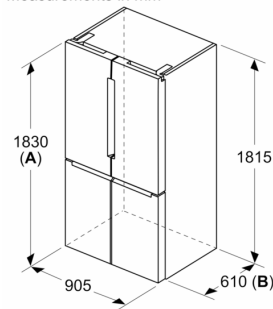

A: Front is adjustable 1830–1847 mm, with front levelling feet fully extended

B: Add 25 mm for fixed spacers on back

Measurements in mm