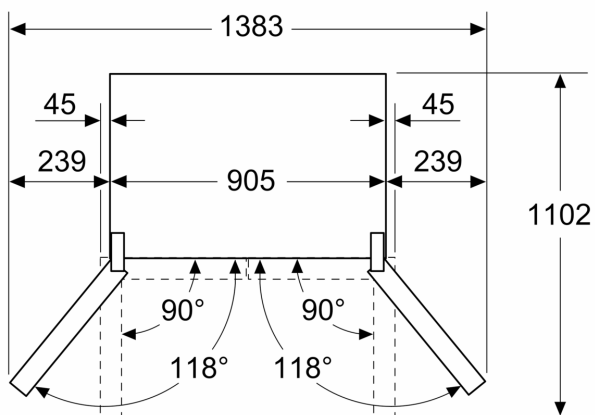

vegetables retain vitamins and stay fresh for longer.

Freezer Compartment

- Freezer: 2 transparent drawers with telescopic rails
- Ice cube tray

Dimensions

- Dimensions (H x W x D): 1830 mm x 905 mm x 731 mm

Technical Information

- 4 wheels for easier transport, 3 of them height adjustable.
- Voltage 220 - 240 V

Accessories

- 3 x egg tray, 1 x ice cube tray

Comfort

- To achieve the declared energy consumption, the attached distanceholders have to be used. As a result, the appliance depth increases by about 3.5 cm. The appliance used without the distance holder is fully functional, but has a slightly higher energy consumption.

**Series 6, French Door Bottom
freezer, multi door, 183 x 90.5 cm,
Stainless steel (with anti-fingerprint)
KFN96APEAA**

Measurements in mm

A: Front is adjustable 1830–1847 mm, with front levelling feet fully extended

Measurements in mm

A: Front is adjustable 1830–1847 mm, with front levelling feet fully extended

B: Add 25 mm for fixed spacers on back

Measurements in mm

Measurements in mm

A	a	b
≤ 600	0	0
600 < A ≤ 650	45	45
650 < A ≤ 700	60	60
> 700	239	239