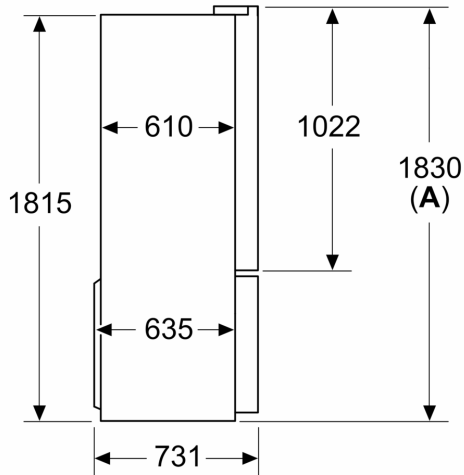

vegetables retain vitamins and stay fresh for longer.

Freezer Compartment

- Freezer: 2 transparent drawers with telescopic rails
- Ice cube tray

Dimensions

- Dimensions (H x W x D): 1830 mm x 905 mm x 731 mm

Technical Information

- 4 wheels for easier transport, 3 of them height adjustable.
- Voltage 220 - 240 V

Accessories

- 3 x egg tray, 1 x ice cube tray

Comfort

- To achieve the declared energy consumption, the attached distanceholders have to be used. As a result, the appliance depth increases by about 3.5 cm. The appliance used without the distance holder is fully functional, but has a slightly higher energy consumption.

**Series 6, French Door Bottom
freezer, multi door, 183 x 90.5 cm,
Stainless steel (with anti-fingerprint)
KFN96APEAA**

Measurements in mm

A: Front is adjustable 1830–1847 mm, with front levelling feet fully extended