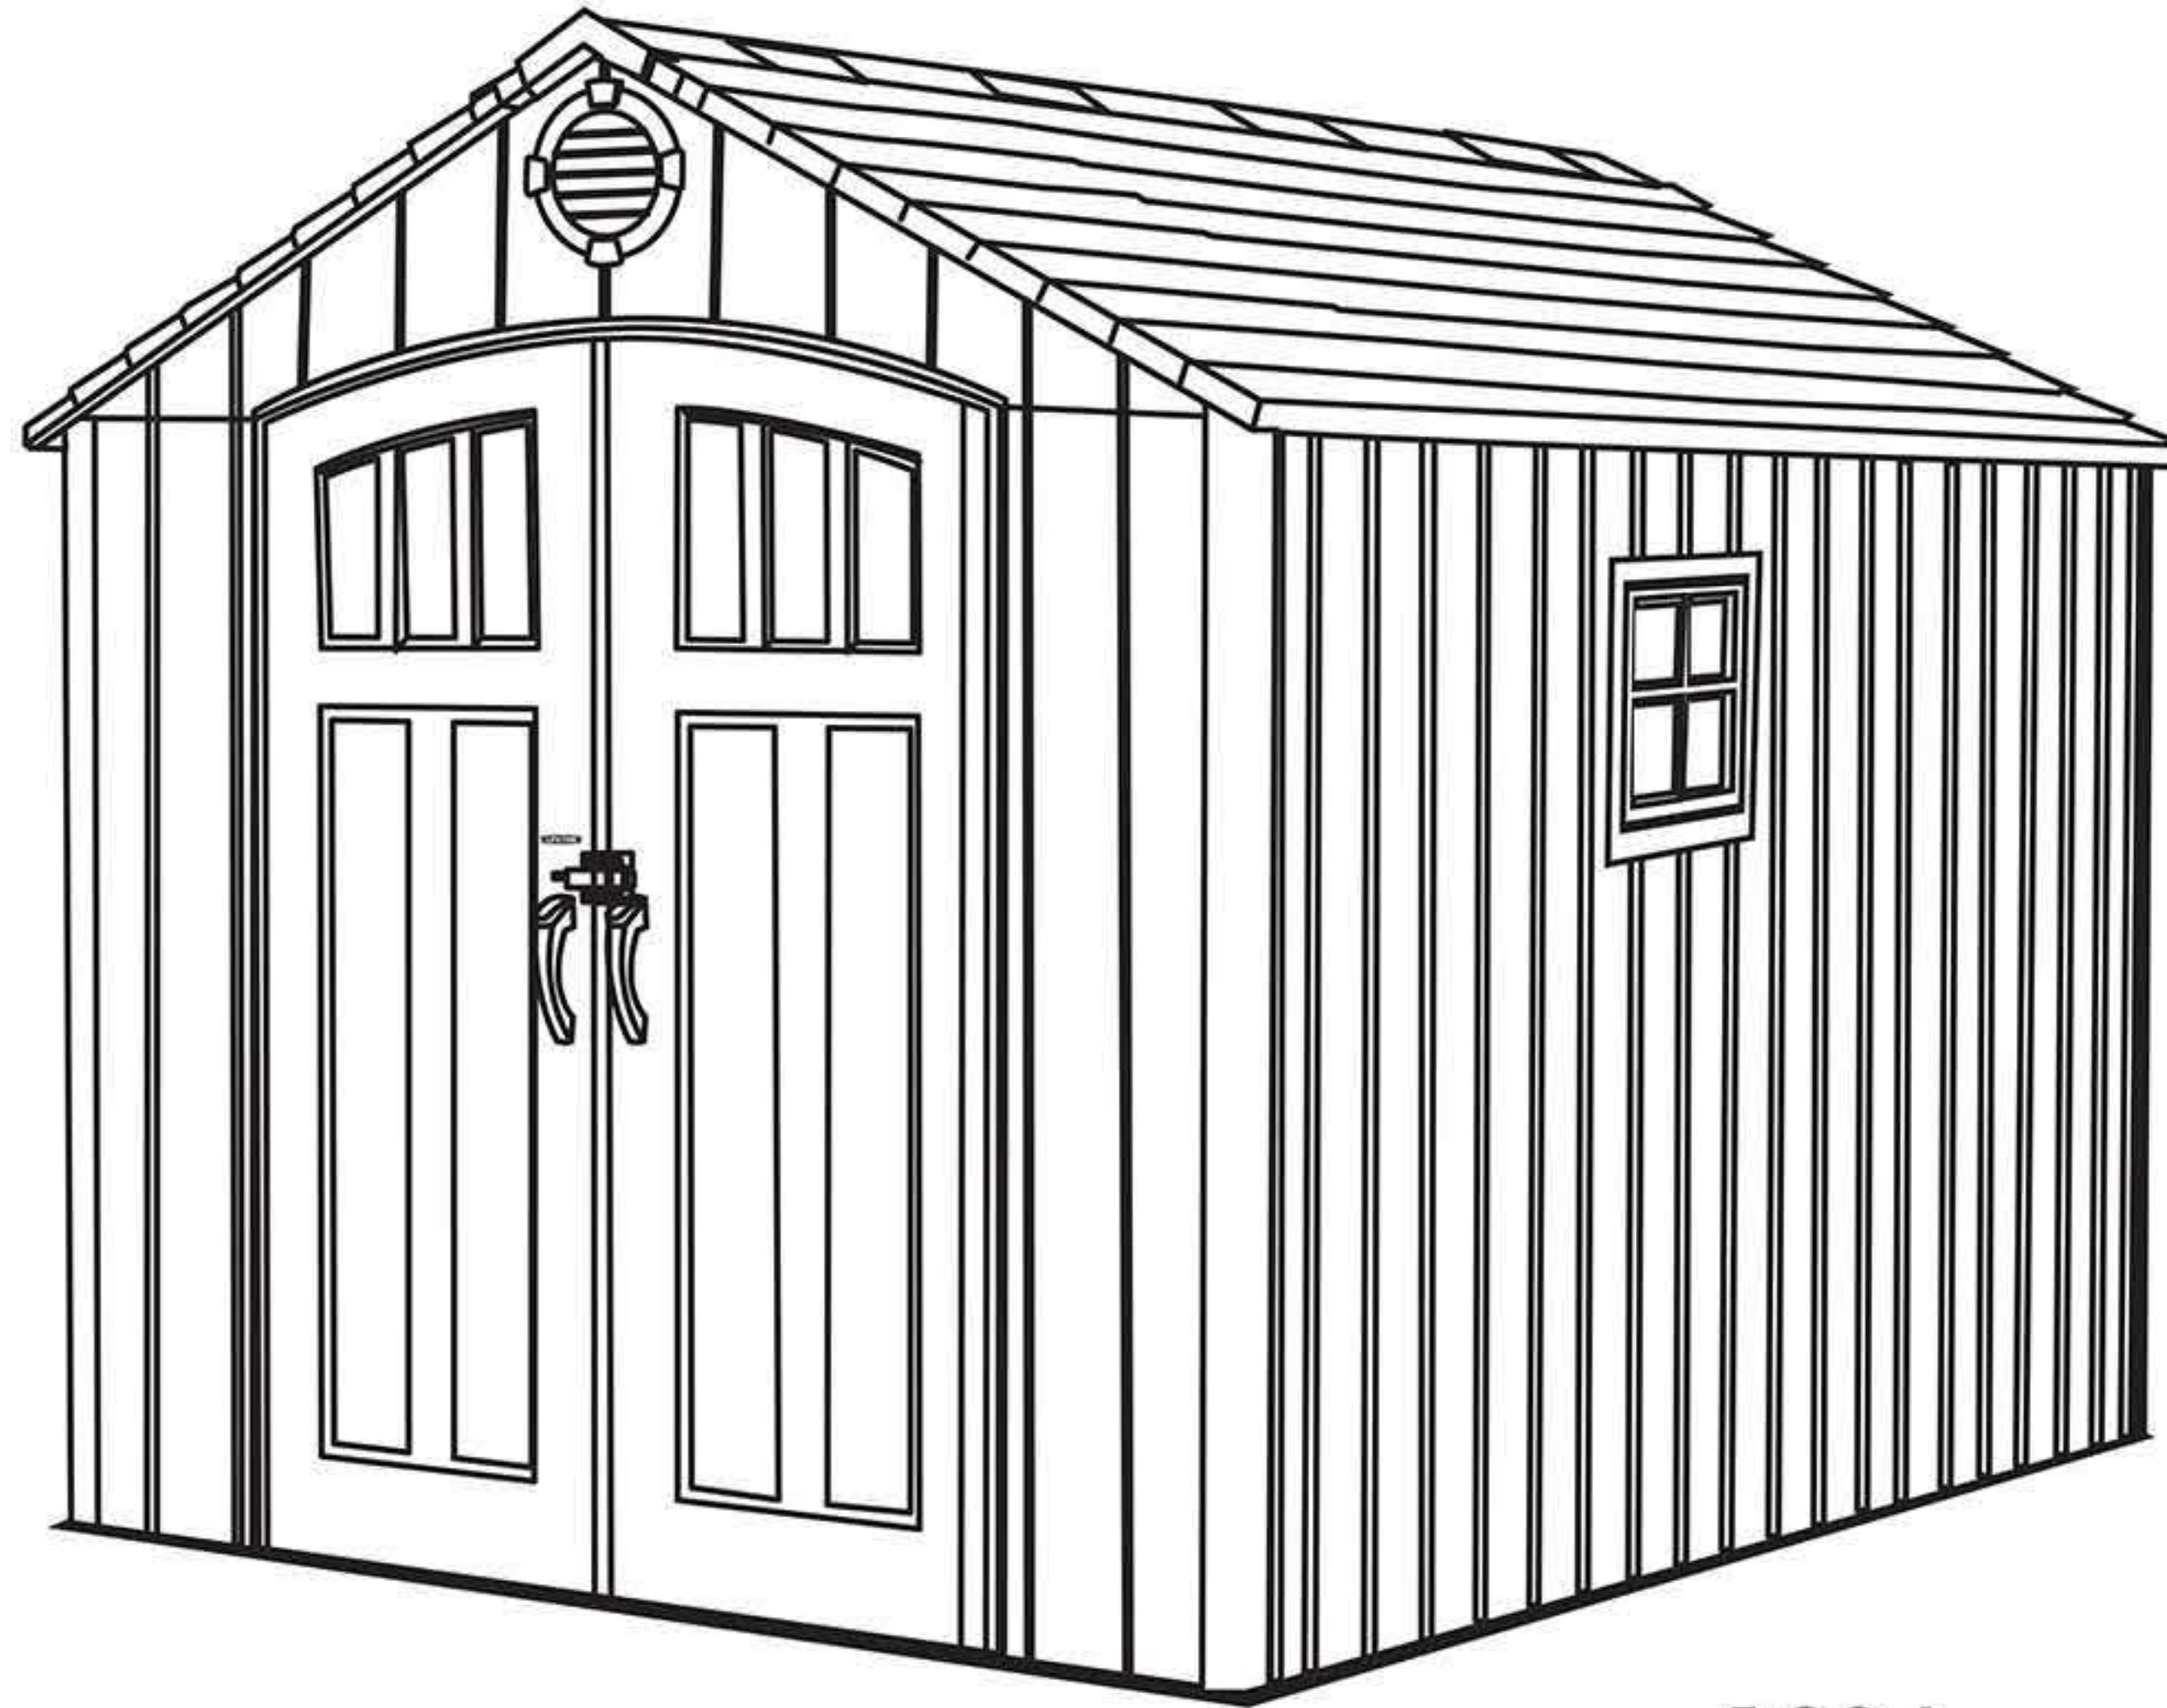

60295

8' x 10' Storage Shed (1 Window)

96 in.
243 cm

120 in.
304 cm

56 in.
142,2 cm

75 in.
190,5 cm

118 in.
299 cm

96 in.
243 cm

94 in.
238 cm