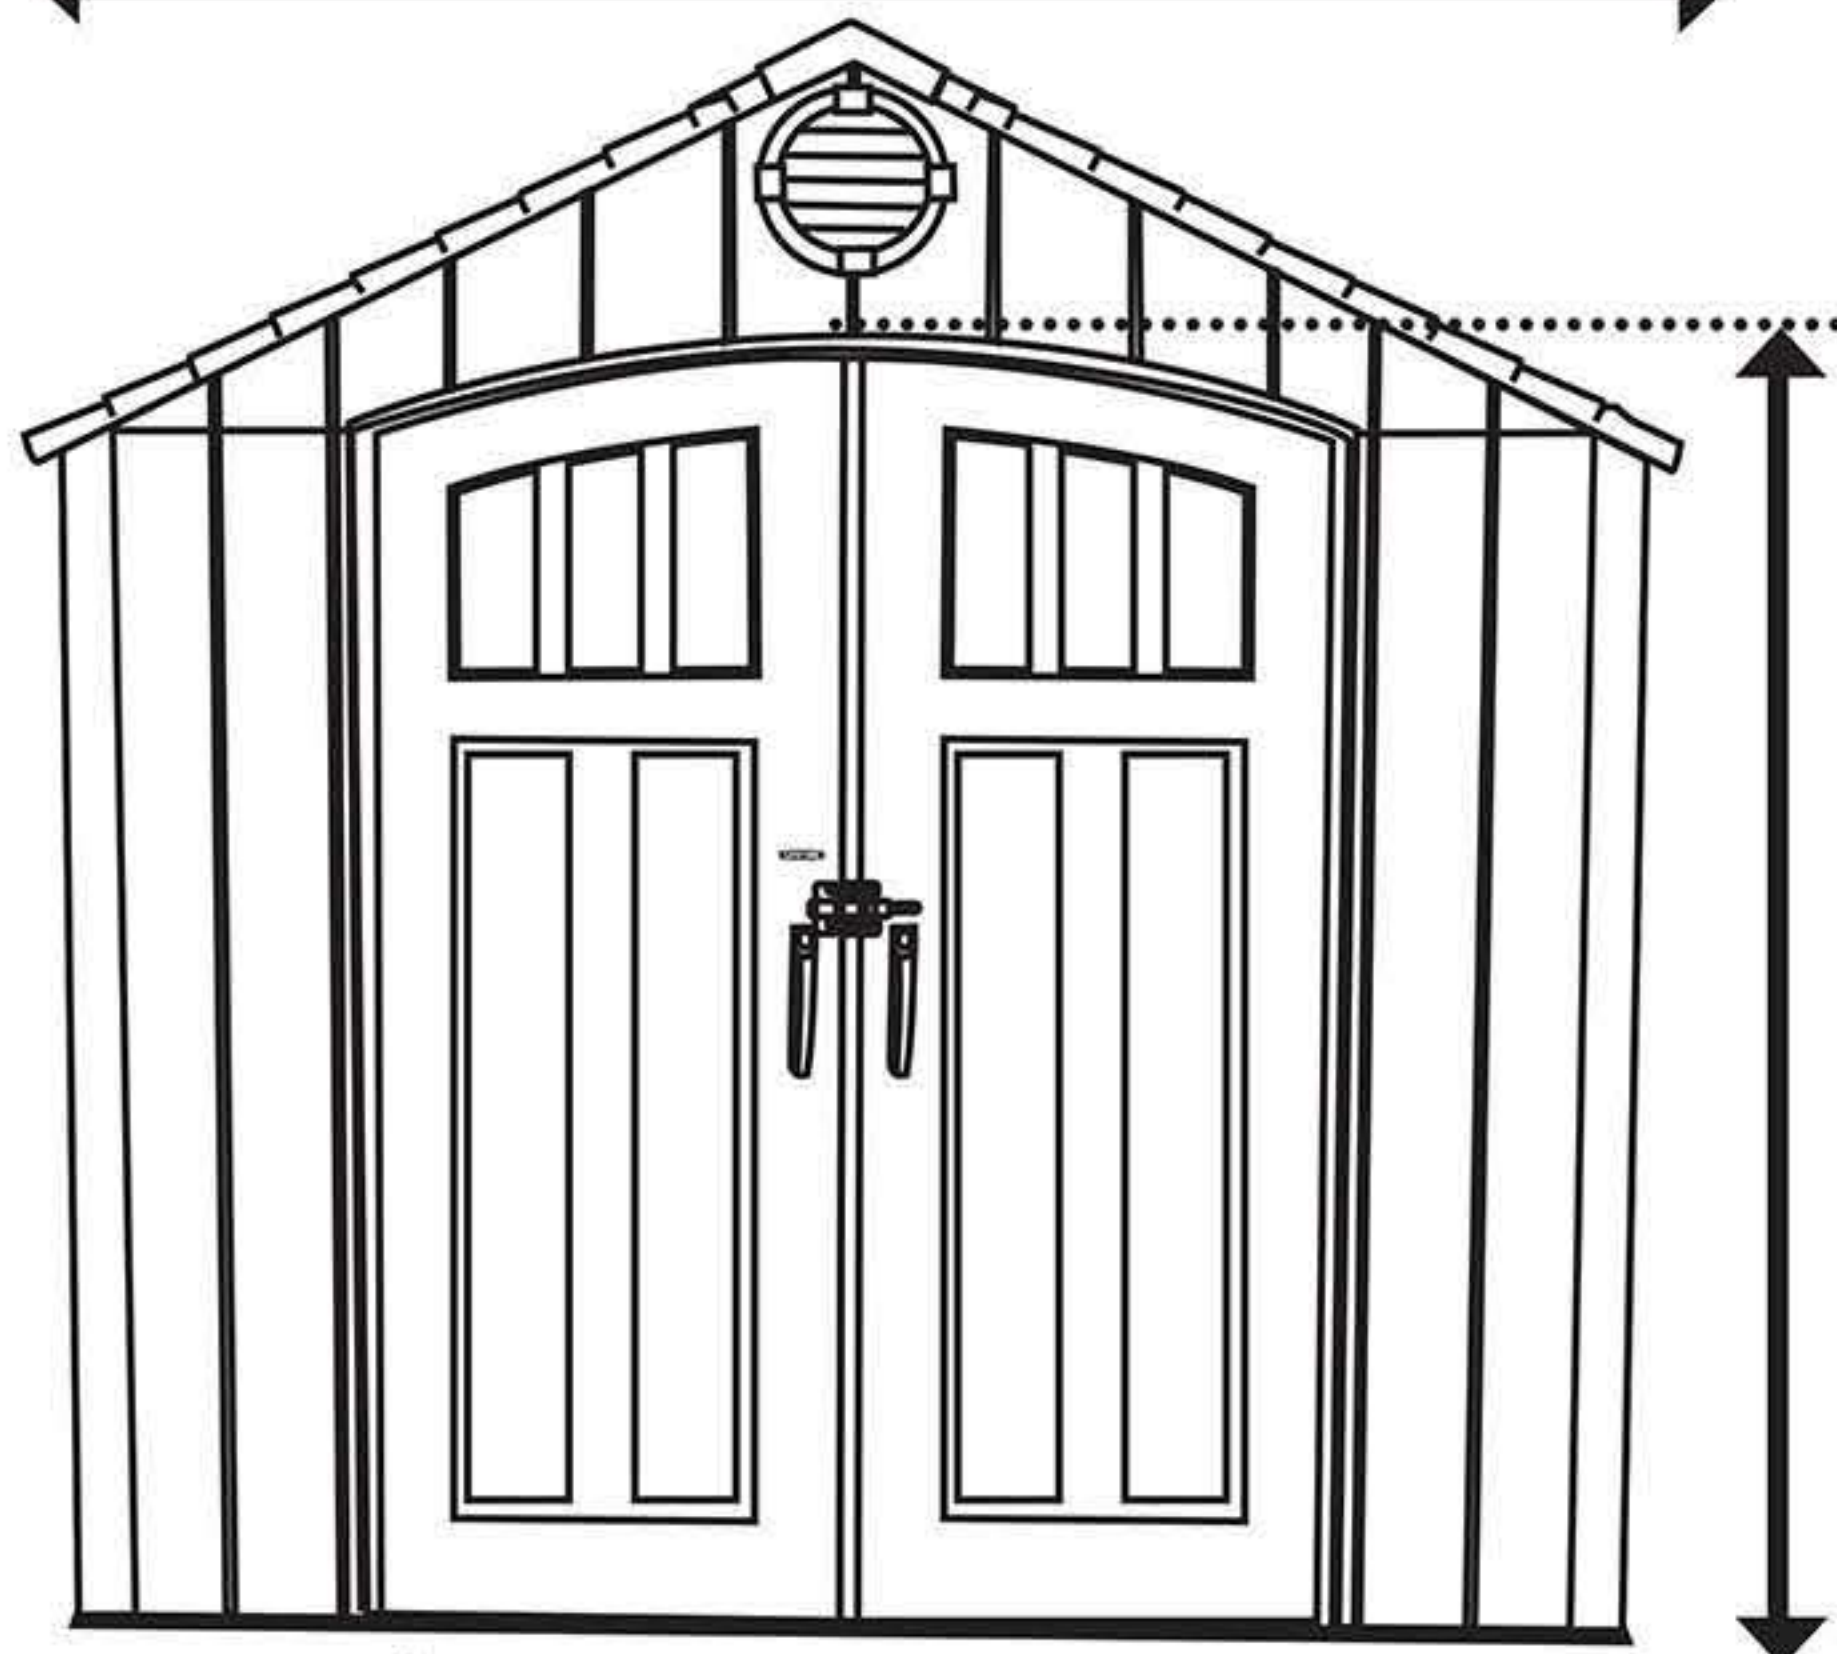

60295

8' x 10' Storage Shed (1 Window)

96 in.
243 cm

120 in.
304 cm

56 in.
142,2 cm

75 in.
190,5 cm

118 in.
299 cm

96 in.
243 cm

94 in.
238 cm