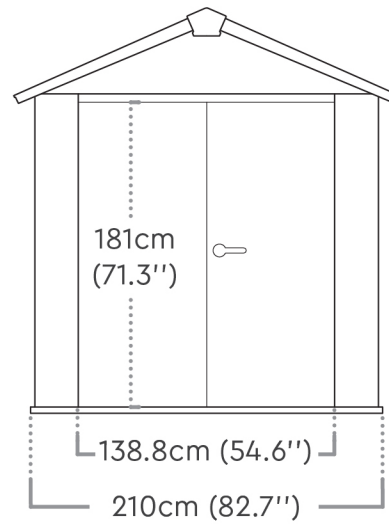

KETER® OAKLAND 7511

OAKLAND™ 7511 | Dimensions

Interior Dimensions:

201cm W x 327.1cm D x 230cm H

79.1in W x 128.7in D x 90.5in H