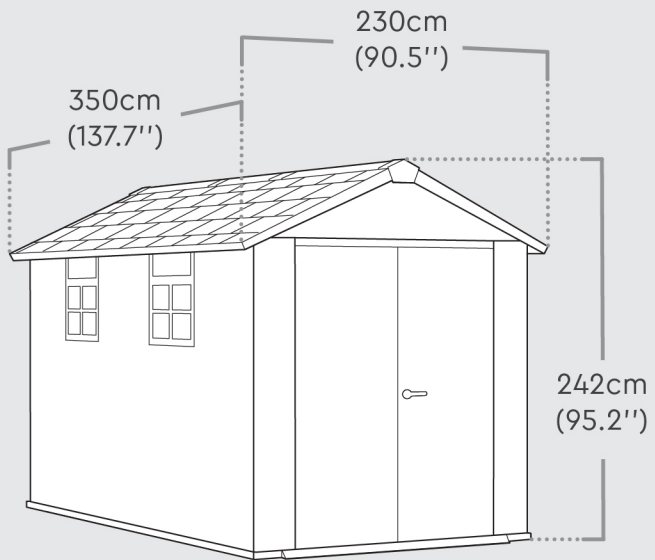

KETER® OAKLAND 7511

OAKLAND™ 7511 | Dimensions

Interior Dimensions:

201cm W x 327.1cm D x 230cm H

79.1in W x 128.7in D x 90.5in H