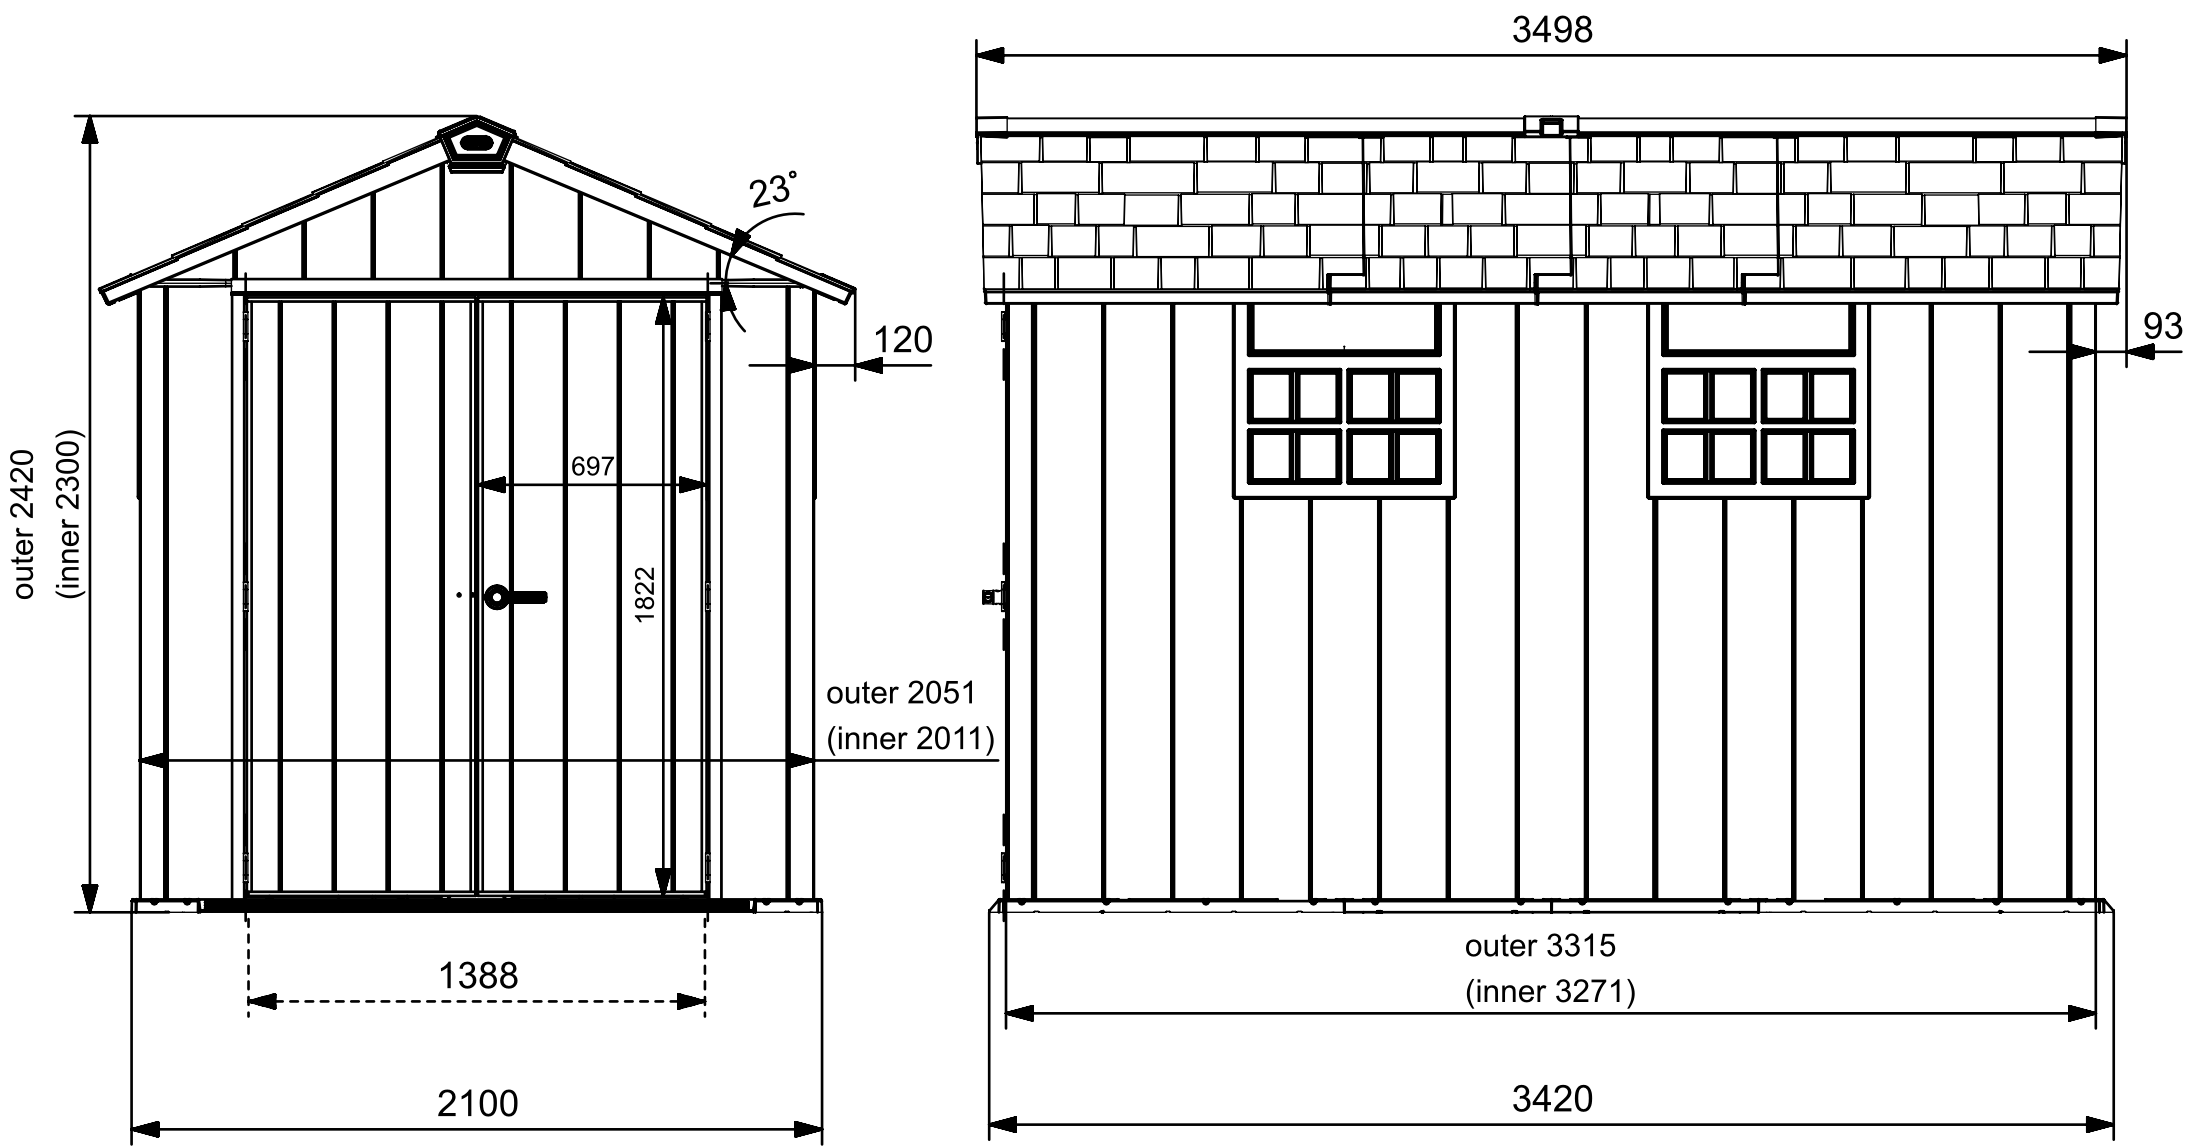

KETER® OAKLAND 7511

OAKLAND™ 7511 | Dimensions

Interior Dimensions:

201cm W x 327.1cm D x 230cm H

79.1in W x 128.7in D x 90.5in H