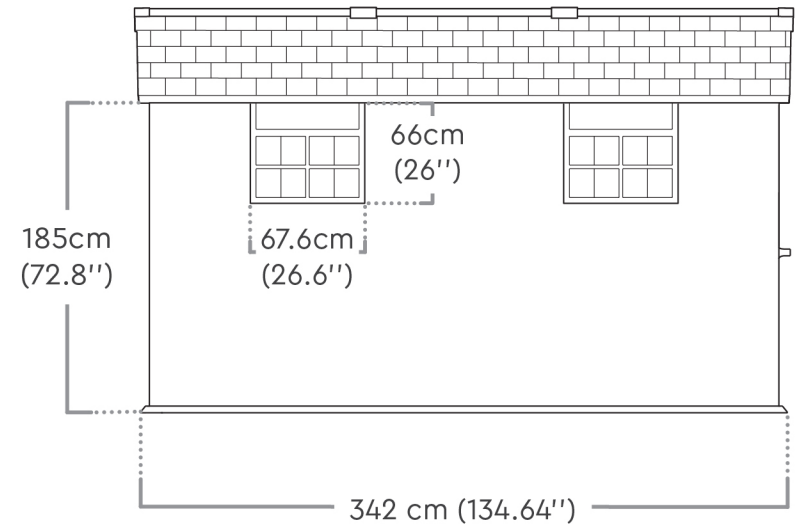

KETER® OAKLAND 7511

OAKLAND™ 7511 | Dimensions

Interior Dimensions:

201cm W x 327.1cm D x 230cm H

79.1in W x 128.7in D x 90.5in H