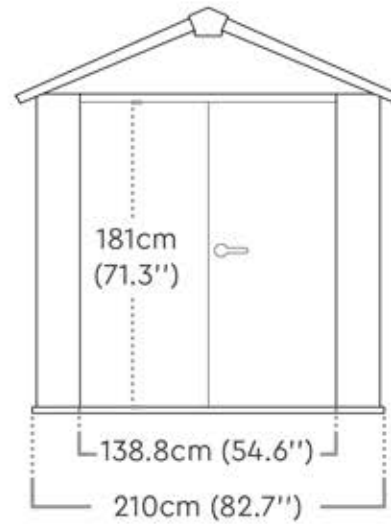

# OAKLAND™ 7511 | Dimensions

## Interior Dimensions:

201cm W x 327.1cm D x 230cm H

79.1in W x 128.7in D x 90.5in H