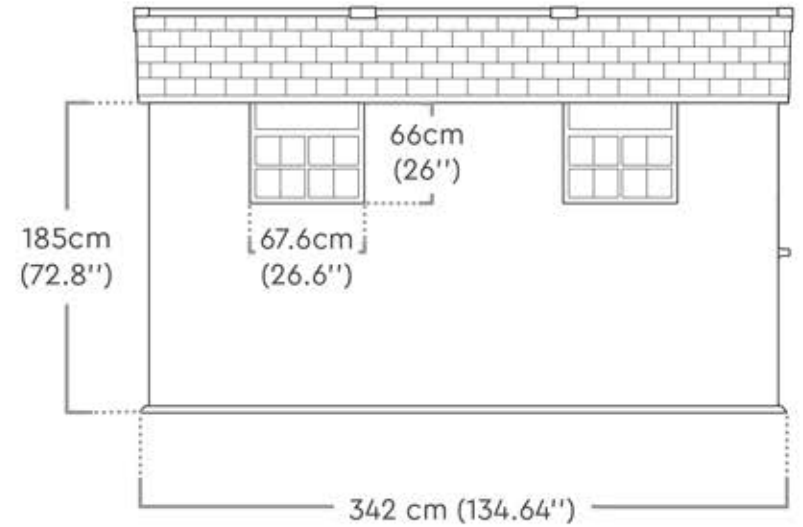

# OAKLAND™ 7511 | Dimensions

## Interior Dimensions:

201cm W x 327.1cm D x 230cm H

79.1in W x 128.7in D x 90.5in H