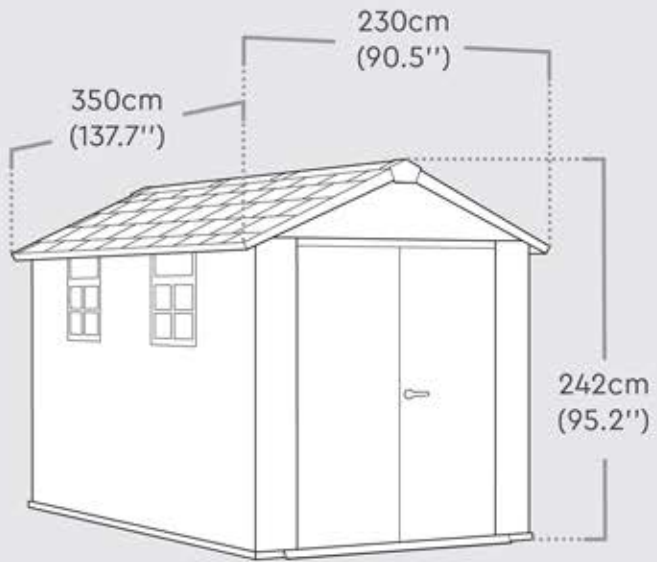

# OAKLAND™ 7511 | Dimensions

## Interior Dimensions:

201cm W x 327.1cm D x 230cm H

79.1in W x 128.7in D x 90.5in H