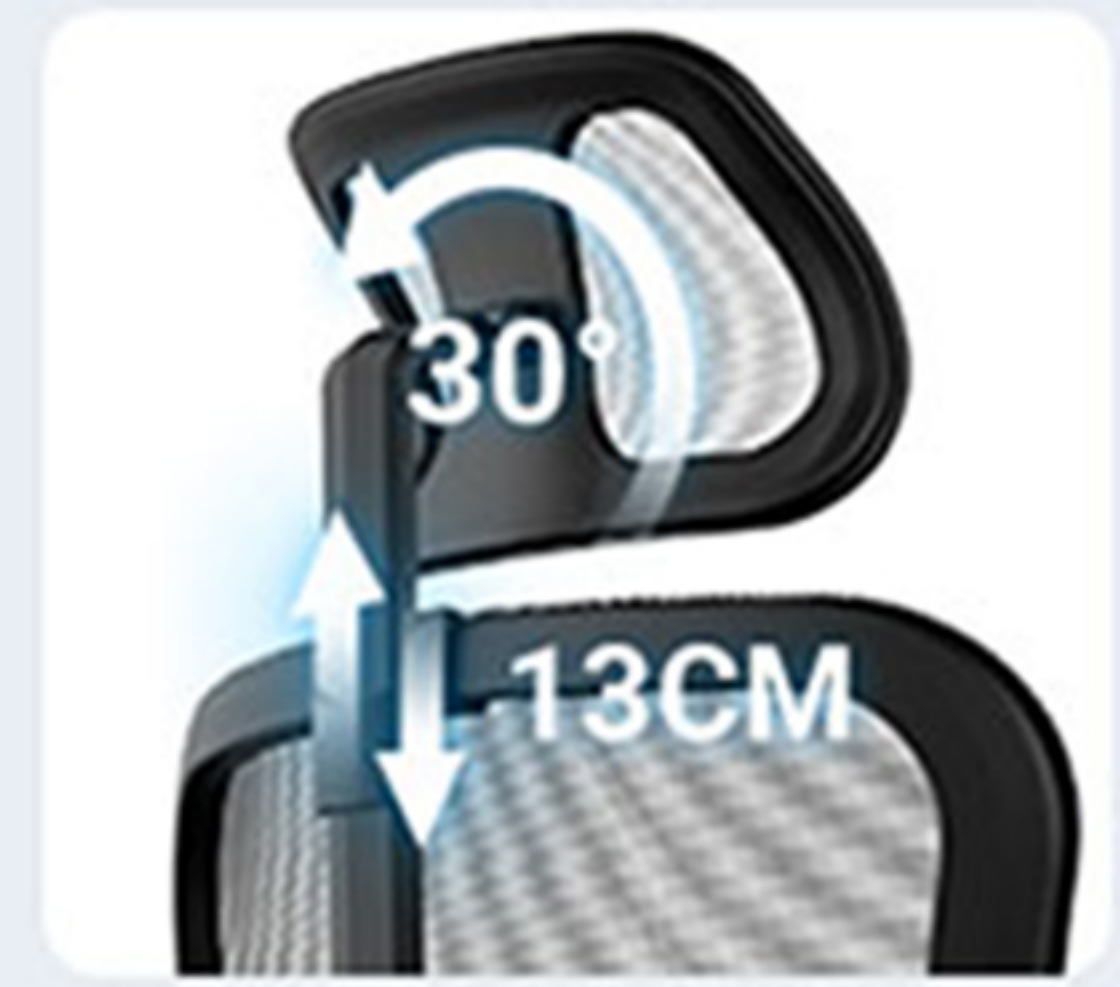

Size display

- Height** Capacity 176cm~210cm
- Weight** Capacity 0~136 kgs

116° Tilt for a Comfortable Nap

96° Formal work

106° Casual work

116° relax

116° 106° 96°

LOCKABLE POSITIONS