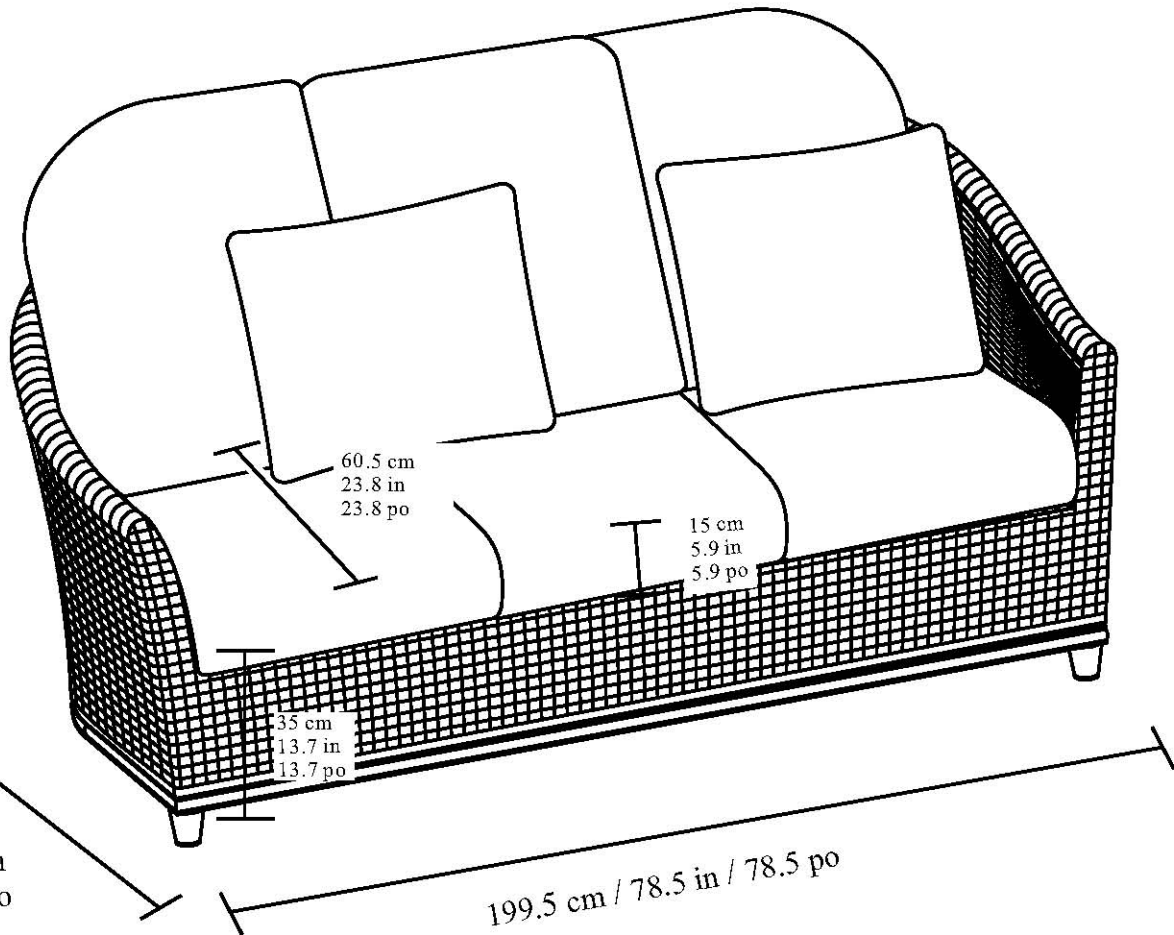

Minimum Floor Space
Espace au sol minimum
Espacio de piso mínimo

91.5 cm
36 in
36 po

91.5 cm
36 in
36 po

60.5 cm
23.8 in
23.8 po

15 cm
5.9 in
5.9 po

35 cm
13.7 in
13.7 po

87.5 cm
34.4 in
34.4 po

83.5 cm / 32.8 in / 32.8 po