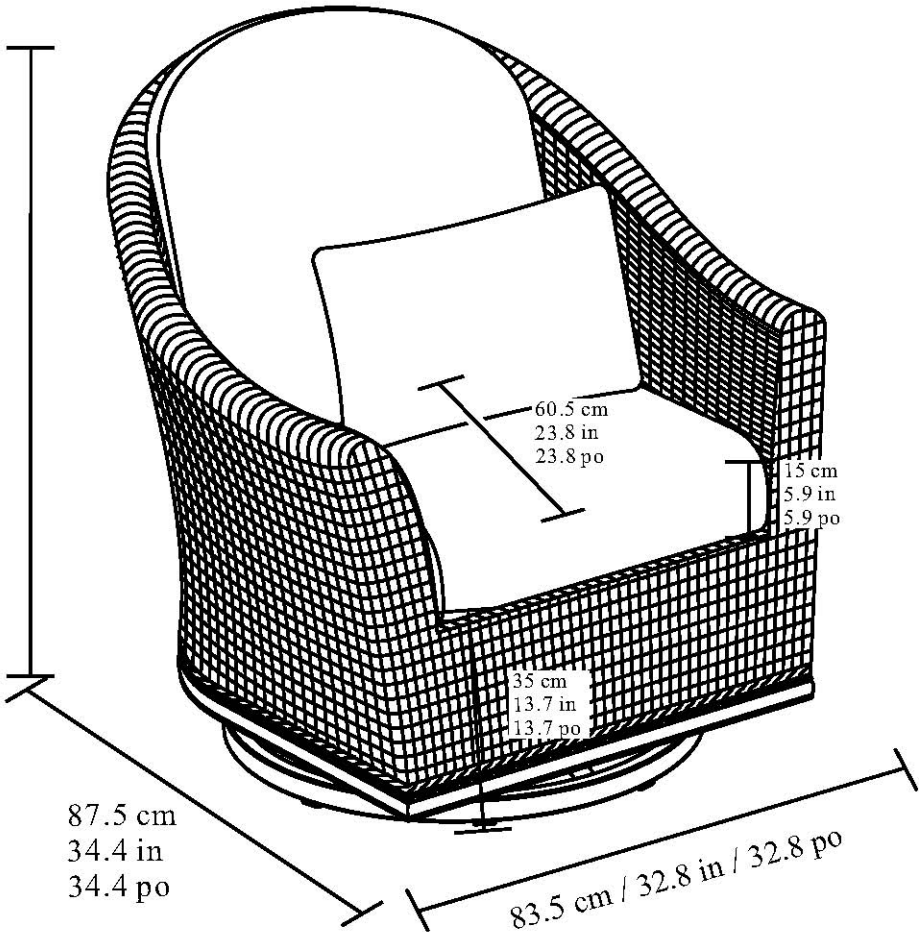

Minimum Floor Space
Espace au sol minimum
Espacio de piso mínimo

91.5 cm
36 in
36 po

91.5 cm
36 in
36 po

60.5 cm
23.8 in
23.8 po

15 cm
5.9 in
5.9 po

35 cm
13.7 in
13.7 po

87.5 cm
34.4 in
34.4 po

83.5 cm / 32.8 in / 32.8 po