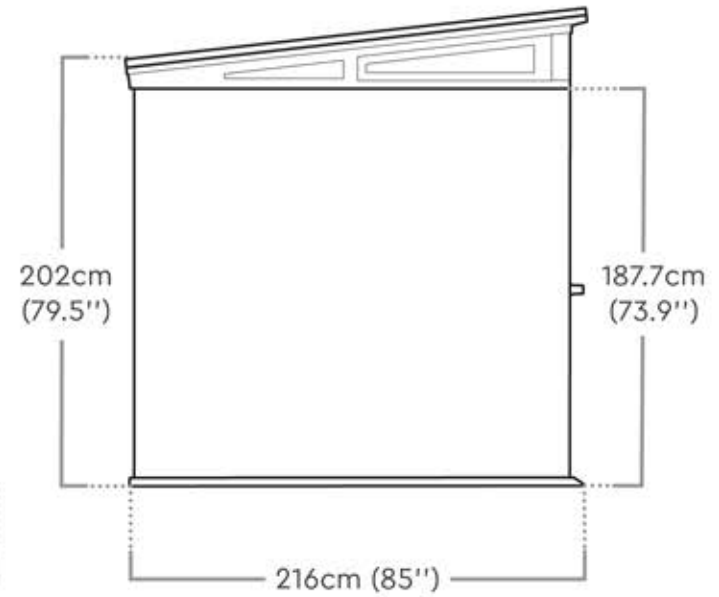

CORTINA™ 9X7 | Dimensions

Interior Dimensions:

264cm W x 201cm D x 219.5cm H
103.9in W x 79in D x 86.4in H