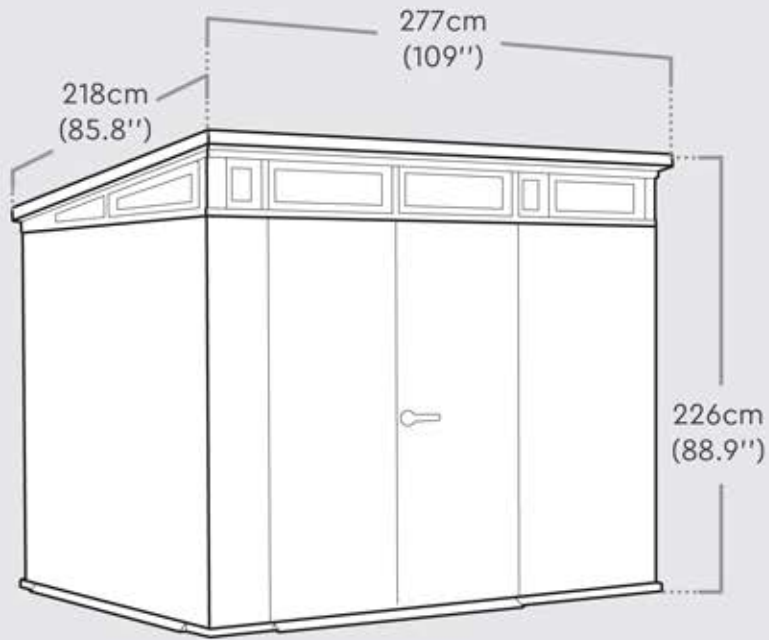

CORTINA™ 9X7 | Dimensions

Interior Dimensions:

264cm W x 201cm D x 219.5cm H
103.9in W x 79in D x 86.4in H