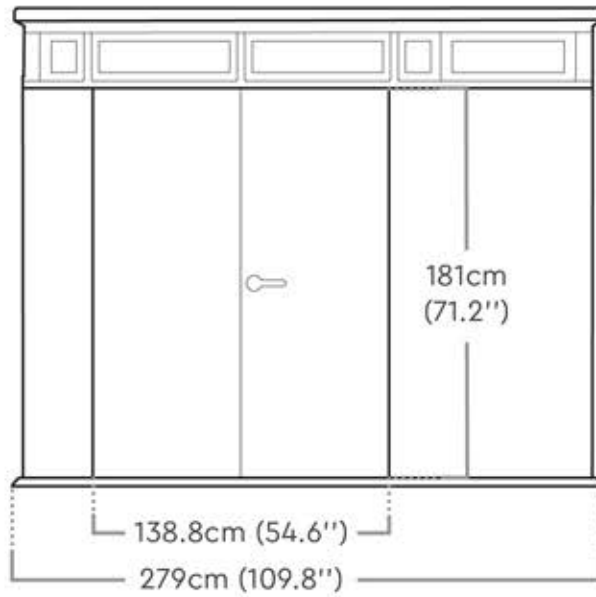

CORTINA™ 9X7 | Dimensions

Interior Dimensions:

264cm W x 201cm D x 219.5cm H
103.9in W x 79in D x 86.4in H