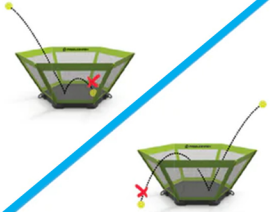

SETUP

Stand across from your teammate

SERVE

Hit the ball into the court and to your teammate

GAMEPLAY

Use up to 3 hits to get the ball back into the court

SCORING

Score when the ball hits the ground or doesn't clear the net

BUMP, SET, AND SMASH YOUR WAY TO FUN!

**RUGGED
DESIGN**

**OUTDOOR
FUN**

**FAMILY
FRIENDLY**

EASY TO
CARRY

QUICK
SET UP

EASY TO
LEARN

FUN TO
PLAY