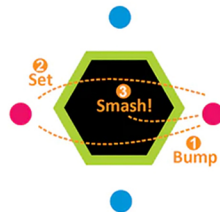

LAKE

TAILGATING

COMPLETE PADDLESMASH SET

FOR INSTANT FUN

1 FOLDABLE
COURT & NET

4 PICKLEBALL
PADDLES

2 PICKLEBALLS

HOW TO PLAY?

SETUP

Stand across from your teammate

SERVE

Hit the ball into the court and to your teammate

GAMEPLAY

Use up to 3 hits to get the ball back into the court

SCORING

Score when the ball hits the ground or doesn't clear the net

BUMP, SET, AND SMASH YOUR WAY TO FUN!

**RUGGED
DESIGN**

**OUTDOOR
FUN**

**FAMILY
FRIENDLY**

EASY TO
CARRY

QUICK
SET UP

EASY TO
LEARN

FUN TO
PLAY