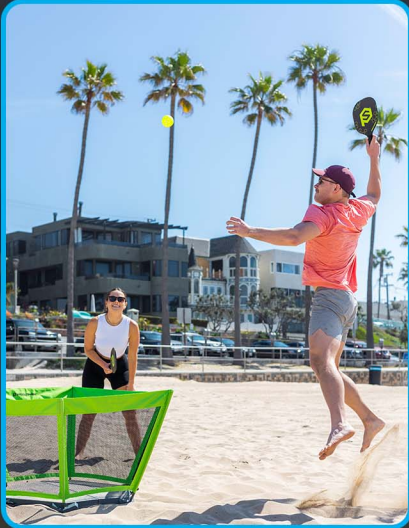

THE ULTIMATE GIFT FOR TEENS & ADULTS

**IF YOU LOVE PICKLEBALL,
YOU'LL LOVE PADDLESMASH!**

**15 MIN
PLAY TIME**

**2 - 4
PLAYERS**

**AGES
13+**

ENJOY OUTDOOR FUN ANYWHERE

BEACH

BACKYARD

LAKE

TAILGATING

COMPLETE PADDLESMASH SET

FOR INSTANT FUN

1 FOLDABLE
COURT & NET

4 PICKLEBALL
PADDLES

2 PICKLEBALLS

HOW TO PLAY?

SETUP

Stand across from your teammate

SERVE

Hit the ball into the court and to your teammate

GAMEPLAY

Use up to 3 hits to get the ball back into the court

SCORING

Score when the ball hits the ground or doesn't clear the net

BUMP, SET, AND SMASH YOUR WAY TO FUN!

**RUGGED
DESIGN**

**OUTDOOR
FUN**

**FAMILY
FRIENDLY**

EASY TO
CARRY

QUICK
SET UP

EASY TO
LEARN

FUN TO
PLAY