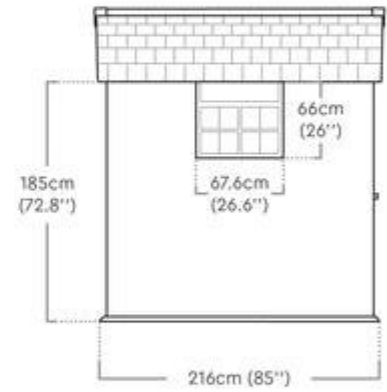

## OAKLAND™ 757 | Dimensions

**Interior Dimensions:**  
201cm W x 201cm D x 230cm H  
79.1in W x 79.1in D x 90.5in H