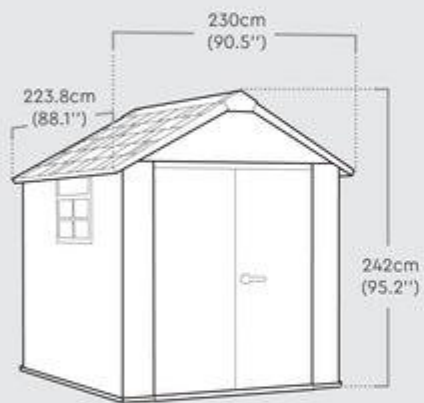

## OAKLAND™ 757 | Dimensions

**Interior Dimensions:**  
201cm W x 201cm D x 230cm H  
79.1in W x 79.1in D x 90.5in H