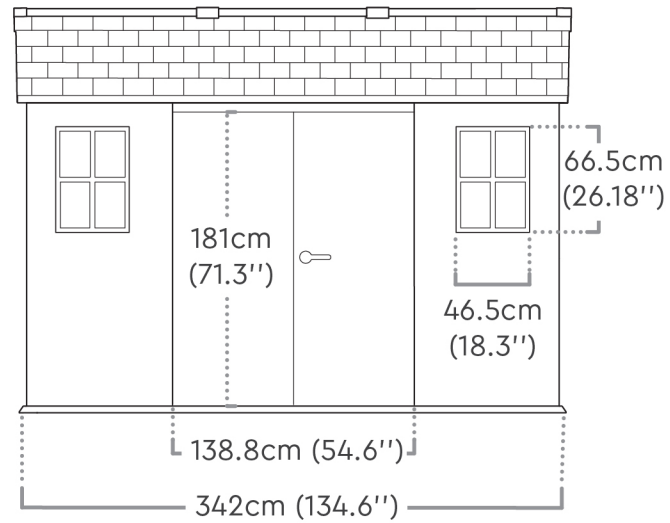

OAKLAND™ 1175 | Dimensions

Interior Dimensions:

327cm W x 201cm D x 242cm H

128.7in W x 79.1in D x 95.2in H