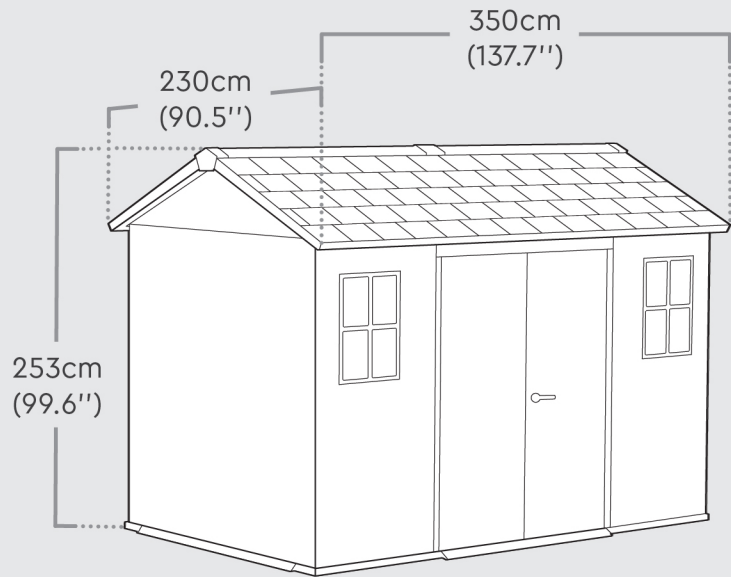

OAKLAND™ 1175 | Dimensions

Interior Dimensions:

327cm W x 201cm D x 242cm H

128.7in W x 79.1in D x 95.2in H