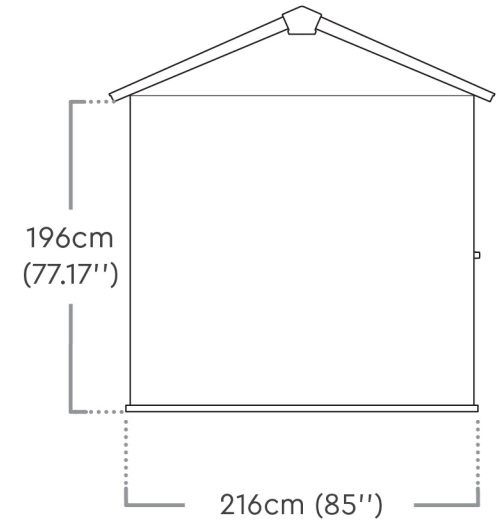

OAKLAND™ 1175 | Dimensions

Interior Dimensions:

327cm W x 201cm D x 242cm H

128.7in W x 79.1in D x 95.2in H