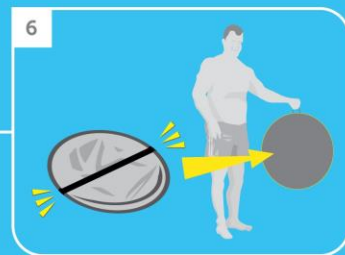

Rapid Sun Shelter

Folding Instructions

Clip in base QR buckles

Join 3 red tabs at top of shelter together

Sit shelter on one end

Grab the top and fold over and down to your feet to create 3 rings

Fold left then right side rings down onto base ring

Apply locking strap and insert into carry bag