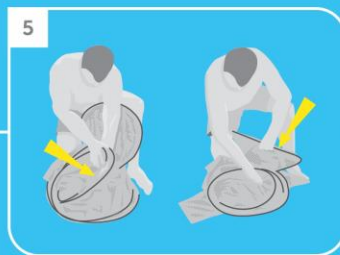

Rapid Sun Shelter

Folding Instructions

Clip in base QR buckles

Join 3 red tabs at top of shelter together

Sit shelter on one end

Grab the top and fold over and down to your feet to create 3 rings

Fold left then right side rings down onto base ring

Apply locking strap and insert into carry bag