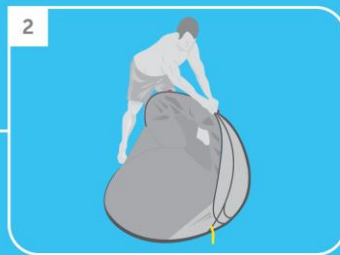

Rapid Sun Shelter

Folding Instructions

Clip in base QR buckles

Join 3 red tabs at top of shelter together

Sit shelter on one end

Grab the top and fold over and down to your feet to create 3 rings

Fold left then right side rings down onto base ring

Apply locking strap and insert into carry bag