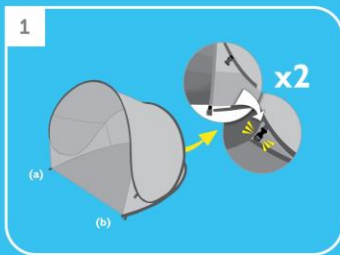

Rapid Sun Shelter

Folding Instructions

Clip in base QR buckles

Join 3 red tabs at top of shelter together

Sit shelter on one end

Grab the top and fold over and down to your feet to create 3 rings

Fold left then right side rings down onto base ring

Apply locking strap and insert into carry bag