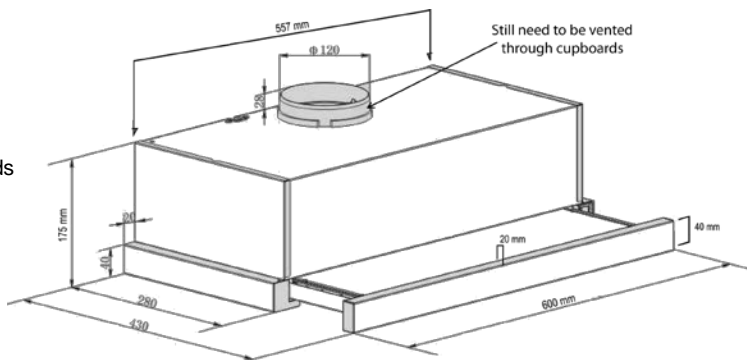

PRODUCT DIMENSIONS

bringing european quality to your home